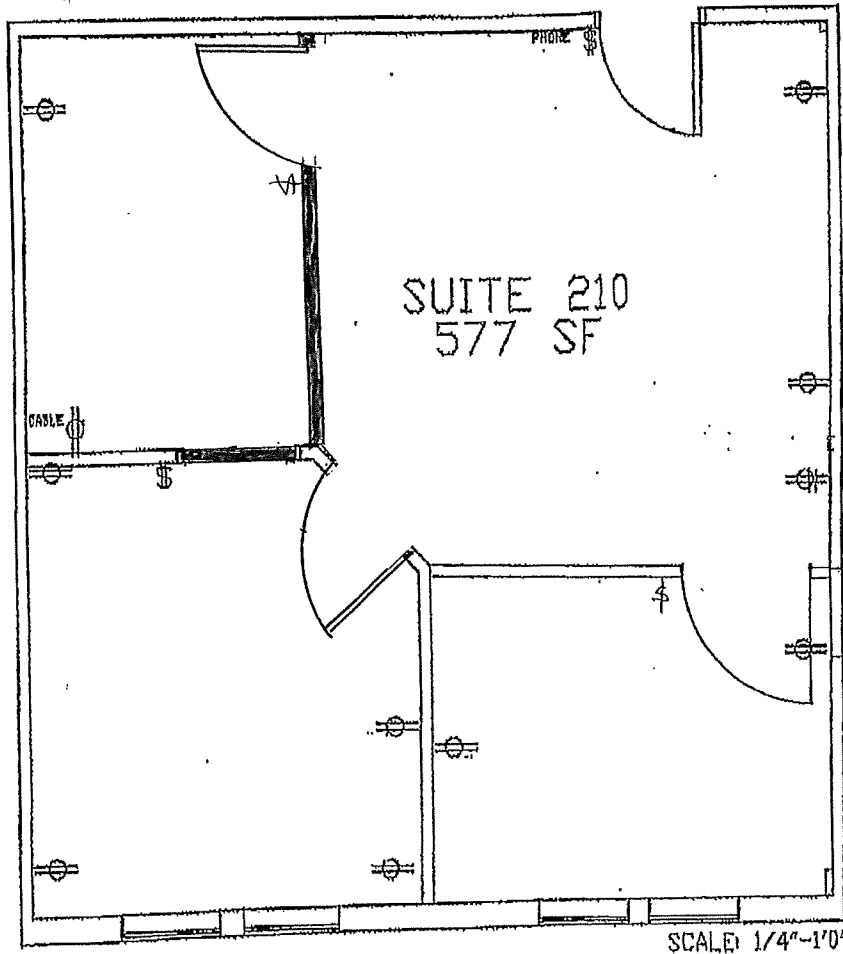

LEGEND

EXISTING WALL

NEW WALL

LIGHT SWITCH

ELECTRICAL DUPLEX

BYLER BUILDING  
3707 VIRGINIA BEACH BLVD  
SUITE 210  
VIRGINIA BEACH, VA