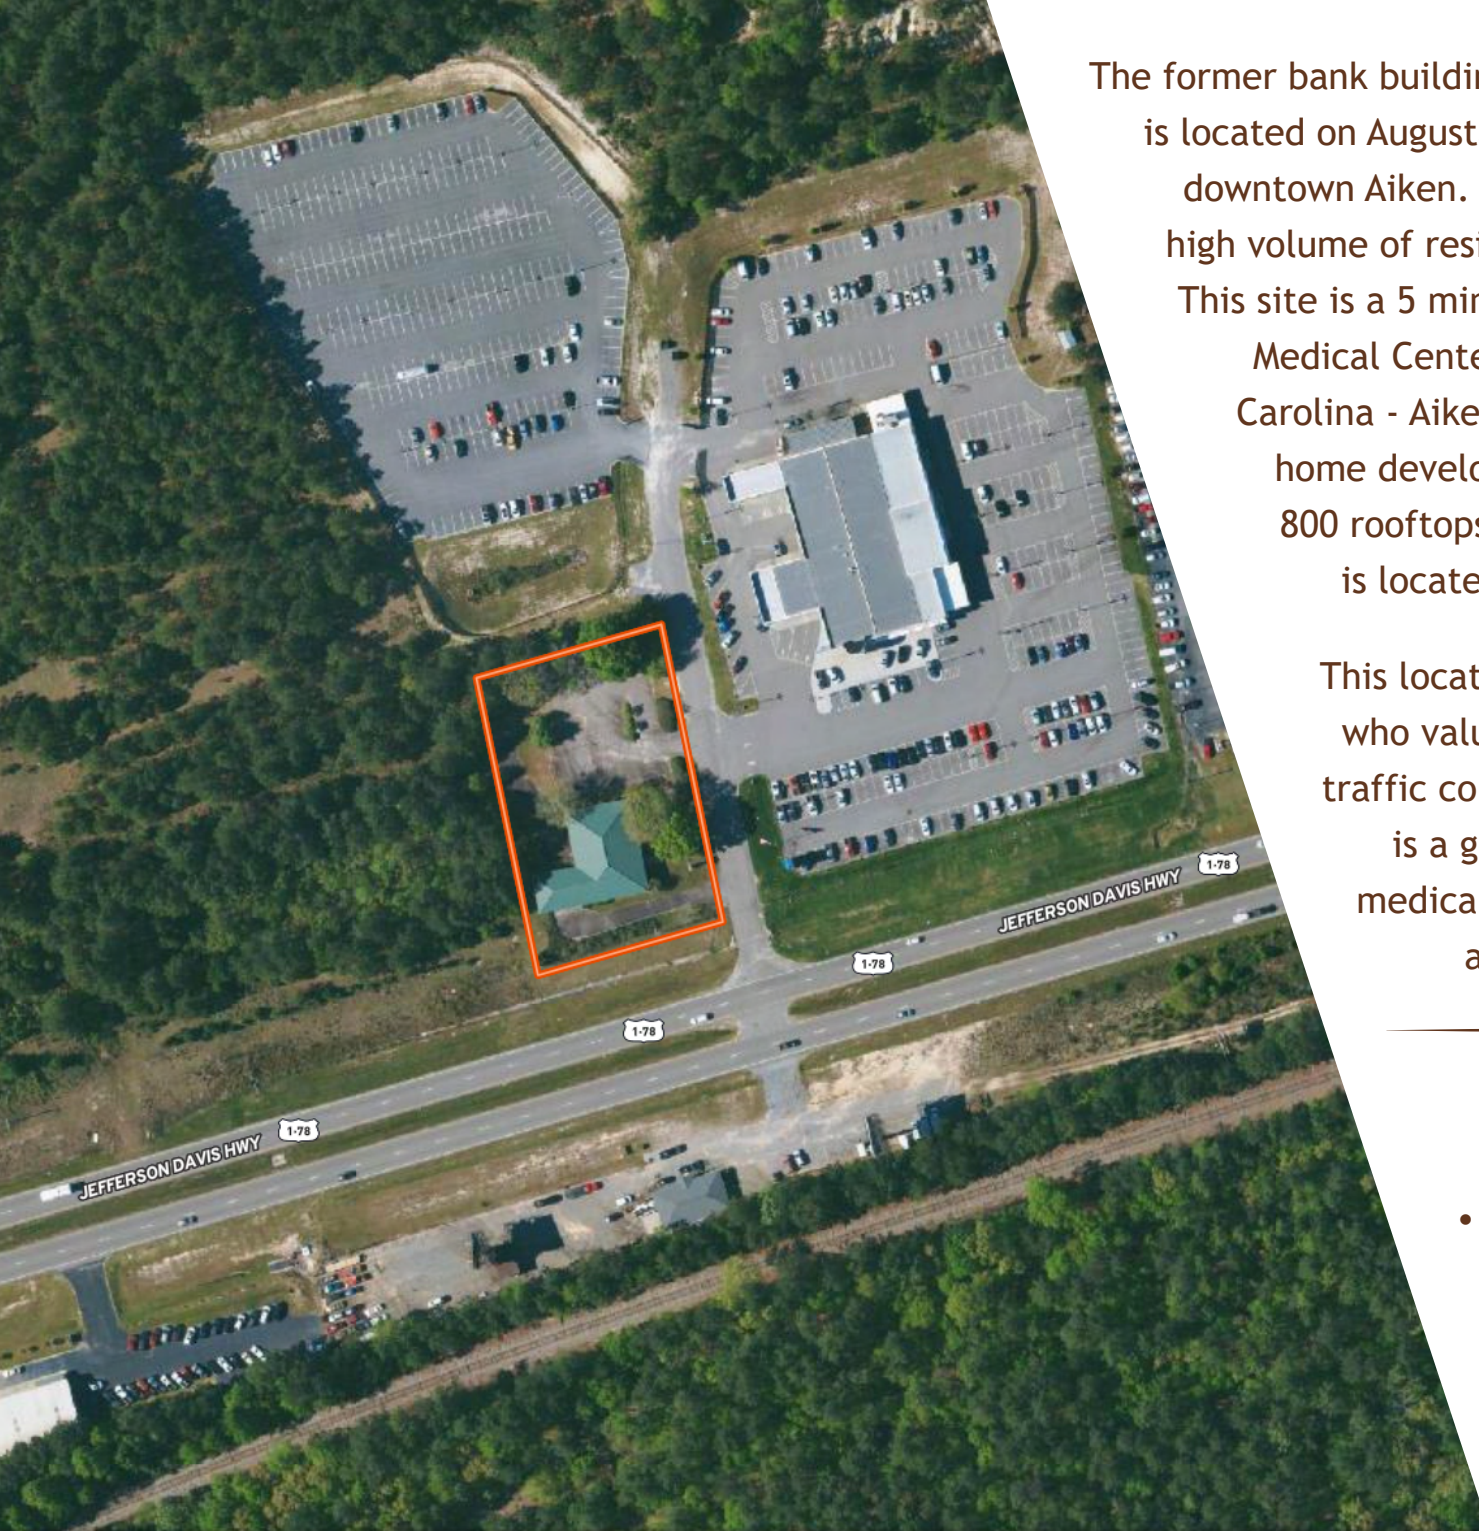

FREESTANDING COMMERCIAL BUILDING

560 Jefferson Davis Highway | Graniteville, SC 29829

CHARLIE DAVIS | charlie@jordantrotter.com | 706.736.1031

JORDAN TROTTER
COMMERCIAL REAL ESTATE

SCAN THE
QR TO VIEW
THIS LISTING
ONLINE

The former bank building at 560 Jefferson Davis Highway is located on Augusta-Aiken Highway just outside of downtown Aiken. This corridor is experiencing a high volume of residential and commercial growth. This site is a 5 minute drive time to Aiken Regional Medical Center and the University of South Carolina - Aiken. The Trolley Run single family home development has brought more than 800 rooftops to the immediate area, and it is located just 3 miles from this site.

This location is perfect for office tenants who value having good visibility on high traffic corridors. This freestanding building is a good turn-key space for a bank, medical office users, urgent care groups, and professional office users.

- Large parking field for customers and employees
- Great visibility with large signage along Augusta-Aiken Highway
 - Located just outside of downtown Aiken, SC
 - High growth corridor

AIKEN COUNTY

APN | 069 08 02 006