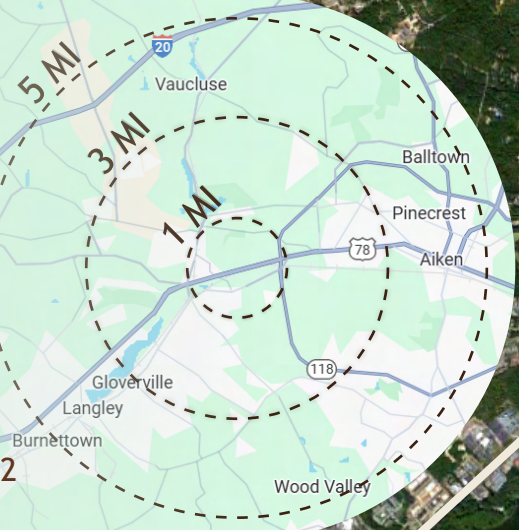

The former bank building at 560 Jefferson Davis Highway is located on Augusta-Aiken Highway just outside of downtown Aiken. This corridor is experiencing a high volume of residential and commercial growth. This site is a 5 minute drive time to Aiken Regional Medical Center and the University of South Carolina - Aiken. The Trolley Run single family home development has brought more than 800 rooftops to the immediate area, and it is located just 3 miles from this site.

GRANITEVILLE

U SITE

AUGUSTA AIKEN HIGHWAY

	1 MI	3 MI	5 MI
TOTAL POPULATION	2,161	16,749	46,551
TOTAL HOUSEHOLDS	935	6,718	19,096
AVERAGE INCOME/HOUSEHOLD	\$64,309	\$79,169	\$82,902

AIKEN COUNTY STATISTICS

**Region
Population:**
177,649

**Annual
Growth Rate:**
1.3%

Major Industry:

- Savannah River Nuclear Solutions (11,635 employees - expanding by 2,000 permanent jobs in 2035)
- CB&I AREVA MOX (3,000 employees)
- Carlisle Tire & Wheel (3,500 employees)
- Kimberly Clark (1,250 employees)
- Bridgestone Americas Tire Operation (1,525 employees)