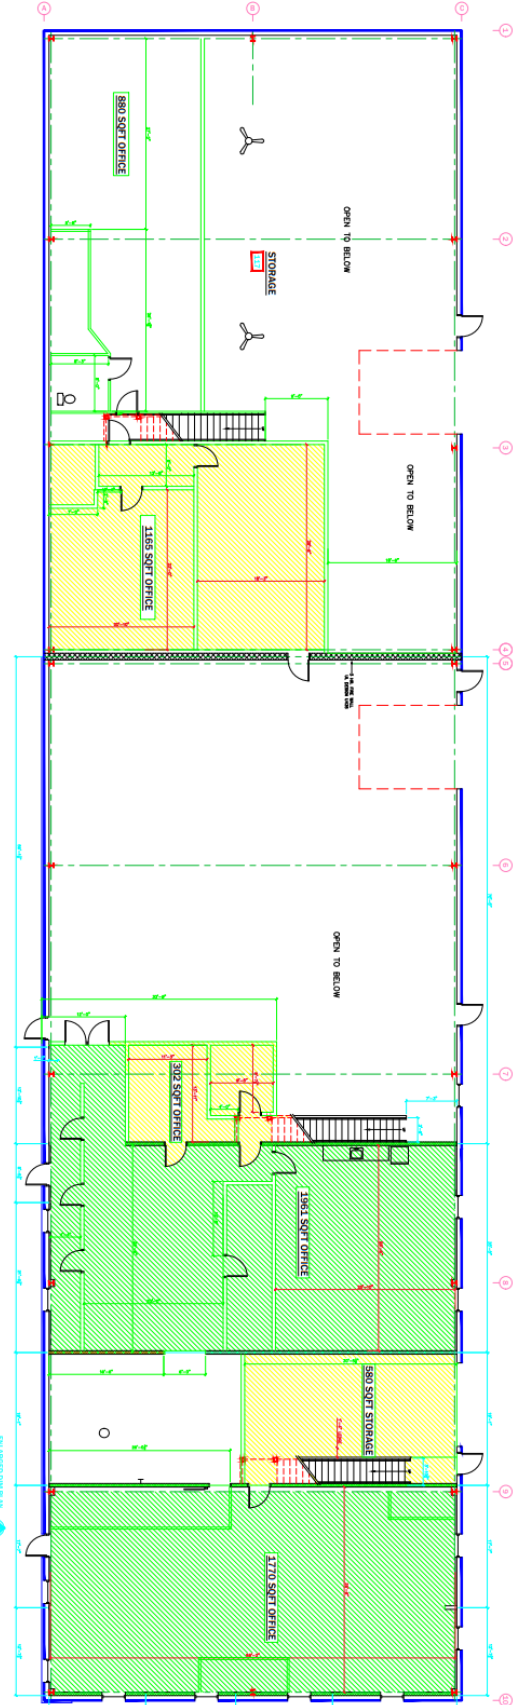

SECOND FLOOR