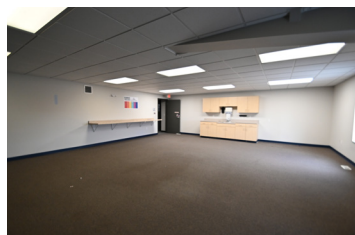

OFFICE SPACES