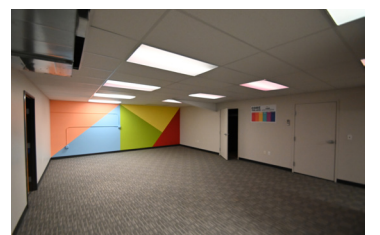

DARCO INDUSTRIAL

1501 21ST AVE N, FARGO, ND 58102

OFFICE SPACES