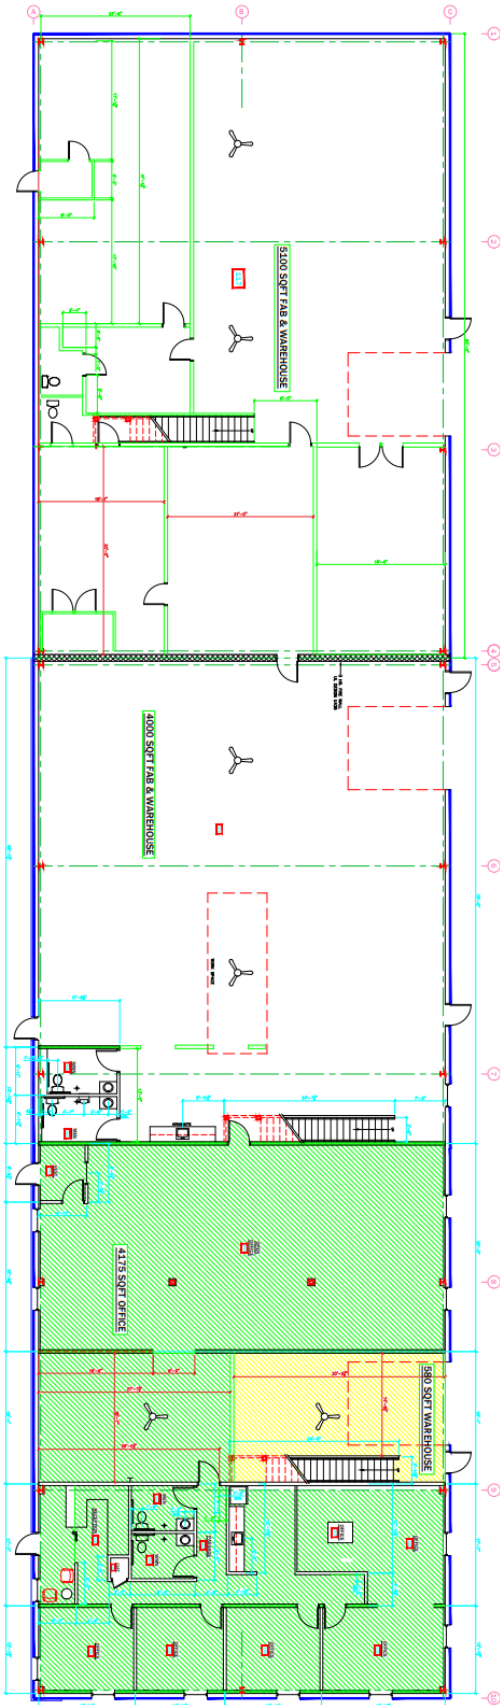

ZONING

General Commercial

PROPERTY DESCRIPTION:

Fantastic opportunity to lease a well-maintained industrial building in North Fargo! Built in 2012, the building is 14,400 SF with a mixture of office and warehouse/production space which allows flexibility for a multitude of businesses and uses. Located off 19th Avenue North and close to I-29, NDSU, and Hector International Airport, this property is in a fantastic area.

- (2) 14' OH doors, with another that could be converted
- 23'3" - 22' sidewalls, roof slopes North to South
- 20' clearspan
- Plenty of on-site parking

This information has been secured from sources we believe to be reliable, but we make no representation or warranties, expressed or implied, as to the accuracy of the information. Interested parties should conduct their own independent investigations and rely only on those results.

SECOND FLOOR

DARCO INDUSTRIAL

1501 21ST AVE N, FARGO, ND 58102

OFFICE SPACES

DARCO INDUSTRIAL

1501 21ST AVE N, FARGO, ND 58102

WAREHOUSE SPACES

DARCO INDUSTRIAL