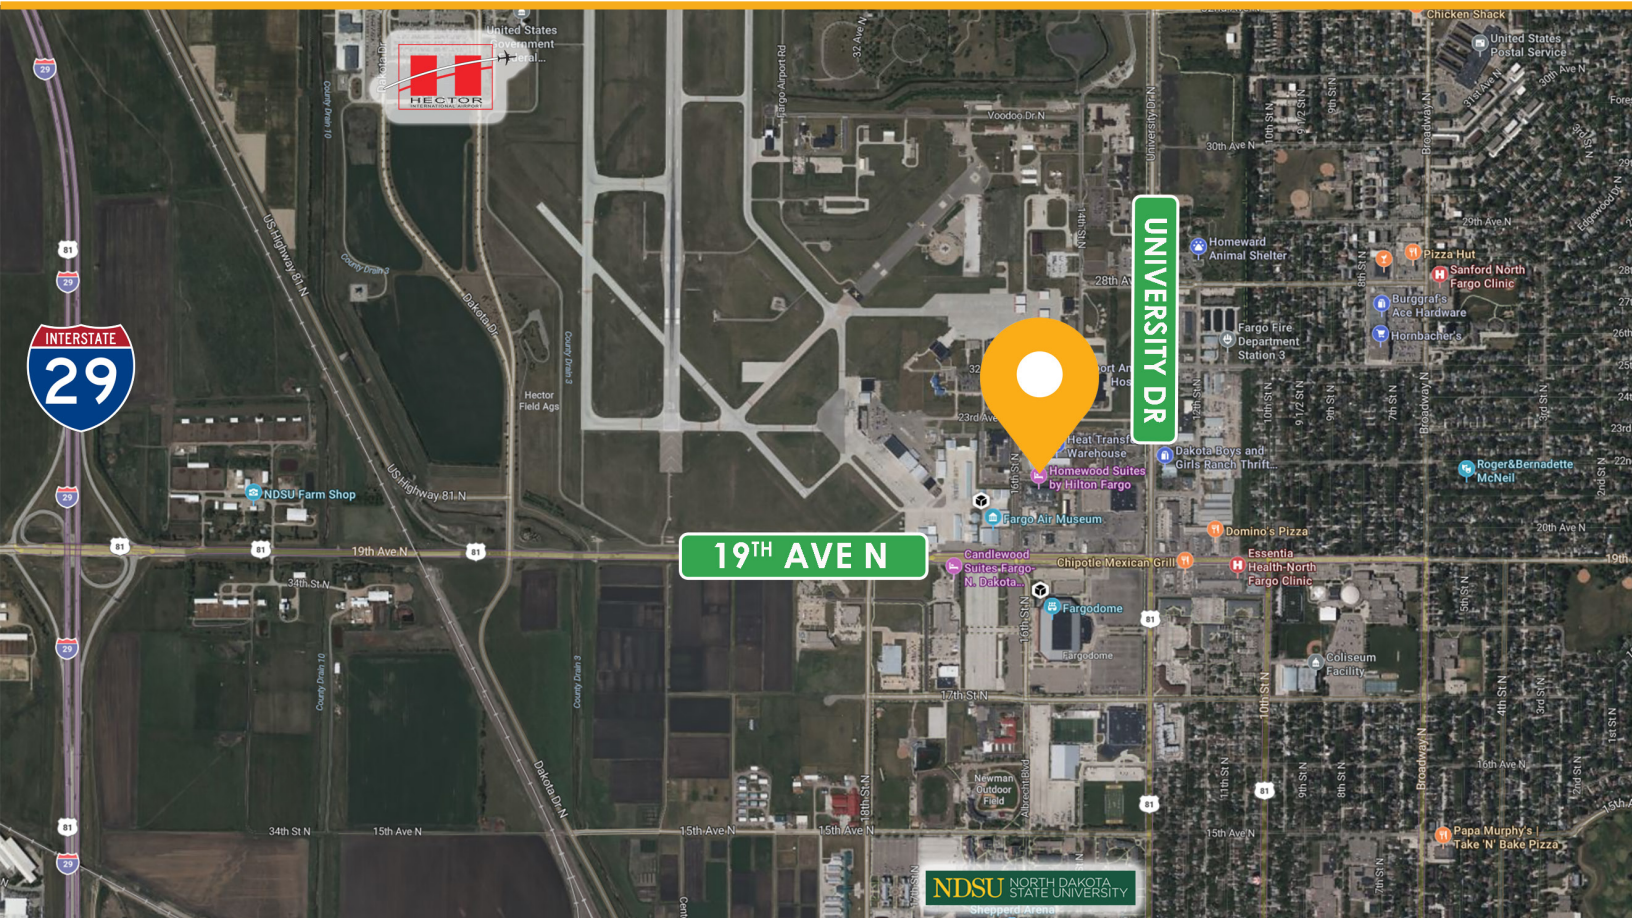

DARCO INDUSTRIAL

1501 21ST AVE N, FARGO, ND 58102

SPACE AVAILABLE

14,400 SF

LEASE RATE

$8.25 PSF

CAM

$2.55 PSF *(estimated)*

TENANT EXPENSES

Utilities
Snow/Lawn
Phone/Internet
Janitorial

CAM INCLUDES

Taxes, specials, insurance

ZONING

General Commercial

PROPERTY DESCRIPTION:

Fantastic opportunity to lease a well-maintained industrial building in North Fargo! Built in 2012, the building is 14,400 SF with a mixture of office and warehouse/production space which allows flexibility for a multitude of businesses and uses. Located off 19th Avenue North and close to I-29, NDSU, and Hector International Airport, this property is in a fantastic area.

- (2) 14' OH doors, with another that could be converted
- 23'3" - 22' sidewalls, roof slopes North to South
- 20' clearspan
- Plenty of on-site parking

This information has been secured from sources we believe to be reliable, but we make no representation or warranties, expressed or implied, as to the accuracy of the information. Interested parties should conduct their own independent investigations and rely only on those results.