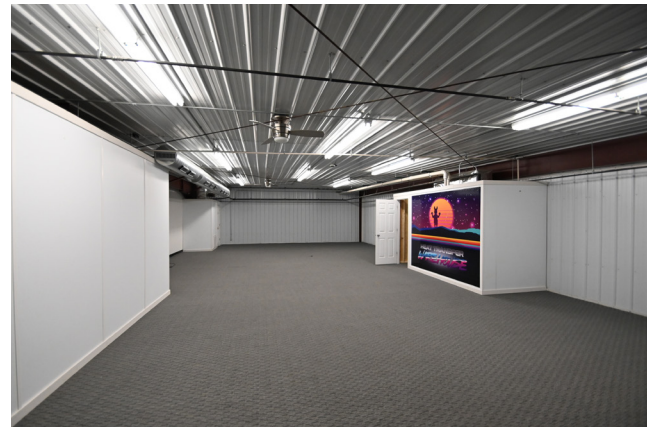

DARCO INDUSTRIAL

1501 21ST AVE N, FARGO, ND 58102

OFFICE SPACES