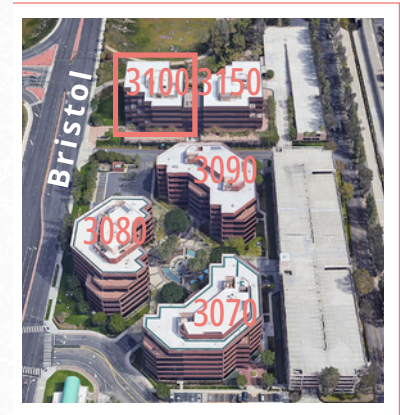

# CANVAS

3100 BRISTOL STREET | COSTA MESA | CA | 92626

3100 STE 220

4,059 SF

Building Location

CANVASCOSTAMESA.COM

OWNERSHIP

**MGR**  
Real Estate