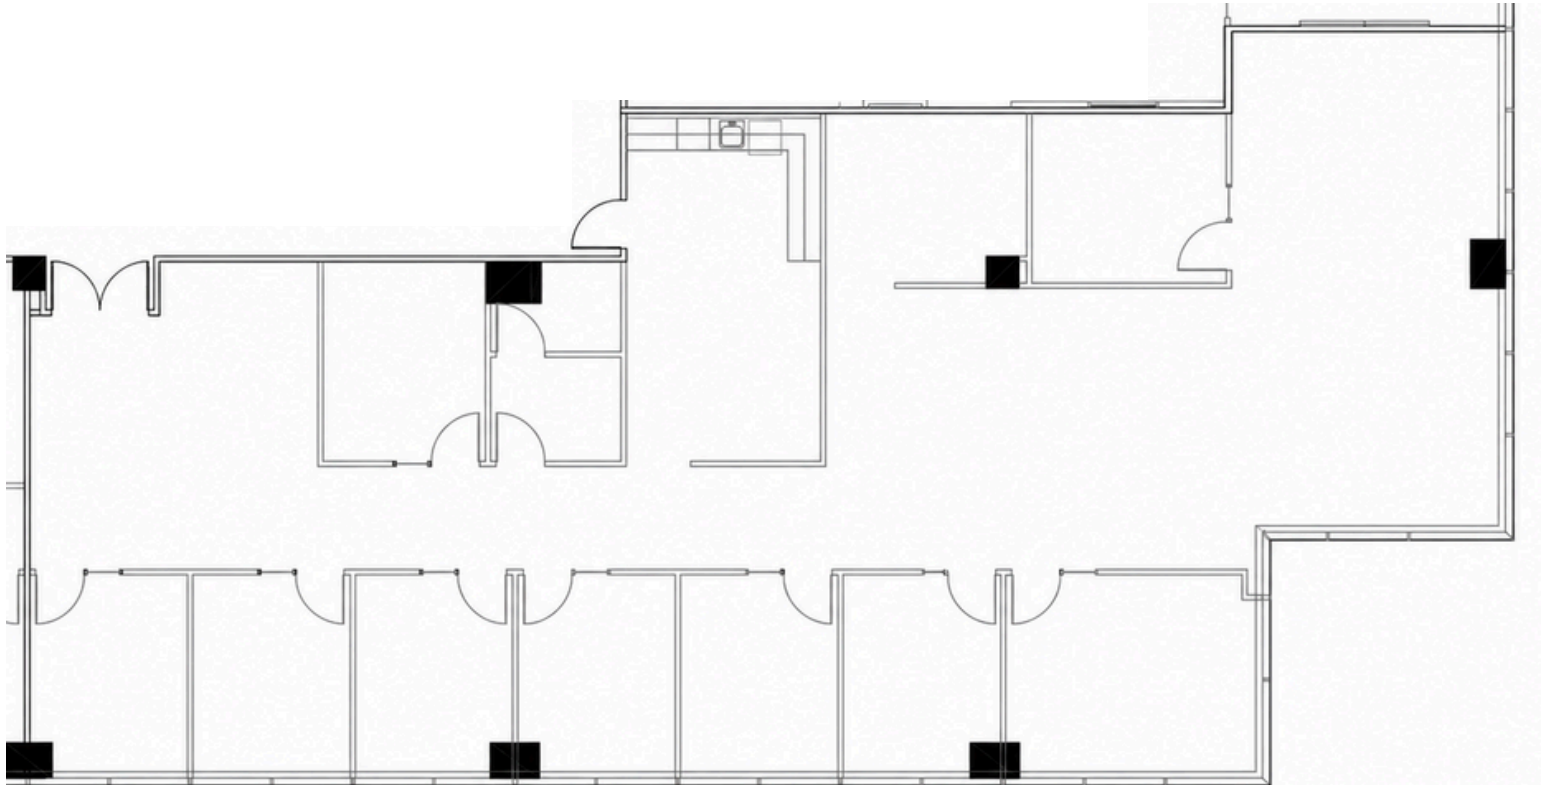

# CANVAS

3100 BRISTOL STREET | COSTA MESA | CA | 92626

3100 STE 220

4,059 SF

Building Location

CANVASCOSTAMESA.COM

OWNERSHIP

**MGR**  
Real Estate