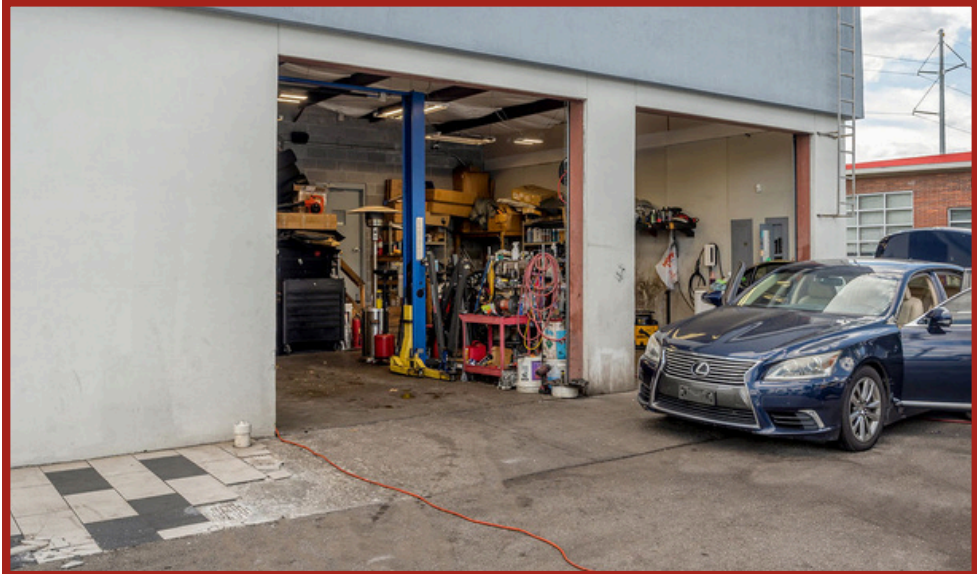

PROPERTY PHOTOS

REAL ESTATE & BUSINESS FOR SALE/LEASE 435-445 E New Circle Road | Lexington, Kentucky

KY COMMERCIAL
1908 Bryant Road, Suite 250, Lexington, KY 40509
www.kycommercial.net

BRYAN LITTLE
p: 859.619.4969
e: bryan@littlerealestateky.com