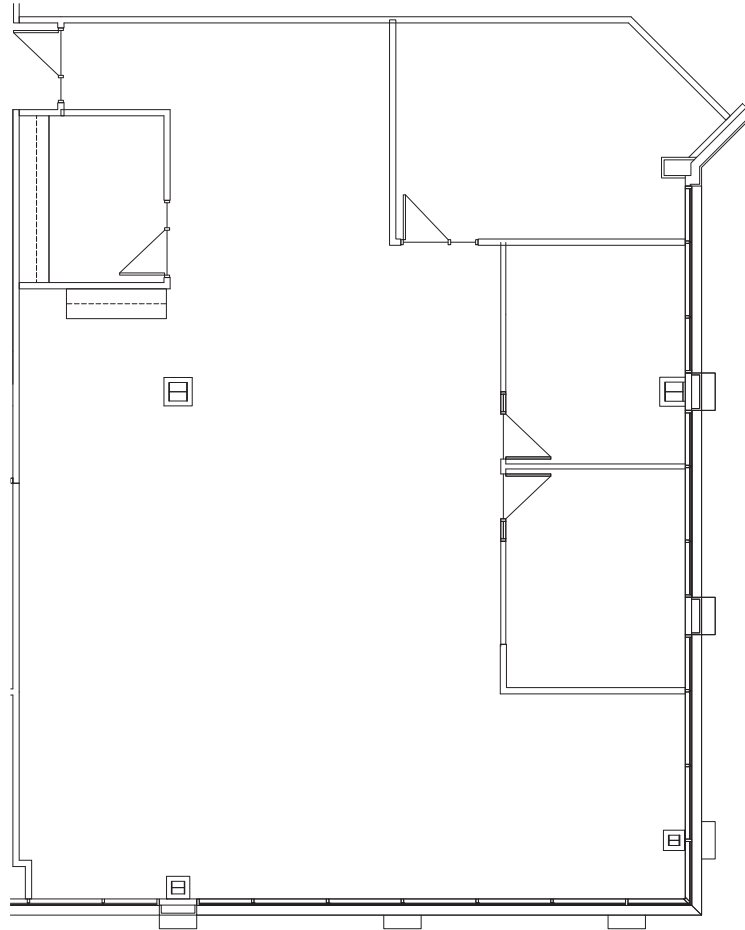

ARCADIA

GATEWAY CENTER

4222 EAST THOMAS ROAD
PHOENIX, ARIZONA

SUITE 470
2,990 RSF

TIM WHITEMORE

Senior Director
tim.whitemore@cushwake.com
+1 602 229 5931

PATRICK SCHRIMSHER

Director
patrick.schrimsher@cushwake.com
+1 602 468 8529