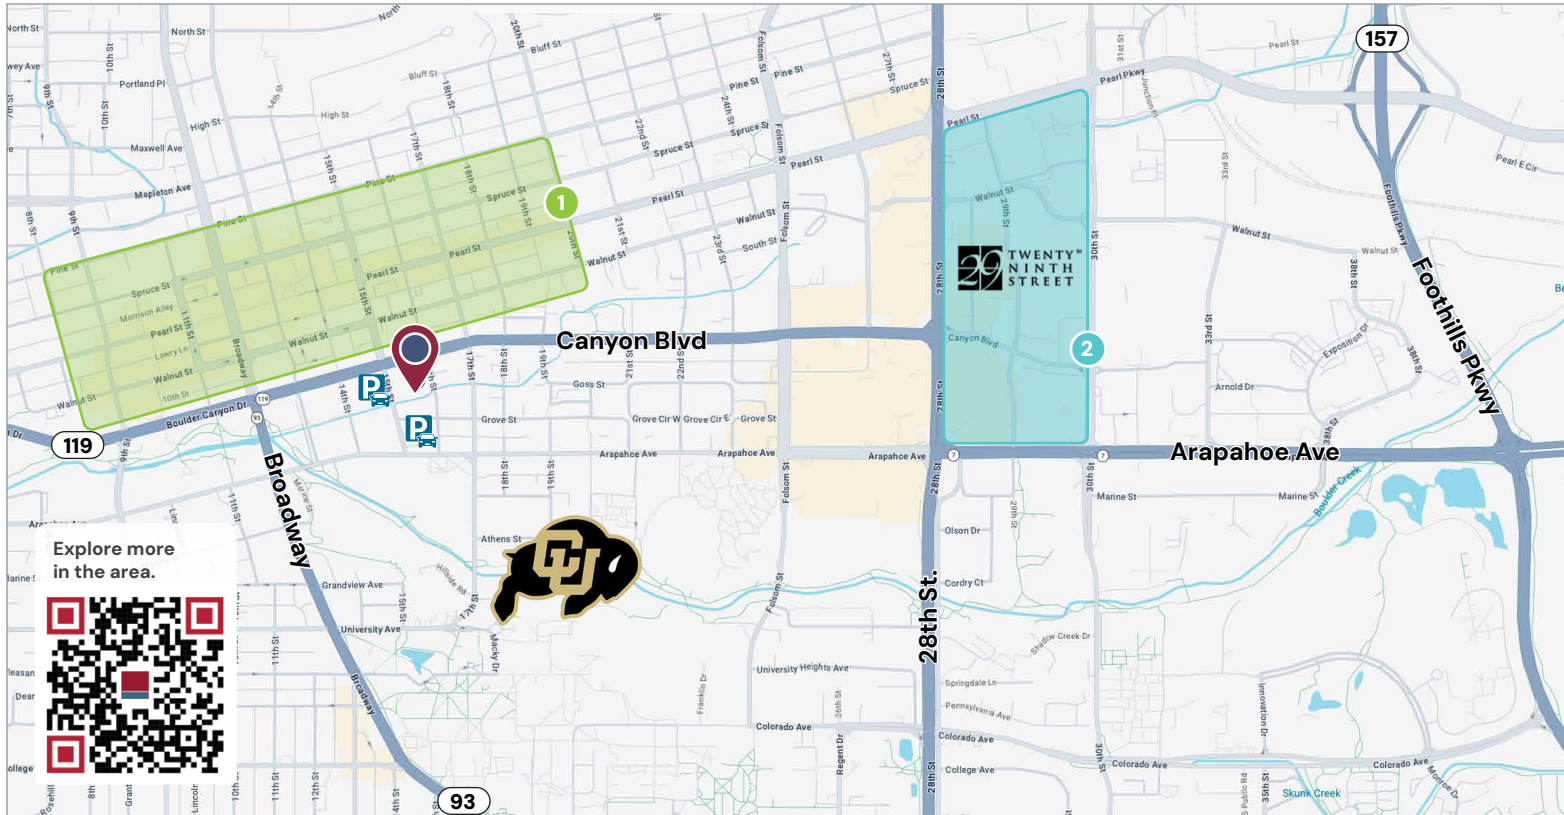

PROPERTY LOCATION

1

patagonia | HOTEL Boulderado
Snooze AN AM. CAFE | Backcountry | UNITED STATES POSTAL SERVICE®
BOULDER BOOK STORE BOULDER, COLORADO | BOXCAR | Rowan
ROSETTA HALL | sweetgreen | PIZZERIA ALBERICO
Boulder THEATER | dish GOURMET | stio | Avanti F&B
LEAF | bartaco | Japano

2

Apple | Thruway | A | | |
Target | WHOLE FOODS | BN | | |