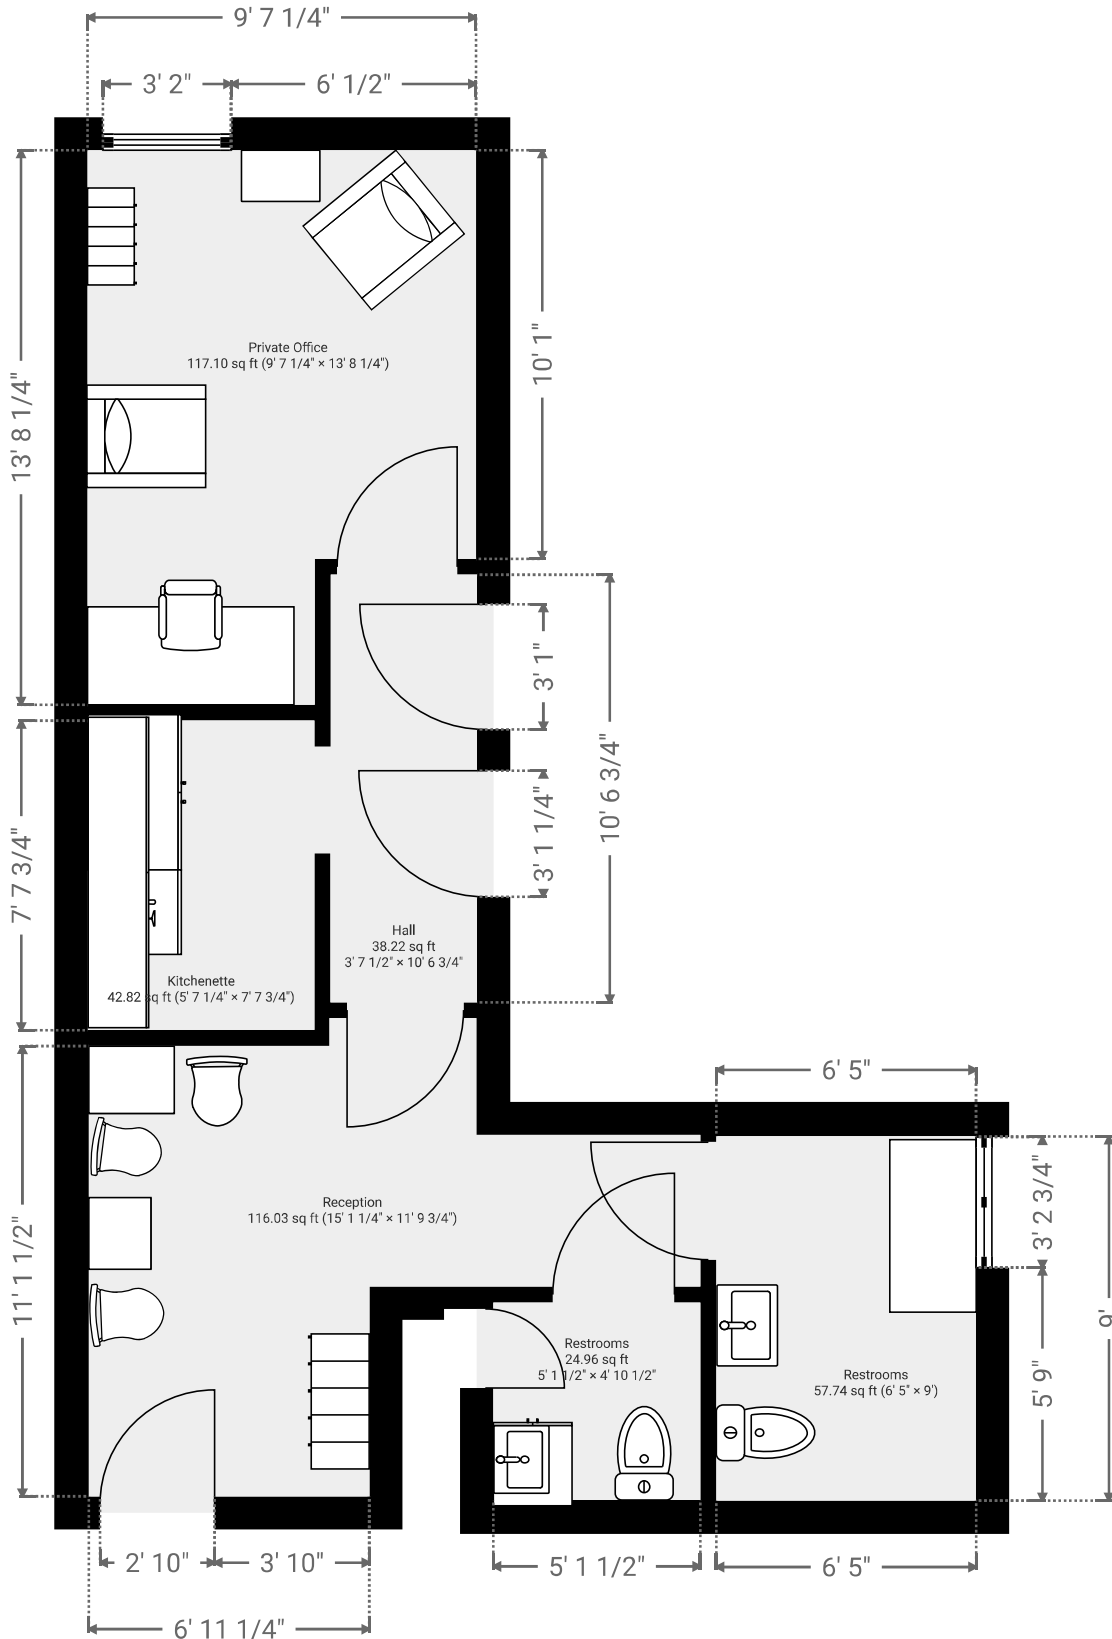

My New Project

7 Auer Ct Suite C, 08816 East Brunswick
 TOTAL AREA: 516.07 sq ft • LIVING AREA: 516.07 sq ft • FLOORS: 1 • ROOMS: 6

▼ 1st Floor

TOTAL AREA: 516.07 sq ft • LIVING AREA: 516.07 sq ft • ROOMS: 6

THIS FLOOR PLAN IS PROVIDED WITHOUT WARRANTY OF ANY KIND. SENSOPIA DISCLAIMS ANY WARRANTY INCLUDING, WITHOUT LIMITATION, SATISFACTORY QUALITY OR ACCURACY OF DIMENSIONS.