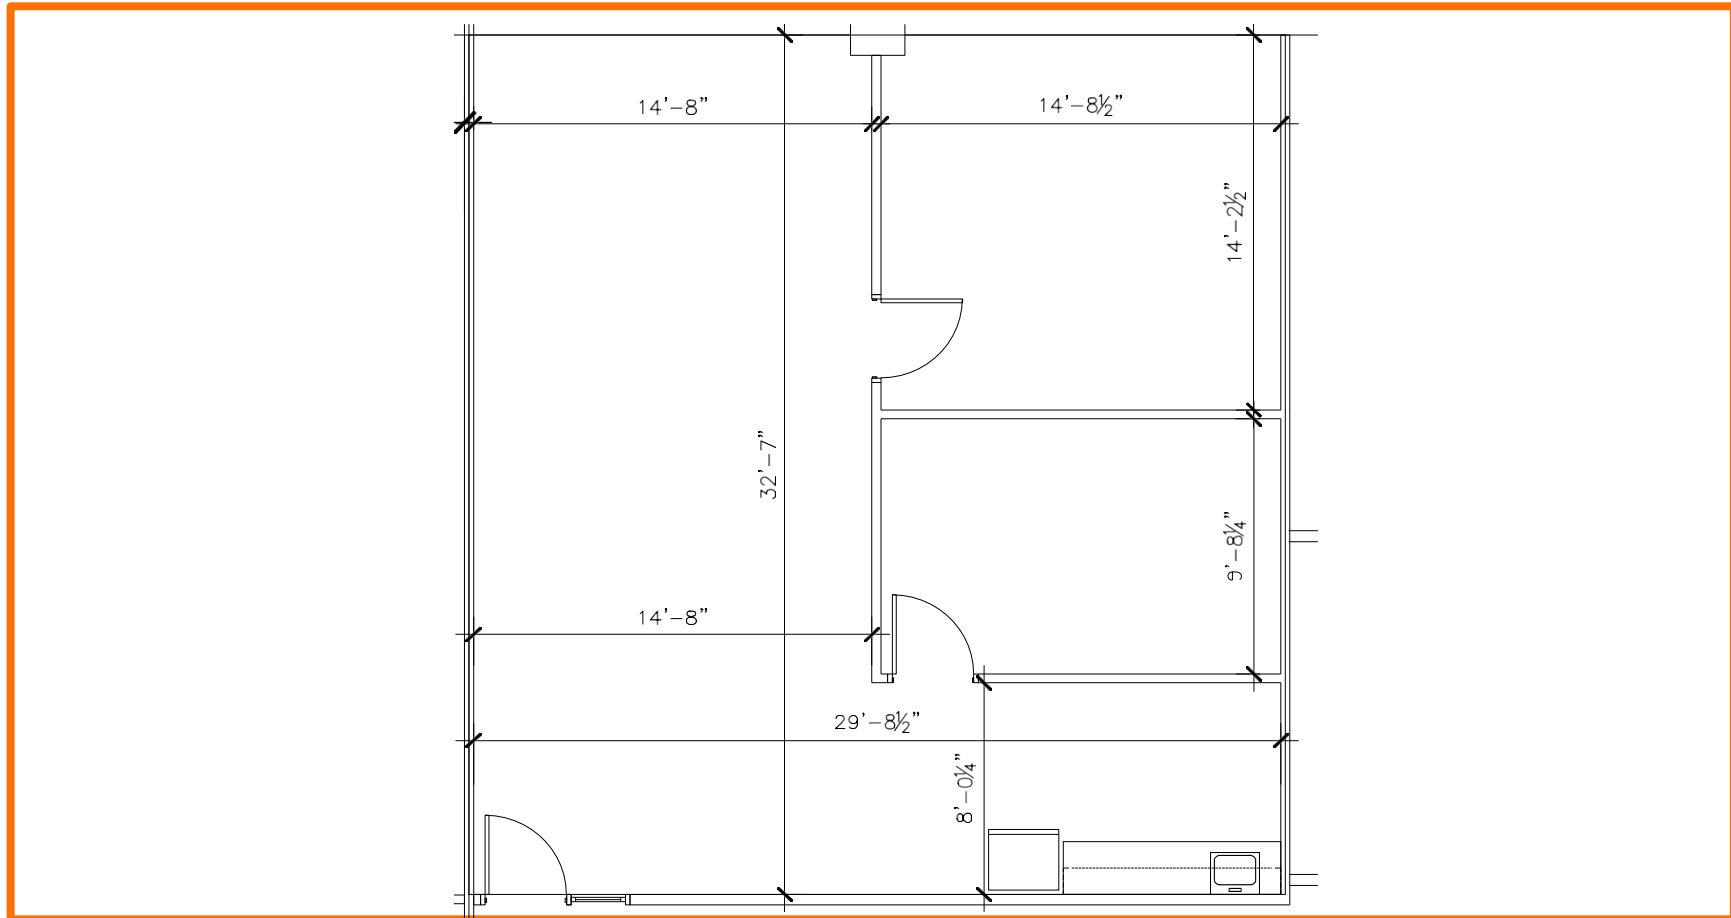

FLOOR PLANS Second Floor

Suite 220 | SF: 1,238

- Excellent condition
- Flexible layout with large open workspace
- Breakroom/Kitchenette

For information contact:
IGNACIO FELLER
Commercial Real Estate Director
(847) 777-9513
ifeller@ohareoffices.com
OhareOffices.com