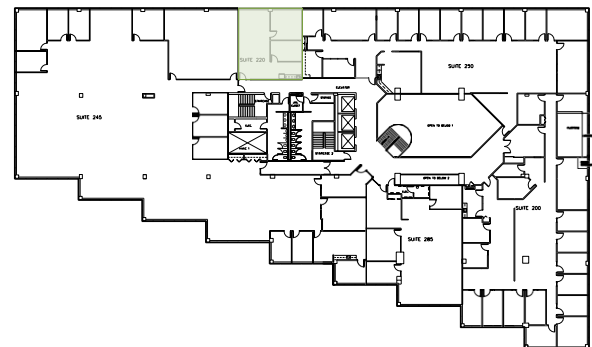

FLOOR PLANS Second Floor

Suite 220 | SF: 1,238

- Excellent condition
- Flexible layout with large open workspace
- Breakroom/Kitchenette

For information contact:
IGNACIO FELLER
Commercial Real Estate Director
(847) 777-9513
ifeller@ohareoffices.com
OhareOffices.com