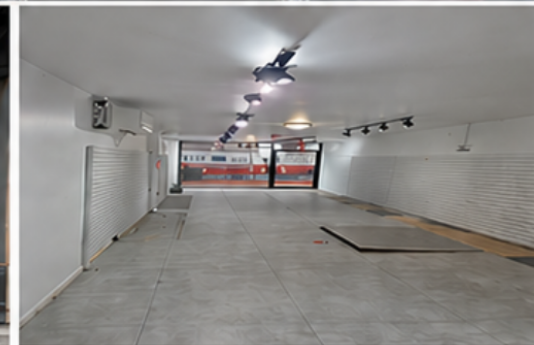

# 1490 1<sup>ST</sup> AVENUE

NEW YORK, NY 10075

Located between E 77<sup>TH</sup> ST and E 78<sup>TH</sup> ST

**TYPE:**  
RETAIL

**UNIT SIZE:**  
±600 SF

**RENT:**  
CALL FOR DETAILS

## PROPERTY OVERVIEW

Outstanding Upper East Side location! Located on First Avenue between E 77th and E 78th, this space offers great foot and vehicular traffic. Outstanding demographics and location for various retail uses. Please call for additional information.