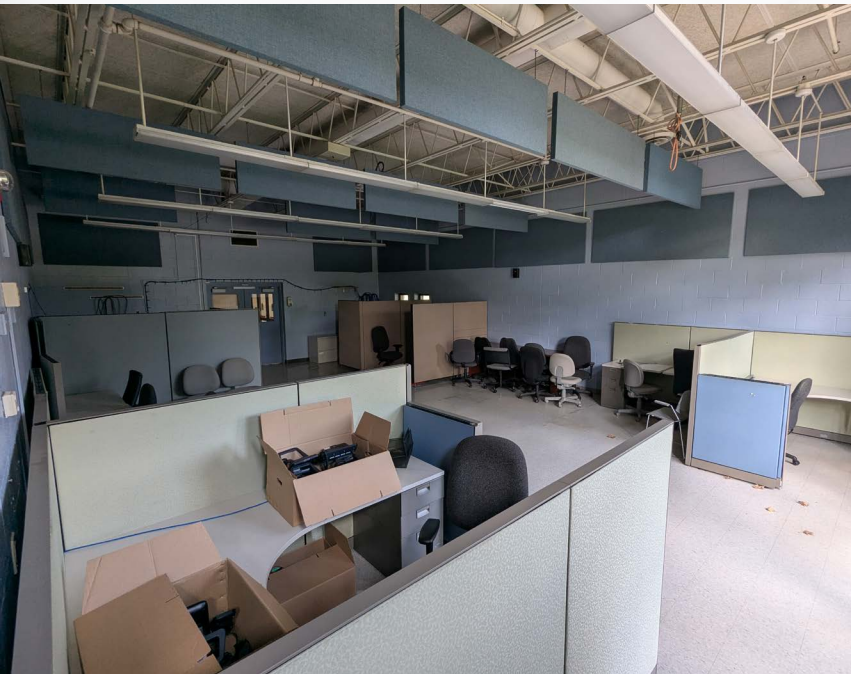

+/-40,000 SF BUILDING FOR LEASE

Euclid-East Side, OH 44123

PICTURES