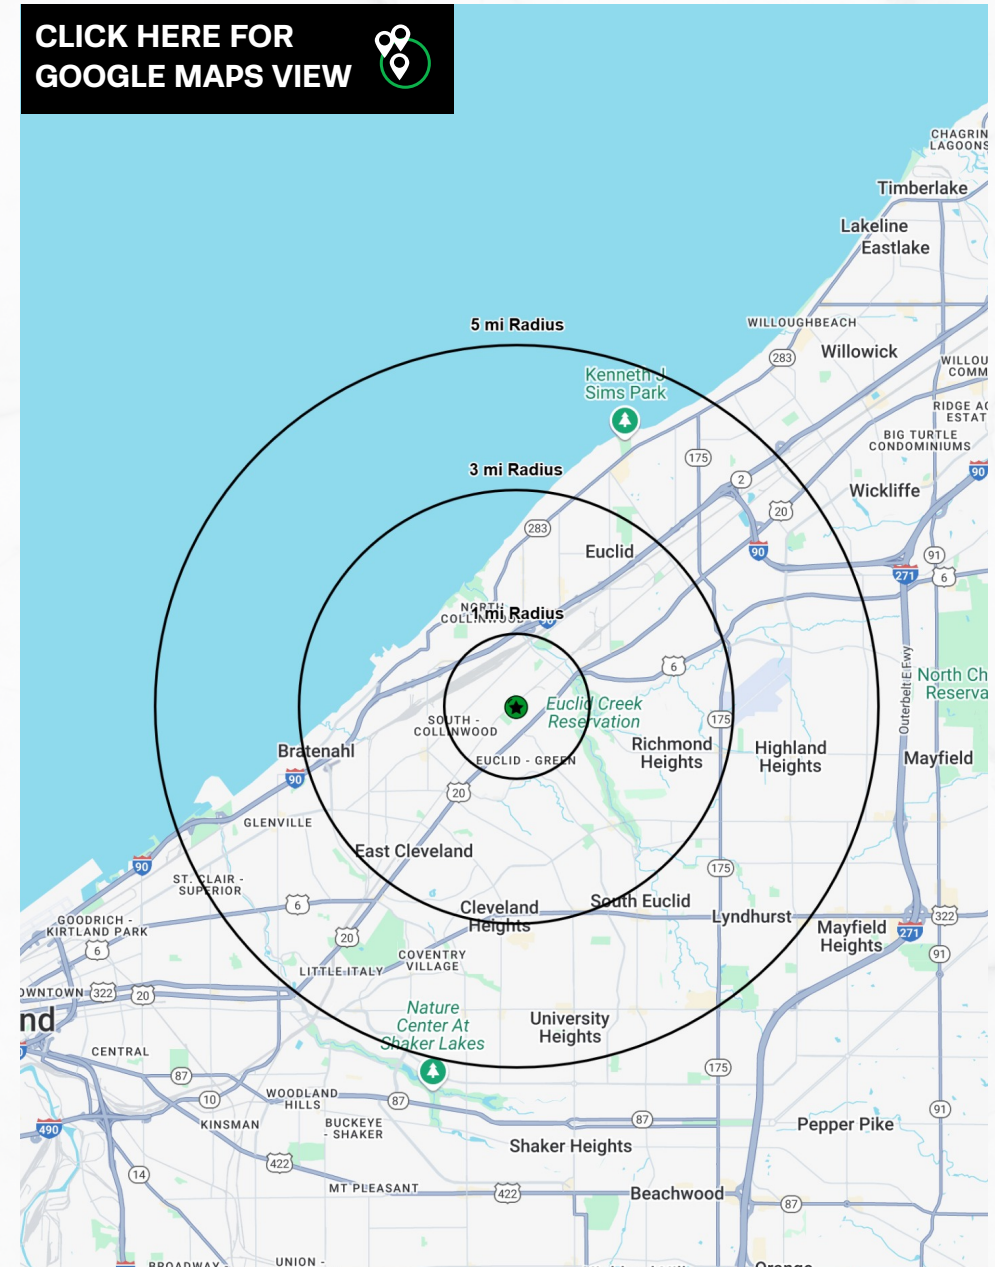

## PROPERTY OVERVIEW

### DEMOGRAPHICS

	1-MILE	3-MILE	5-MILE
POPULATION	12,879	97,544	238,832
HOUSEHOLDS	6,597	45,505	108,558
AVERAGE HH INCOME	\$47,949	\$68,066	\$83,552
MEDIAN HH INCOME	\$34,185	\$49,894	\$59,512
DAYTIME POPULATION	9,819	64,650	157,833

CLICK HERE FOR  
GOOGLE MAPS VIEW