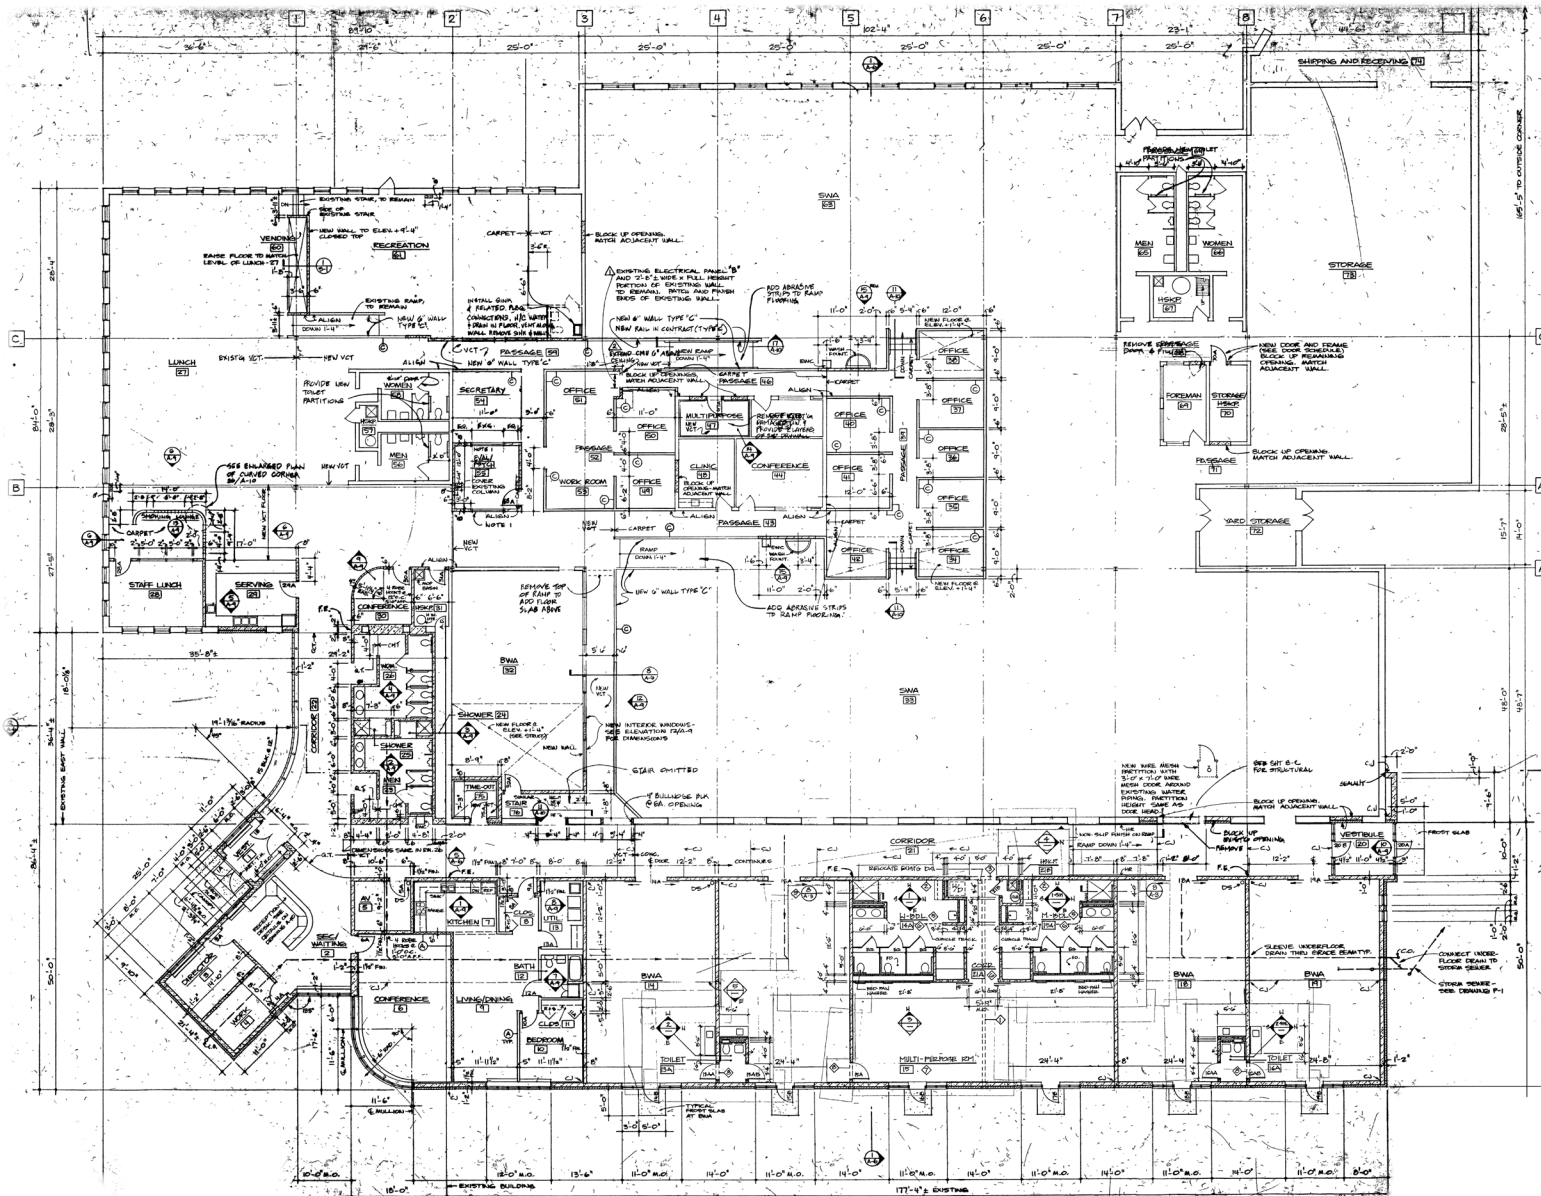

+/-40,000 SF BUILDING FOR LEASE

Euclid-East Side, OH 44123

FLOOR PLAN