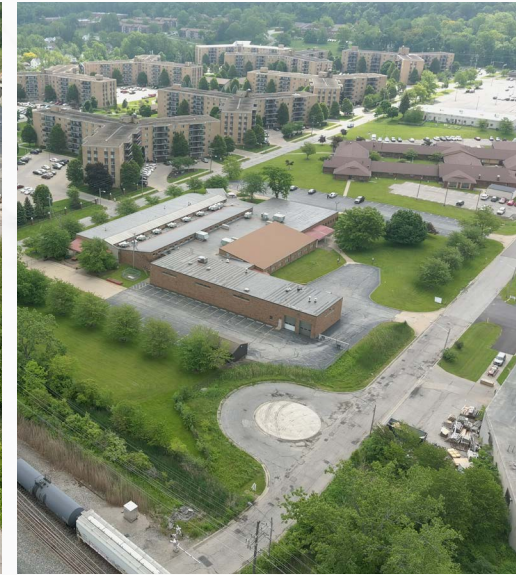

+/-40,000 SF BUILDING FOR LEASE

Euclid-East Side, OH 44123

PICTURES