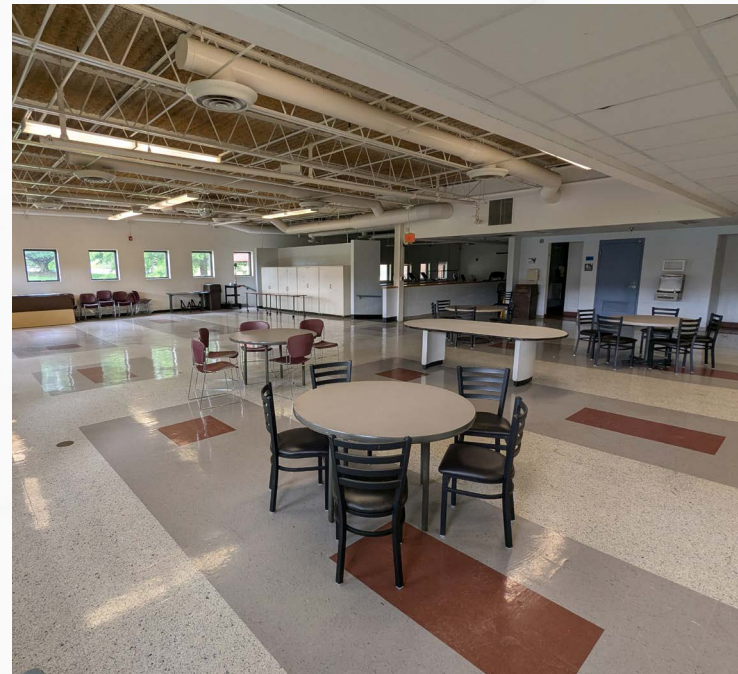

+/-40,000 SF BUILDING FOR LEASE

Euclid-East Side, OH 44123

PICTURES