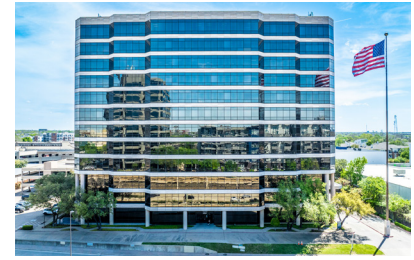

# UPTOWN TOWER

4144 NORTH CENTRAL EXPY, DALLAS, TEXAS 75204

SUITE 740 - 8,724 RSF

**Erik Blais**  
972.776.7150  
eblais@bradford.com

**Richmond Collinsworth**  
972.776.7041  
rcollinsworth@bradford.com