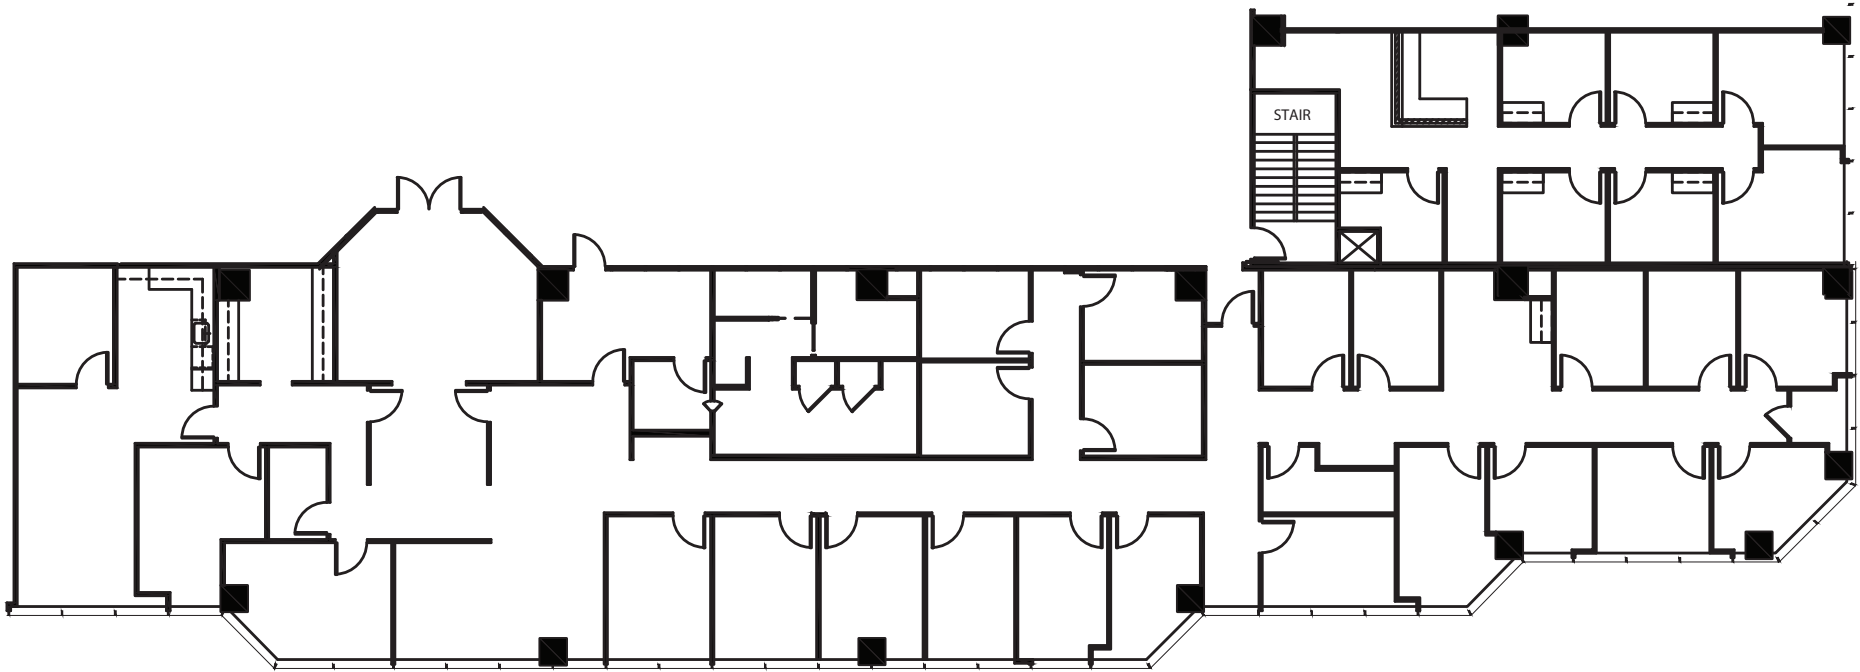

# UPTOWN TOWER

4144 NORTH CENTRAL EXPY, DALLAS, TEXAS 75204

SUITE 740 - 8,724 RSF

**Erik Blais**  
972.776.7150  
eblais@bradford.com

**Richmond Collinsworth**  
972.776.7041  
rcollinsworth@bradford.com