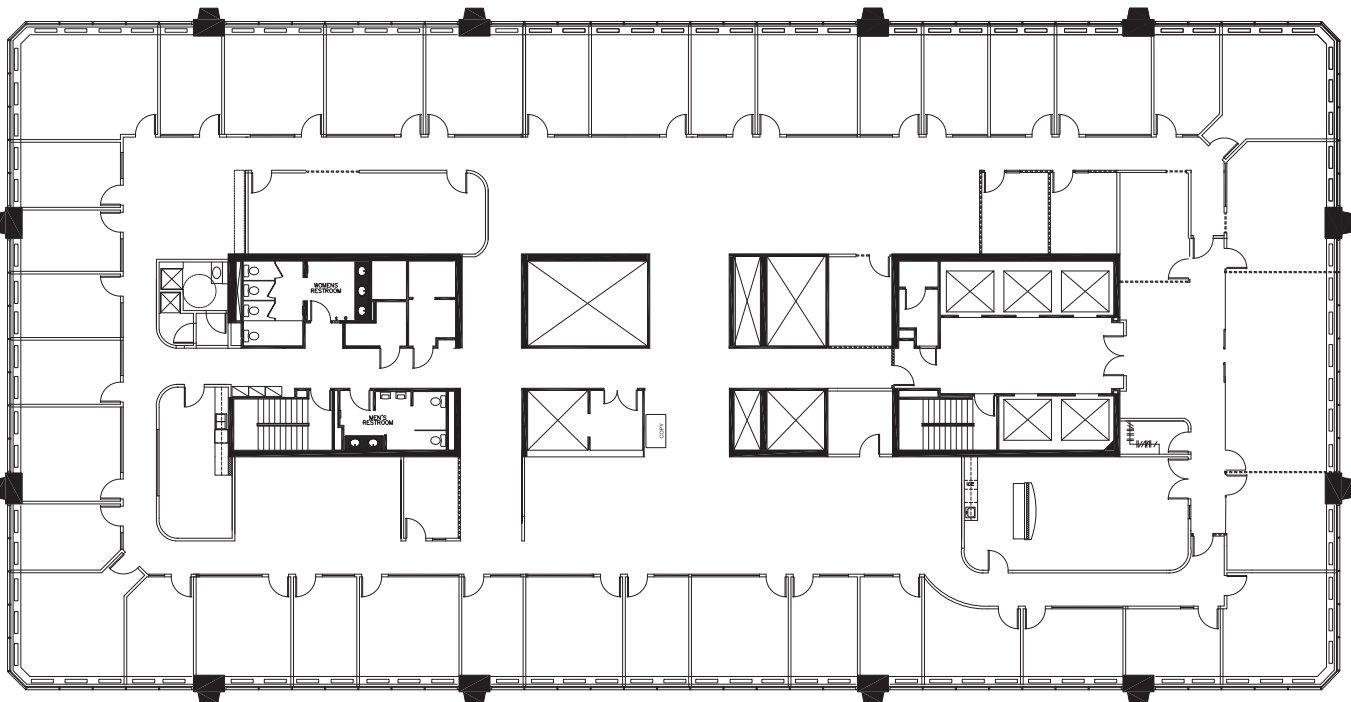

Suite 2600

20,014 SF

CURTIS STREET

16TH STREET MALL

17TH STREET

NEWMARK

Jamie Gard
Jeff Castleton
nmrk.com

jamie.gard@nmrk.com
jeff.castleton@nmrk.com