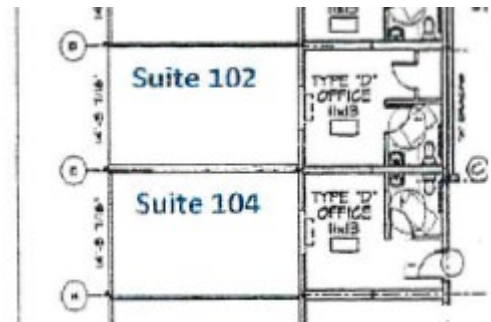

### FEATURES

- 600 Square Feet Office Space
- Prime location on Desoto Rd in Olive Branch, MS
- High visibility with easy access to major highways
- Located in a thriving commercial area near shopping and dining
- Call Mark Utley to discuss (901) 494-7080