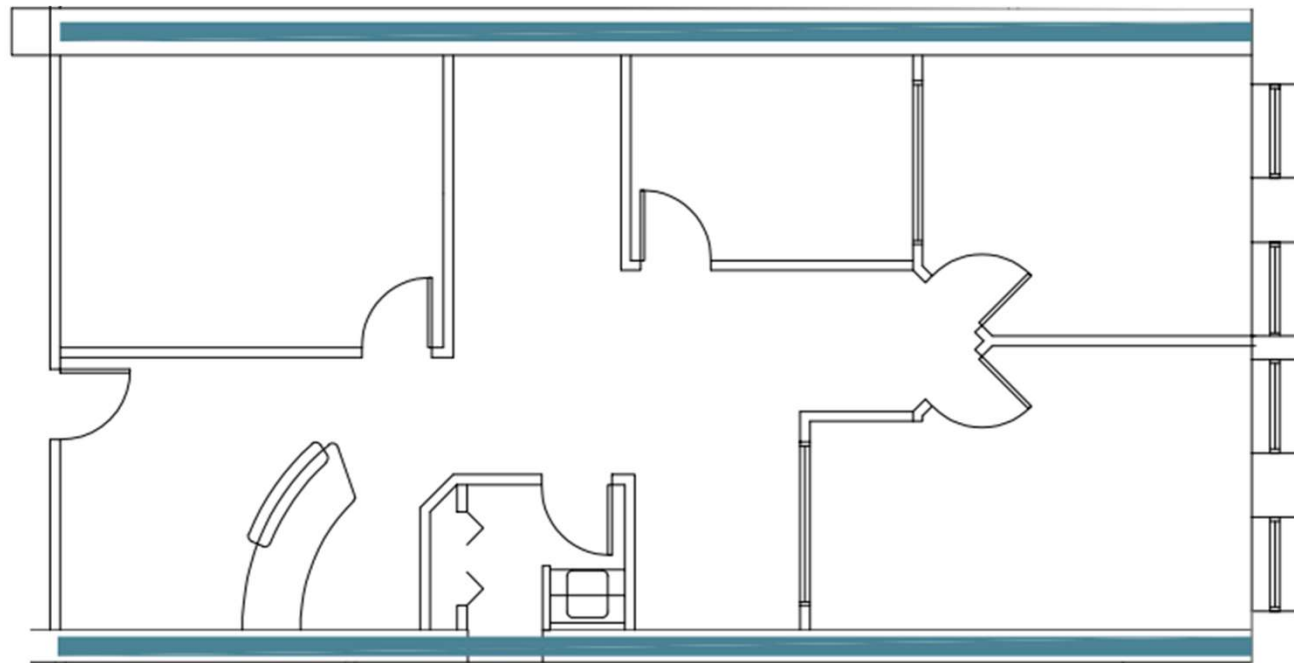

# Hoyt Block Building

700 W St. Clair Avenue | Cleveland, OH 44113

**Suite 316**

**1,537 Square Feet**

West St. Clair

Scroll to next page for contiguous suite(s) and photos

Suite 316

# Hoyt Block Building

700 W St. Clair Avenue | Cleveland, OH 44113

**Contiguous 3<sup>rd</sup> Floor**

**971 - 11,433 Square Feet**

Suite	Size
302	1,286
310	4,041
312	2,355
316	1,537
318	1,243
320	971