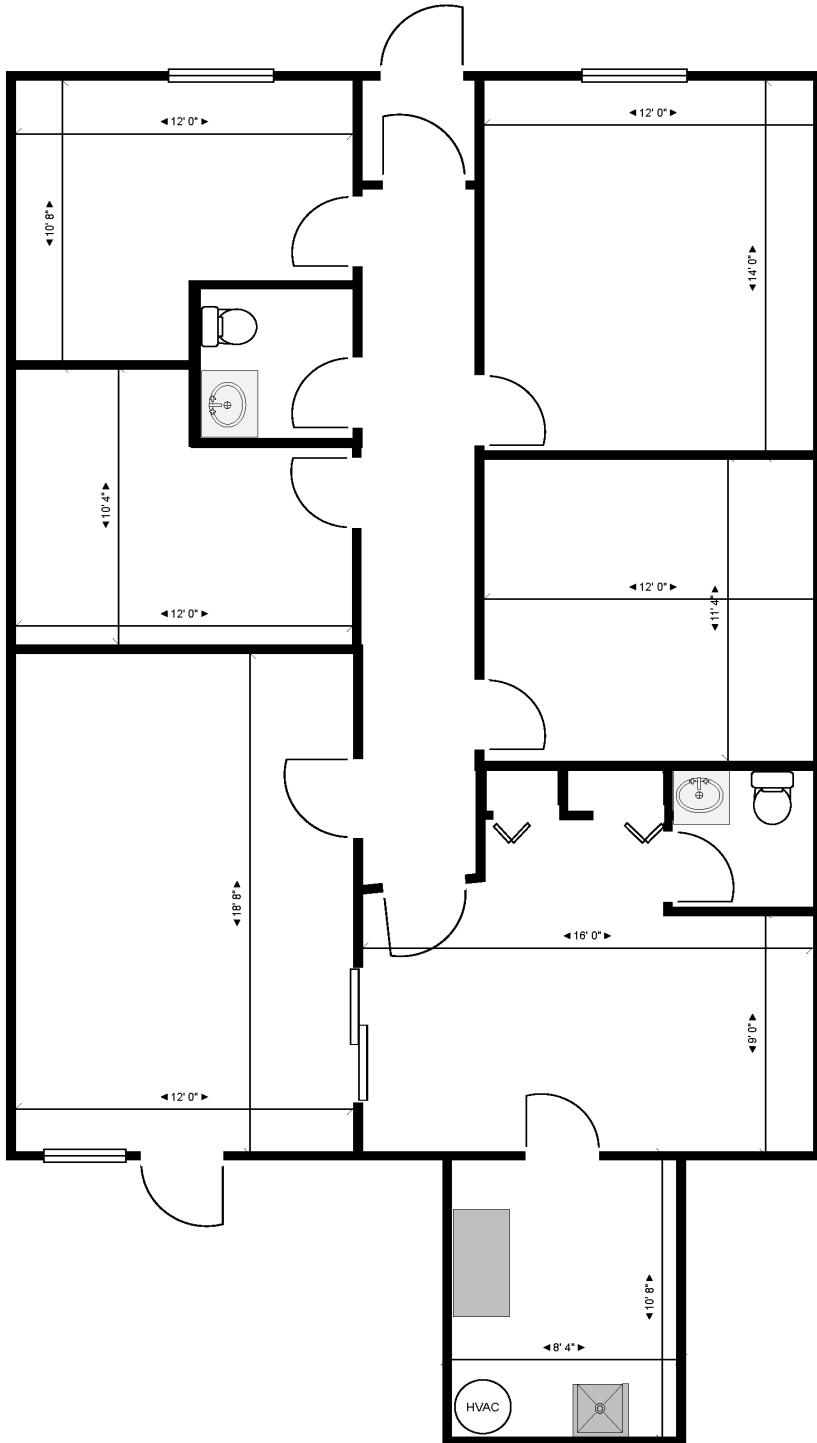

VALLEY PROFESSIONAL BLDG.

Professional Office
Space For Lease
1,288 RSF

2213 Shenango Valley Fwy | Suite 1B | Hermitage, PA

Call today 724-342-4580