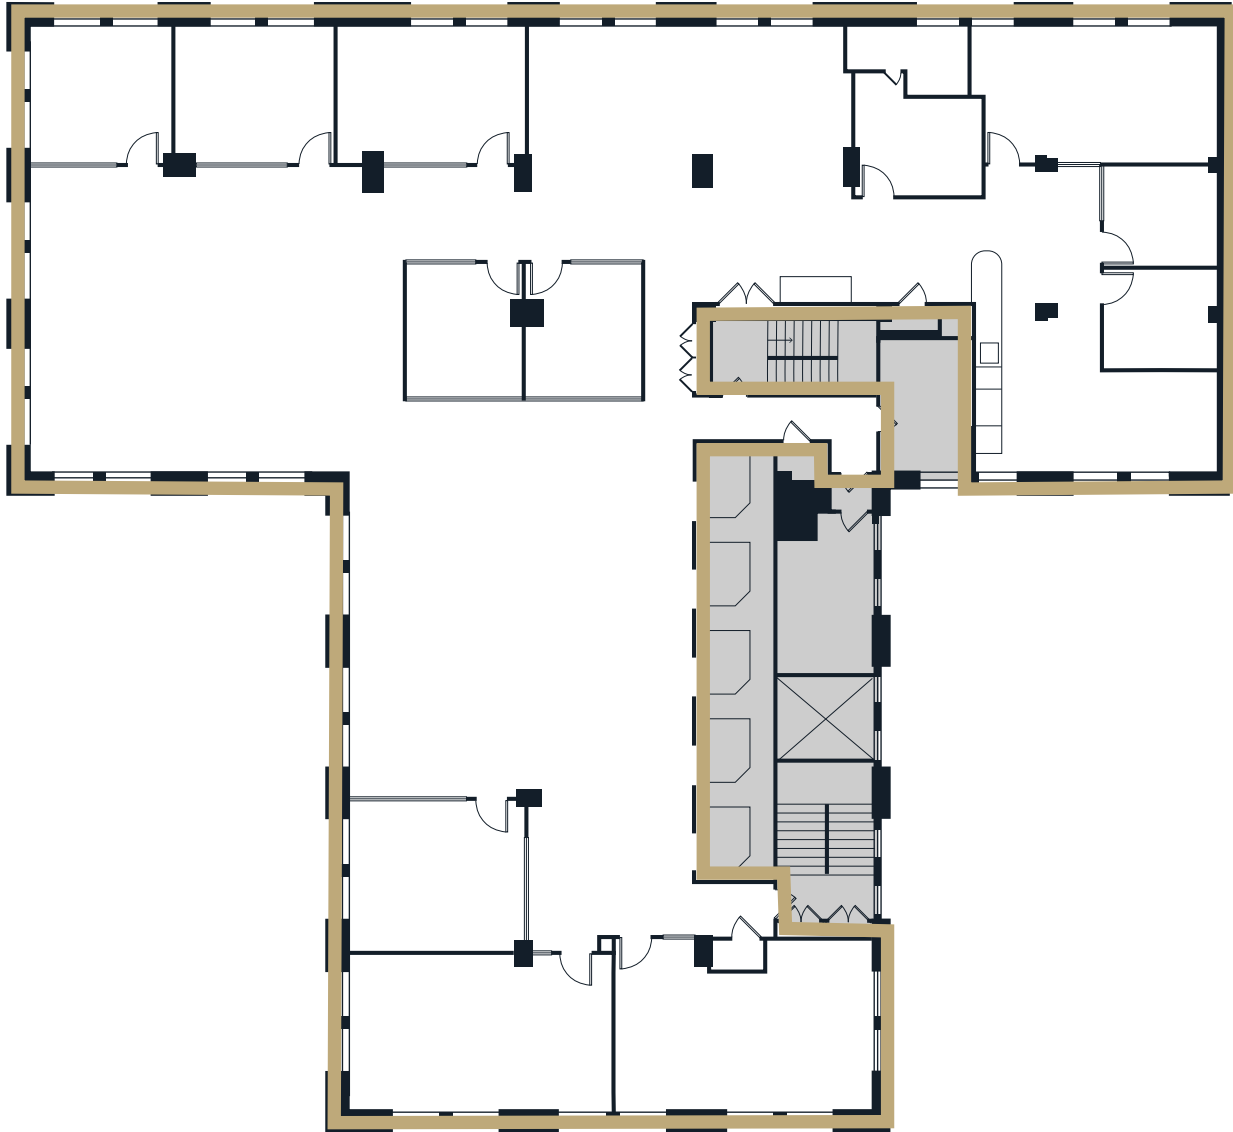

SEATTLE TOWER

1218 3RD AVENUE · SEATTLE, WA 98101

FLOOR 9

8,562 RSF

Available immediately

CLEITA HARVEY
+1 206 607 1794
cleita.harvey@jll.com

TIM JONES
+1 206 971 7011
tim.jones@jll.com