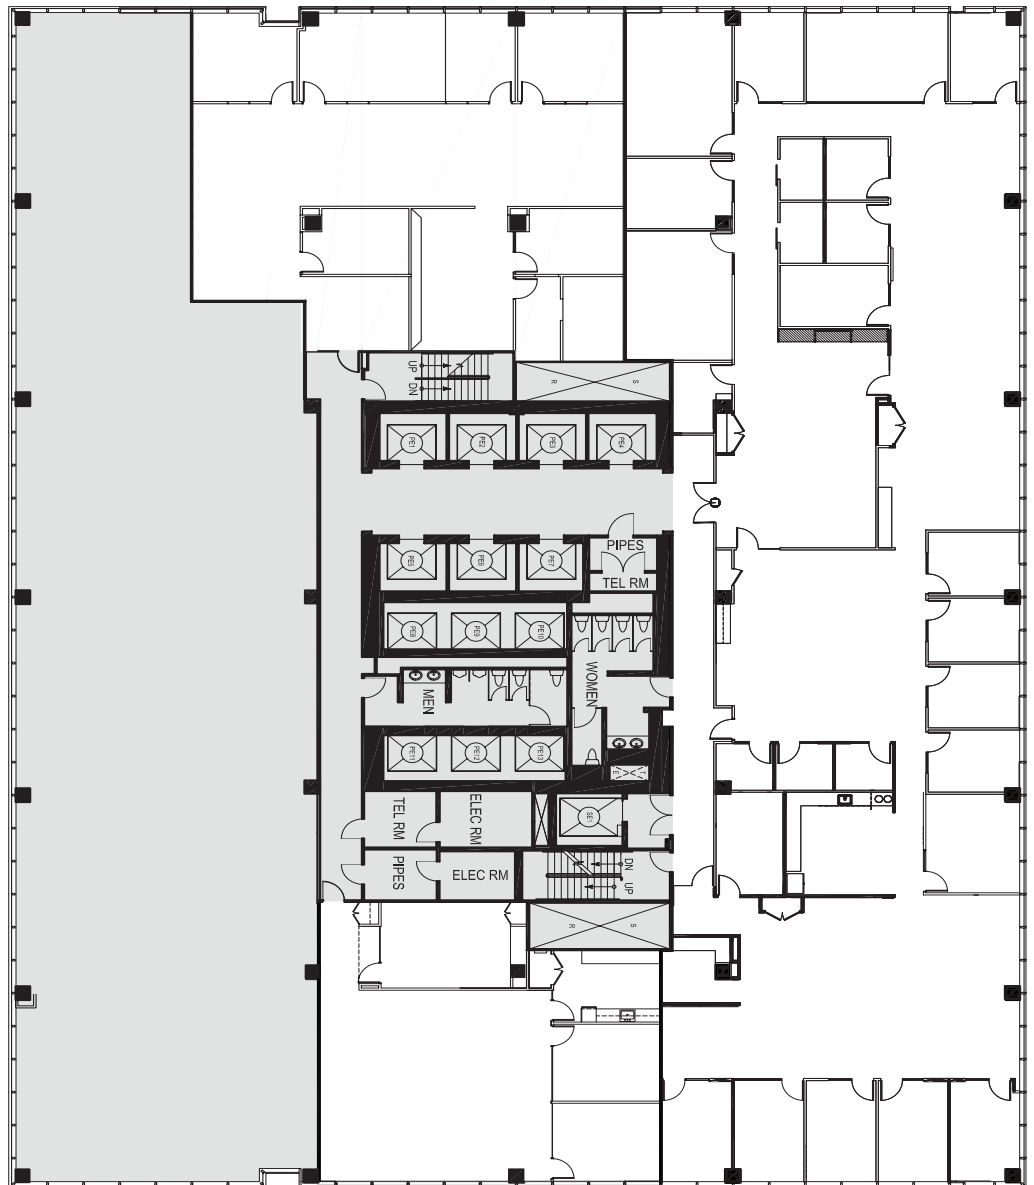

STE 1150

16,993 SF /// Existing Conditions

Suite Notes

- 21 Private Offices
- 1 Meeting Room
- 2 Conference Rooms
- 6 Huddle Rooms
- Reception
- 2 Kitchens

ERIC MYERS

312.881.7017

KATHLEEN BERTRAND

312.881.7046