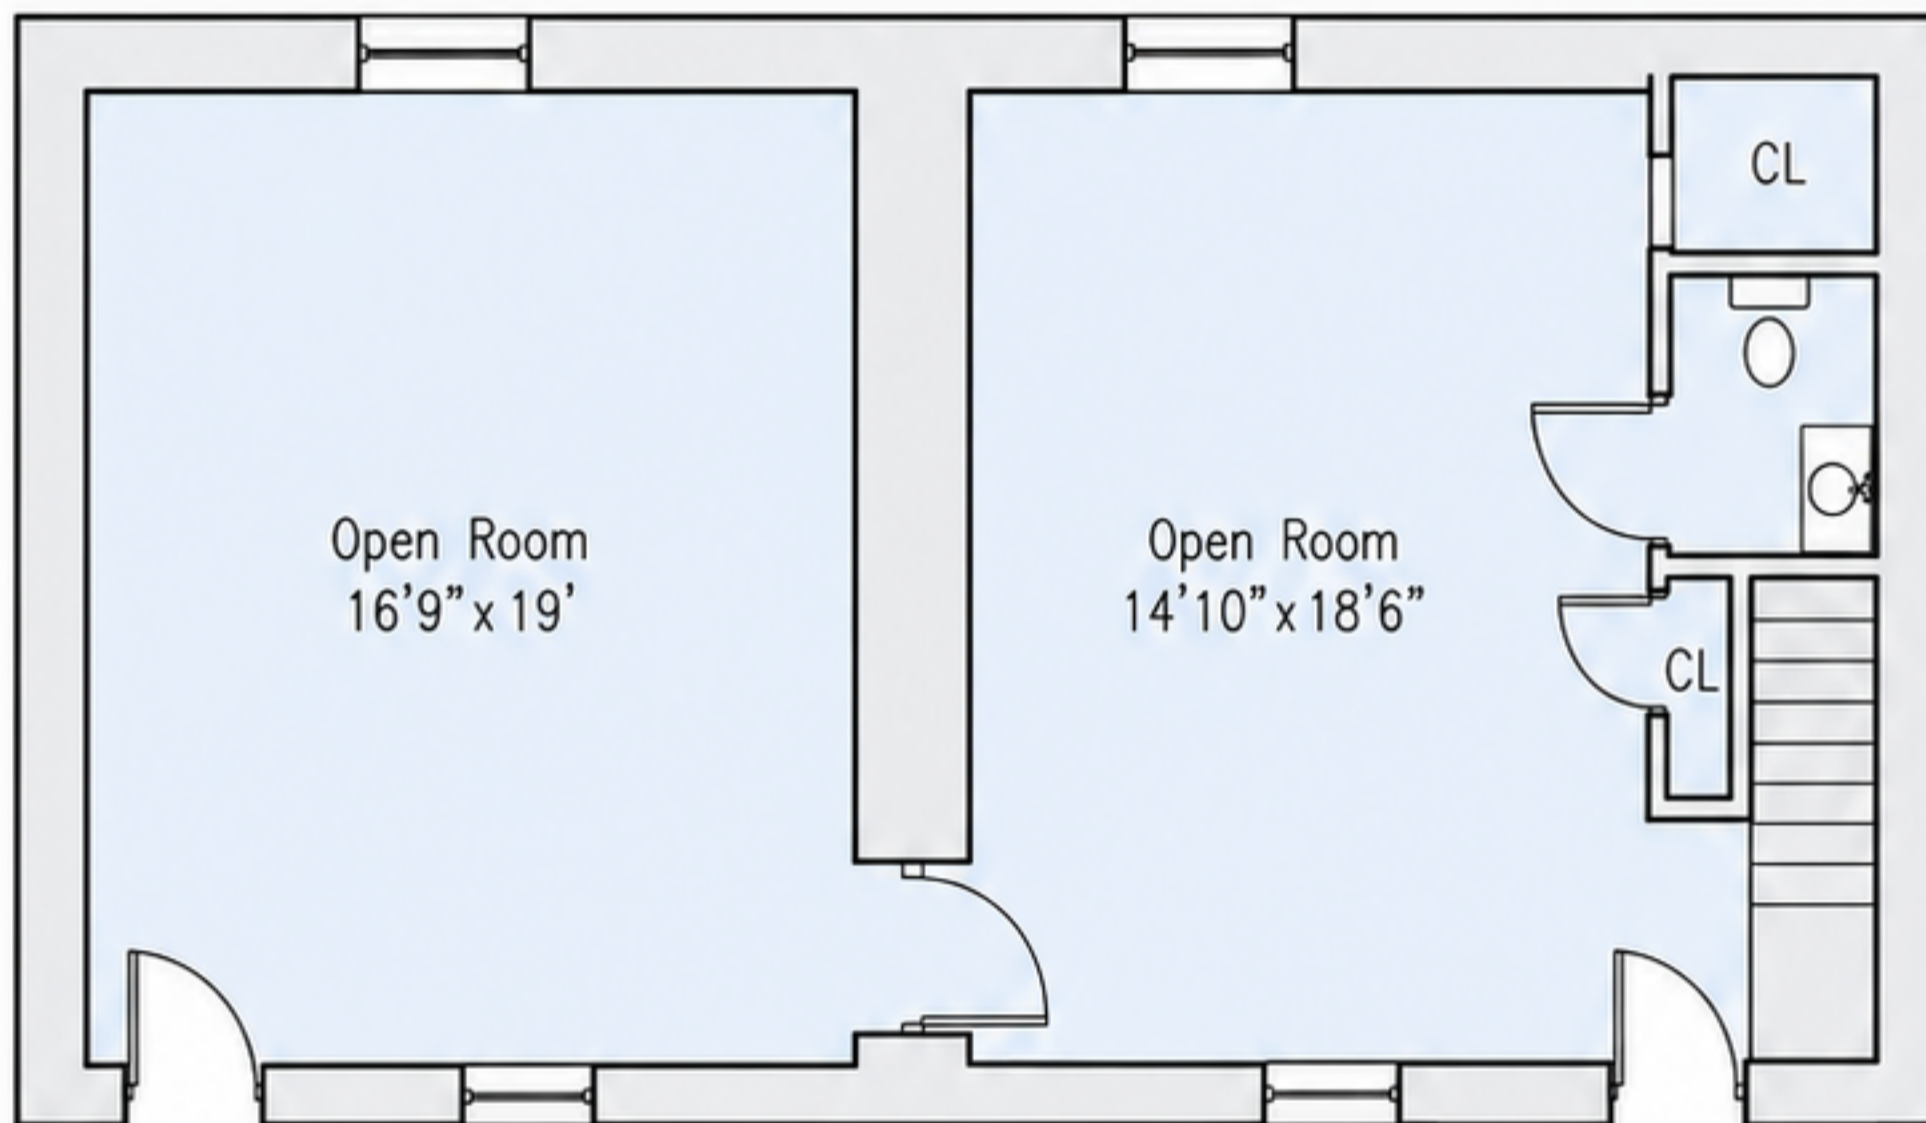

SECOND FLOOR

FIRST FLOOR

820 E. VERNON RD

Philadelphia, PA 19119

THE ANNEX - FLOORS 1 & 2 | APPROX. 1,198 SF

FOR LEASE

Benjamin Chung | Nextdoor Realty

267-797-8663

NextdoorRealtyLLC@gmail.com

Dimensions are approximate and provided for marketing purposes only. Not to scale.