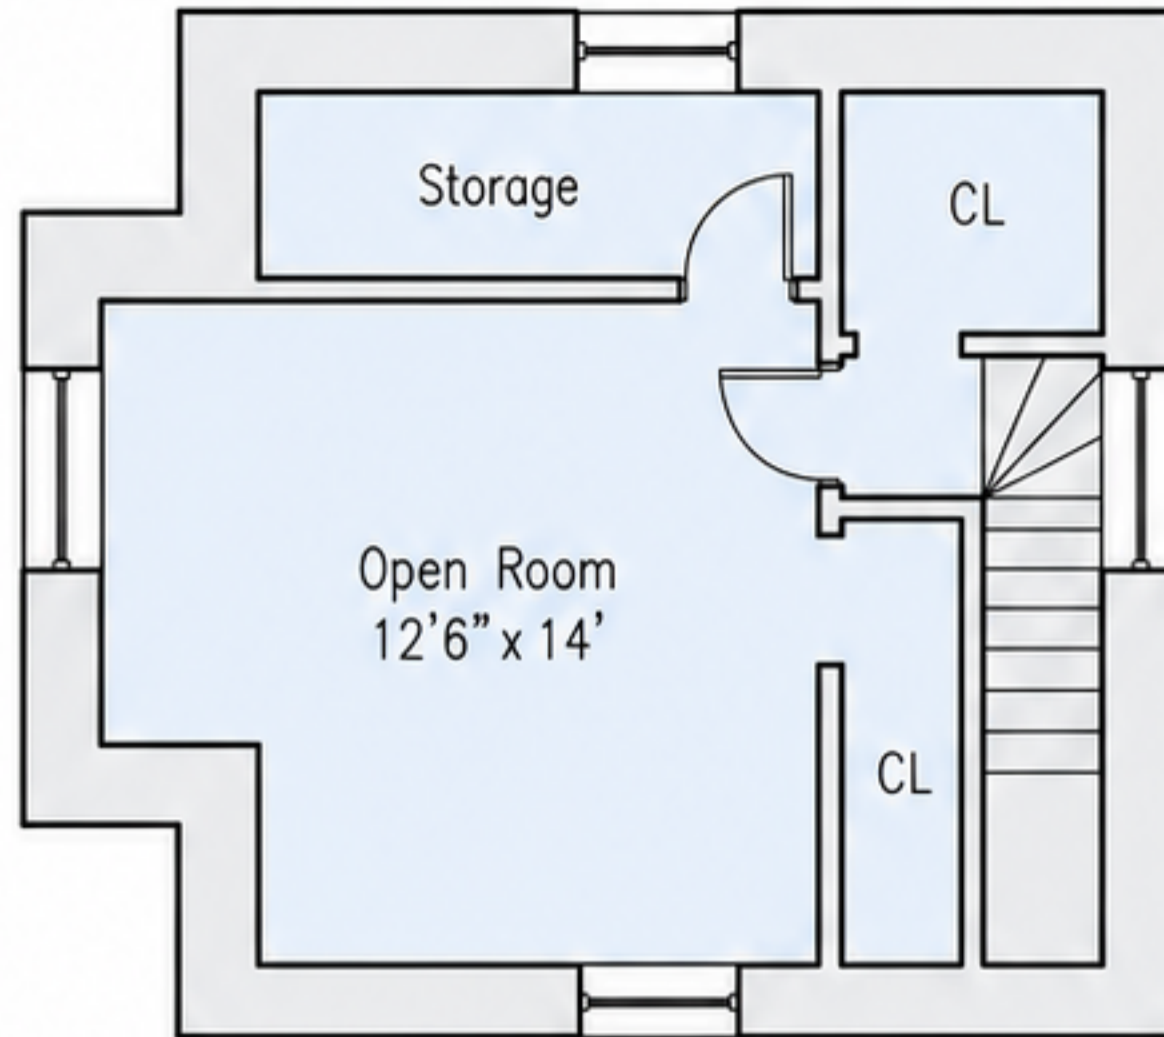

SECOND FLOOR

FIRST FLOOR

820 E. VERNON RD

Philadelphia, PA 19119

THE ANNEX - FLOORS 1 & 2 | APPROX. 1,198 SF

FOR LEASE

Benjamin Chung | Nextdoor Realty

267-797-8663

NextdoorRealtyLLC@gmail.com

Dimensions are approximate and provided for marketing purposes only. Not to scale.