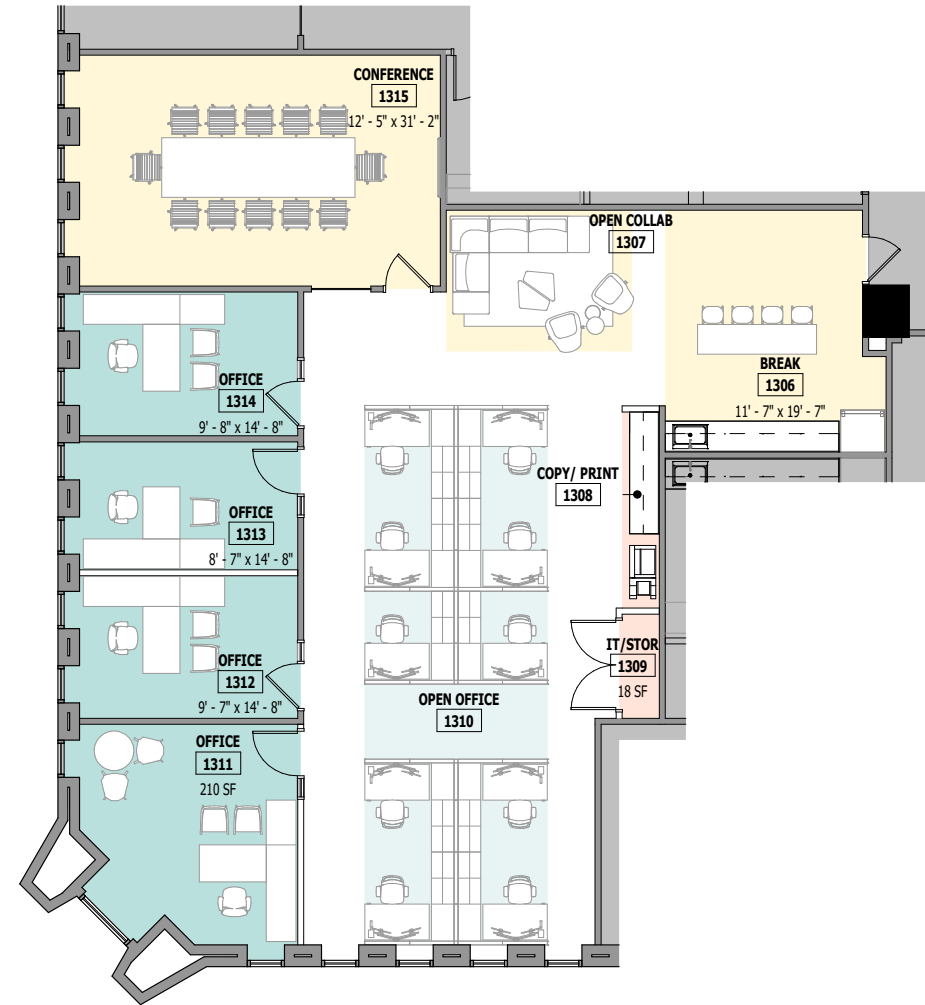

SPEC SUITE SUITE 1306

2,903 RSF

100 WASHINGTON
MINNEAPOLIS, MN

TOM TRACY
tom.tracy@cushwake.com

KATIE TUFFORD
katie.tufford@cushwake.com

HARRISON RUST
harrison.rust@cushwake.com

 **CUSHMAN &
WAKEFIELD**
3500 American Blvd W, Suite 200
Bloomington, MN 55431