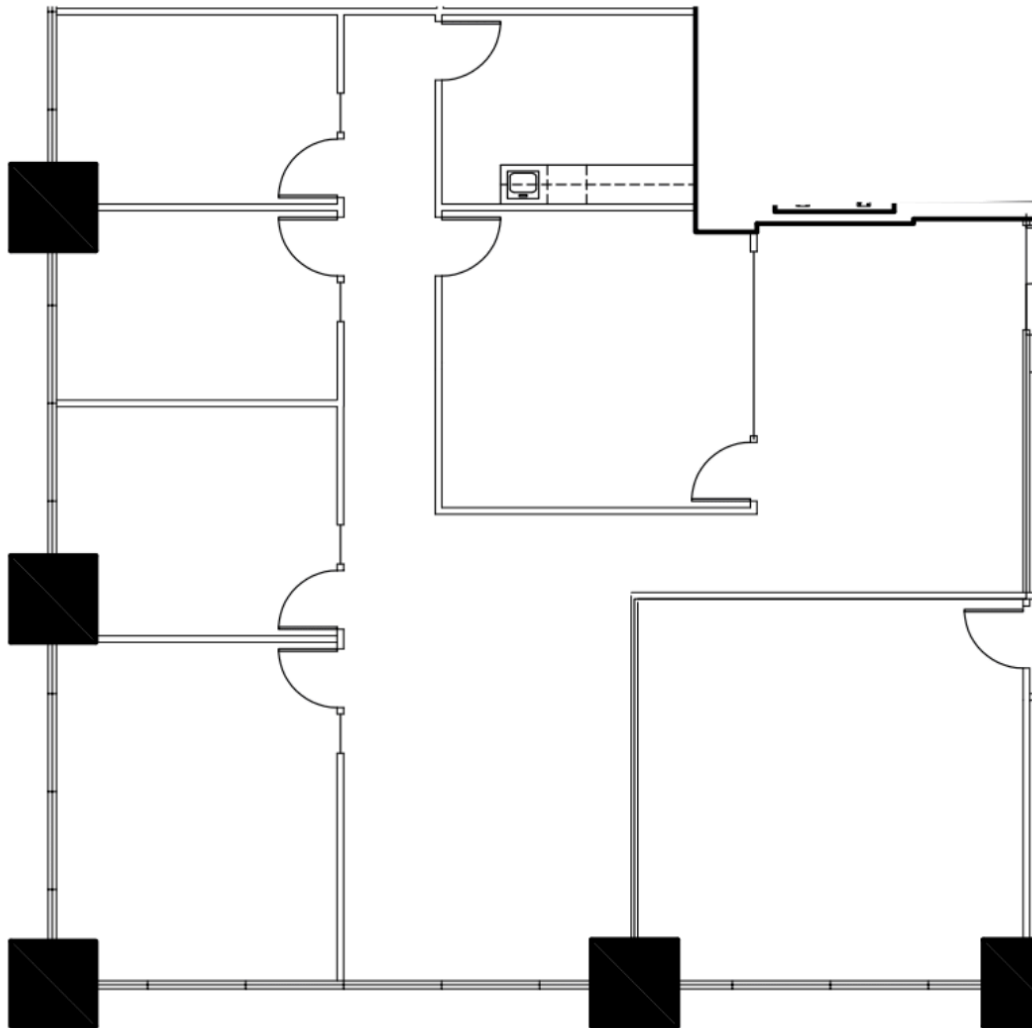

1801

Broadway

Denver, CO 80202

SUITE 900A - 3,311 RSF

Peak Performance In Every Deal.

Leasing Team (720) 230-3138
info@peakcre.com