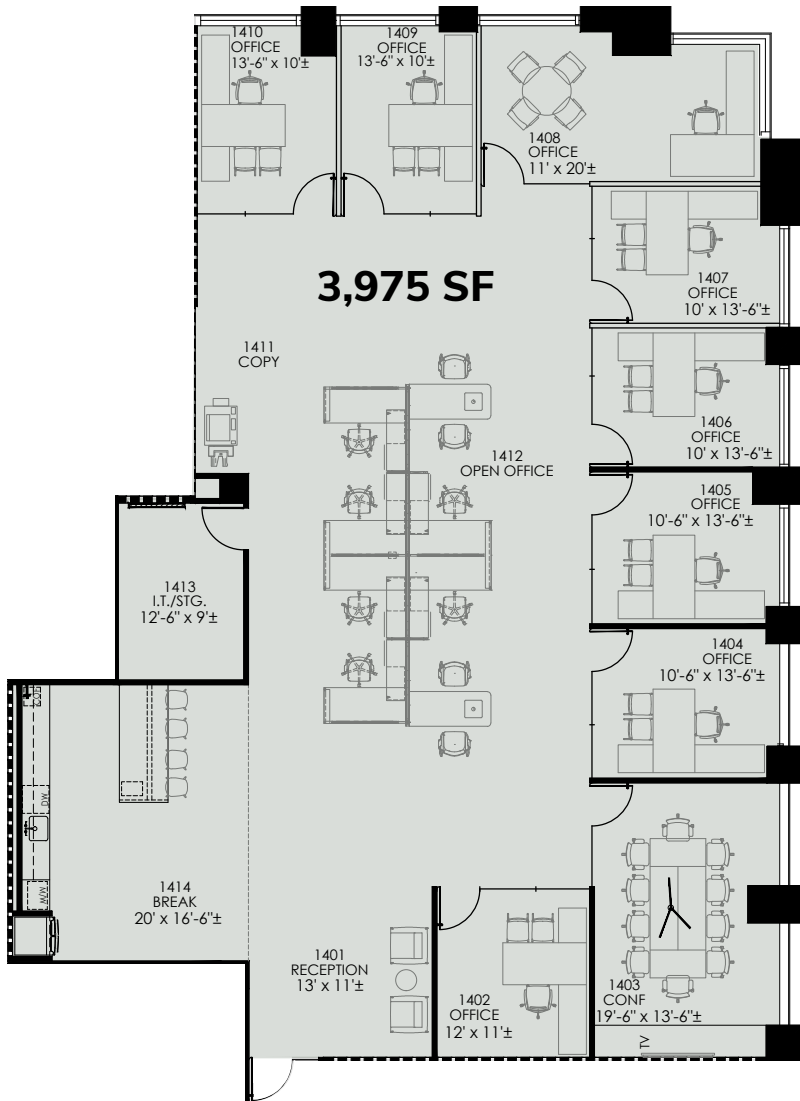

8080 N Central Expy | Suite 1415

Dallas, TX 75206

Will Langenbahn
214.560.5130
will.langenbahn@streamrealty.com

Jenna Phillips
817.825.0636
jenna.phillips@streamrealty.com