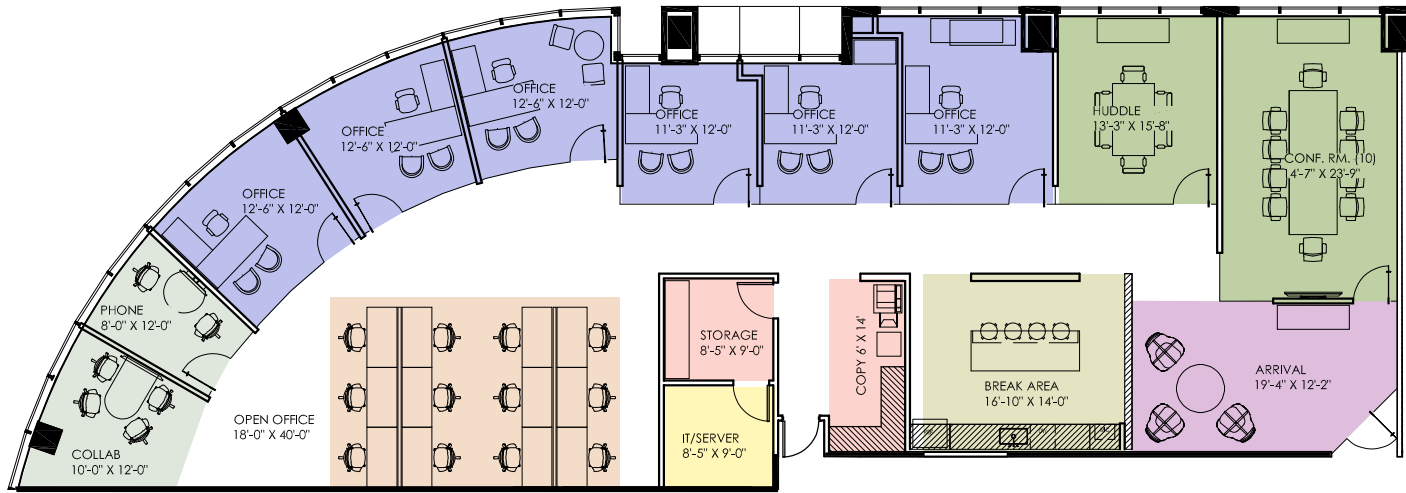

SUITE 925

LEGEND	
WALL / TYPE	
	Existing Partition to Remain
	New Partition
	New Millwork
	New Glass Partition

KEY		
SPACE / TYPE	QTY	
	Arrival	01
	Office	06
	Workstations	12
	Conference	02
	Break	01
	Phone / Collab.	02
	IT / Server	01
	Storage / Copy	02