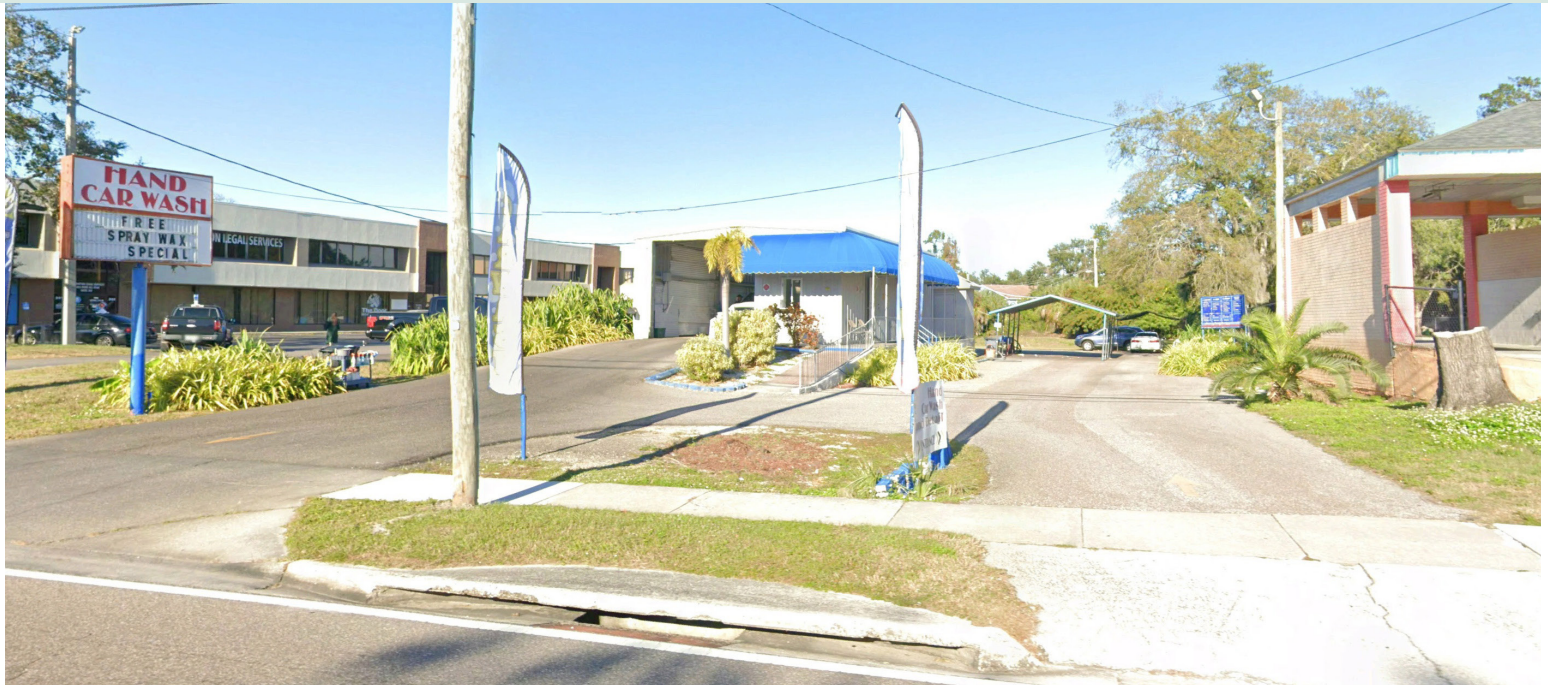

SUPERIOR HAND CAR WASH/DETAILING

5809 Memorial Hwy., Tampa, FL 33615

FOR MORE INFORMATION CONTACT

Anthony Lefler, Broker

Off 813.242.6464 Ext 21

Cel 813.493.6464

anthony@alcommercialinc.com

www.alcommercialinc.com

SUPERIOR HAND CAR WASH/DETAILING

5809 Memorial Hwy., Tampa, FL 33615

41,500 Average Daily Traffic Count

Population Map

FOR MORE INFORMATION CONTACT

Anthony Lefler, Broker

Off 813.242.6464 Ext 21

Cel 813.493.6464