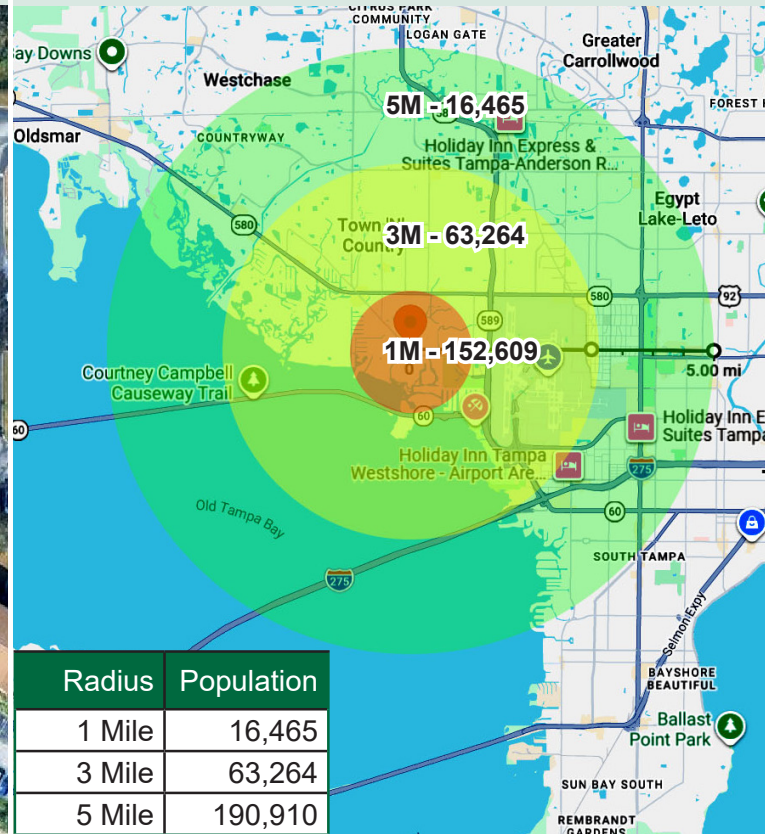

SUPERIOR HAND CAR WASH/DETAILING

5809 Memorial Hwy., Tampa, FL 33615

41,500 Average Daily Traffic Count

Population Map

FOR MORE INFORMATION CONTACT

Anthony Lefler, Broker

Off 813.242.6464 Ext 21

Cel 813.493.6464