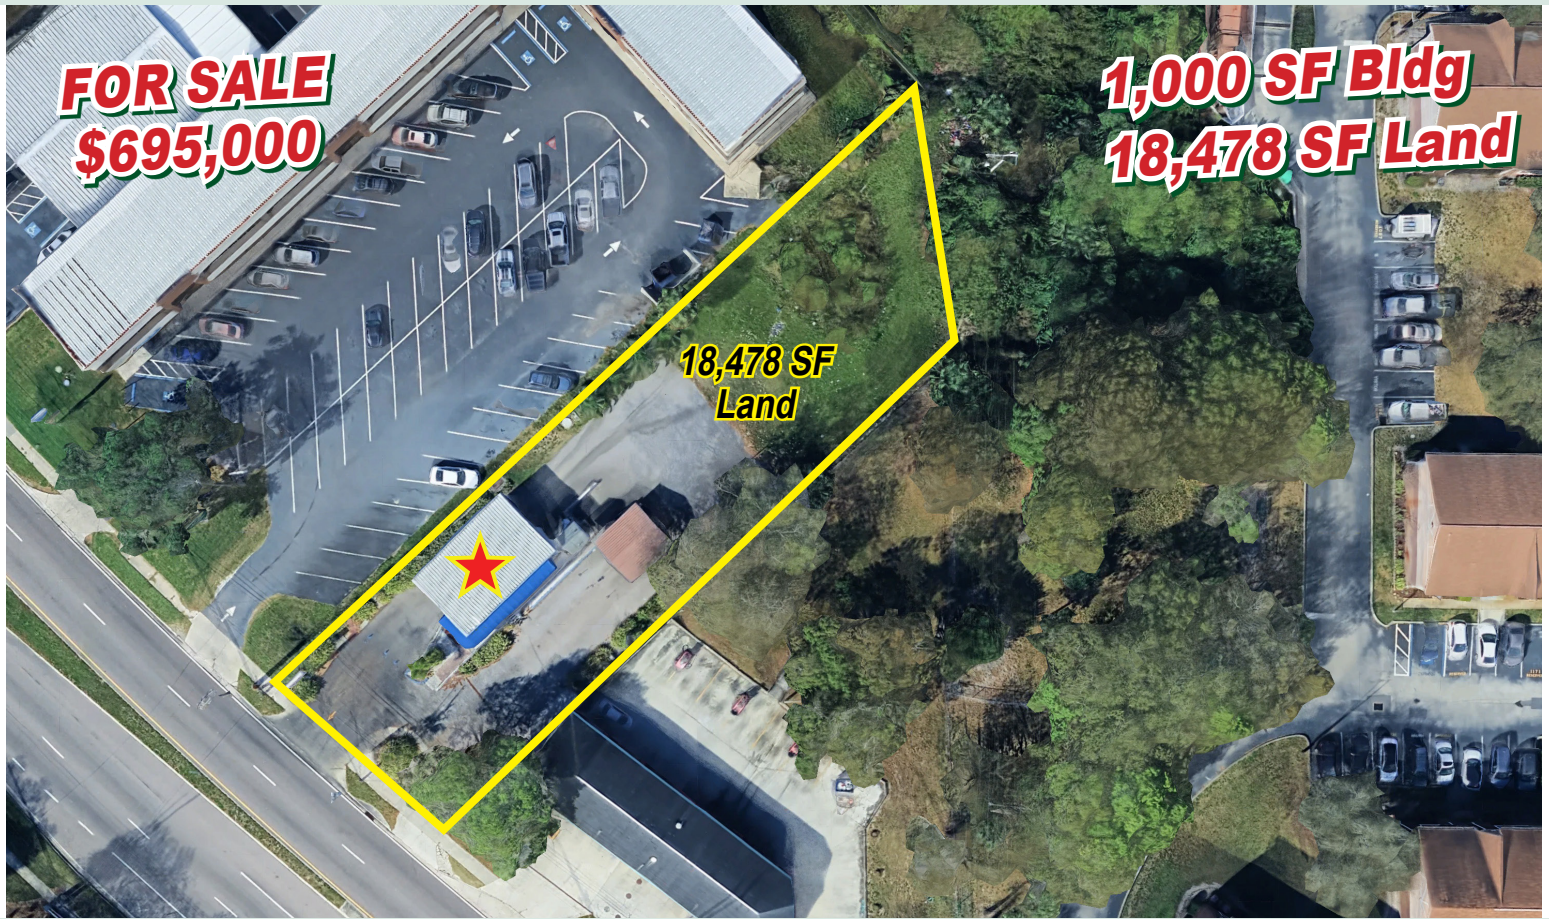

SUPERIOR HAND CAR WASH/DETAILING

5809 Memorial Hwy., Tampa, FL 33615

FOR MORE INFORMATION CONTACT

Anthony Lefler, Broker

Off 813.242.6464 Ext 21

Cel 813.493.6464

anthony@alcommercialinc.com

www.alcommercialinc.com

SUPERIOR HAND CAR WASH/DETAILING

5809 Memorial Hwy., Tampa, FL 33615

41,500 Average Daily Traffic Count

Population Map

FOR MORE INFORMATION CONTACT

Anthony Lefler, Broker

Off 813.242.6464 Ext 21

Cel 813.493.6464