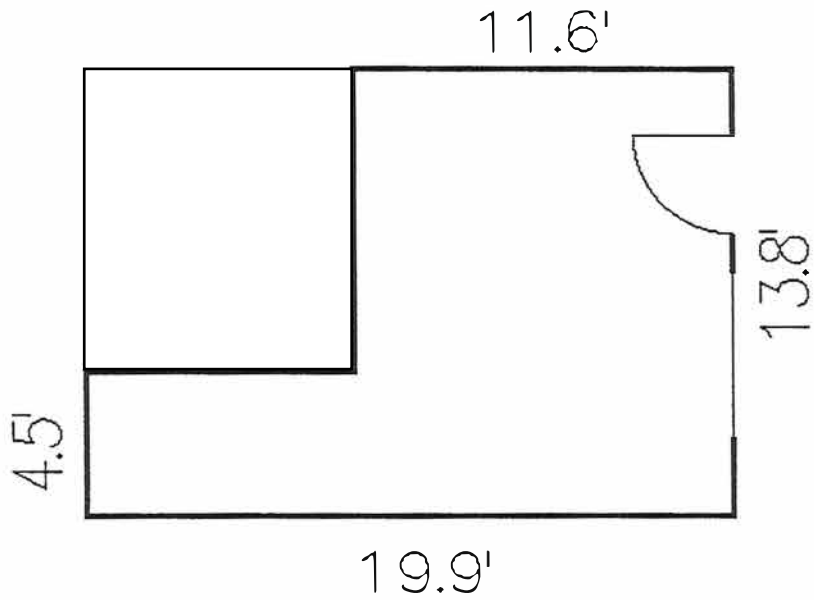

SUITE 219

INTERIOR MEASUREMENTS

SCALE: 1 inch = 6 feet

| NAME OF AREA | TOTALS |
|---------------|--------|
| Building Area | 275 |