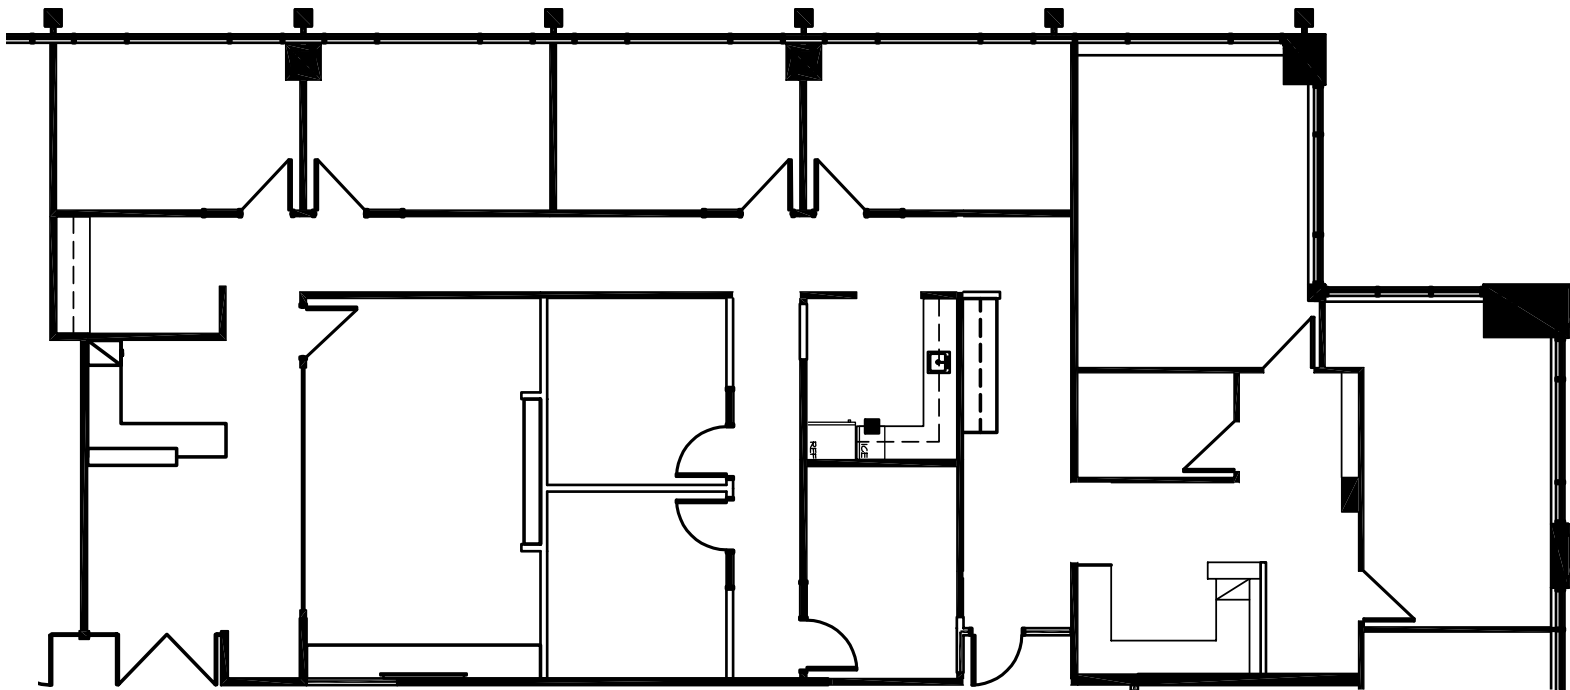

SUITE 200 | 3,656 SF

NEWMARK

SKB

For more information, please contact:

Brett Abramson

t 602-803-6604

brett.abramson@nrmk.com

Chris Beall