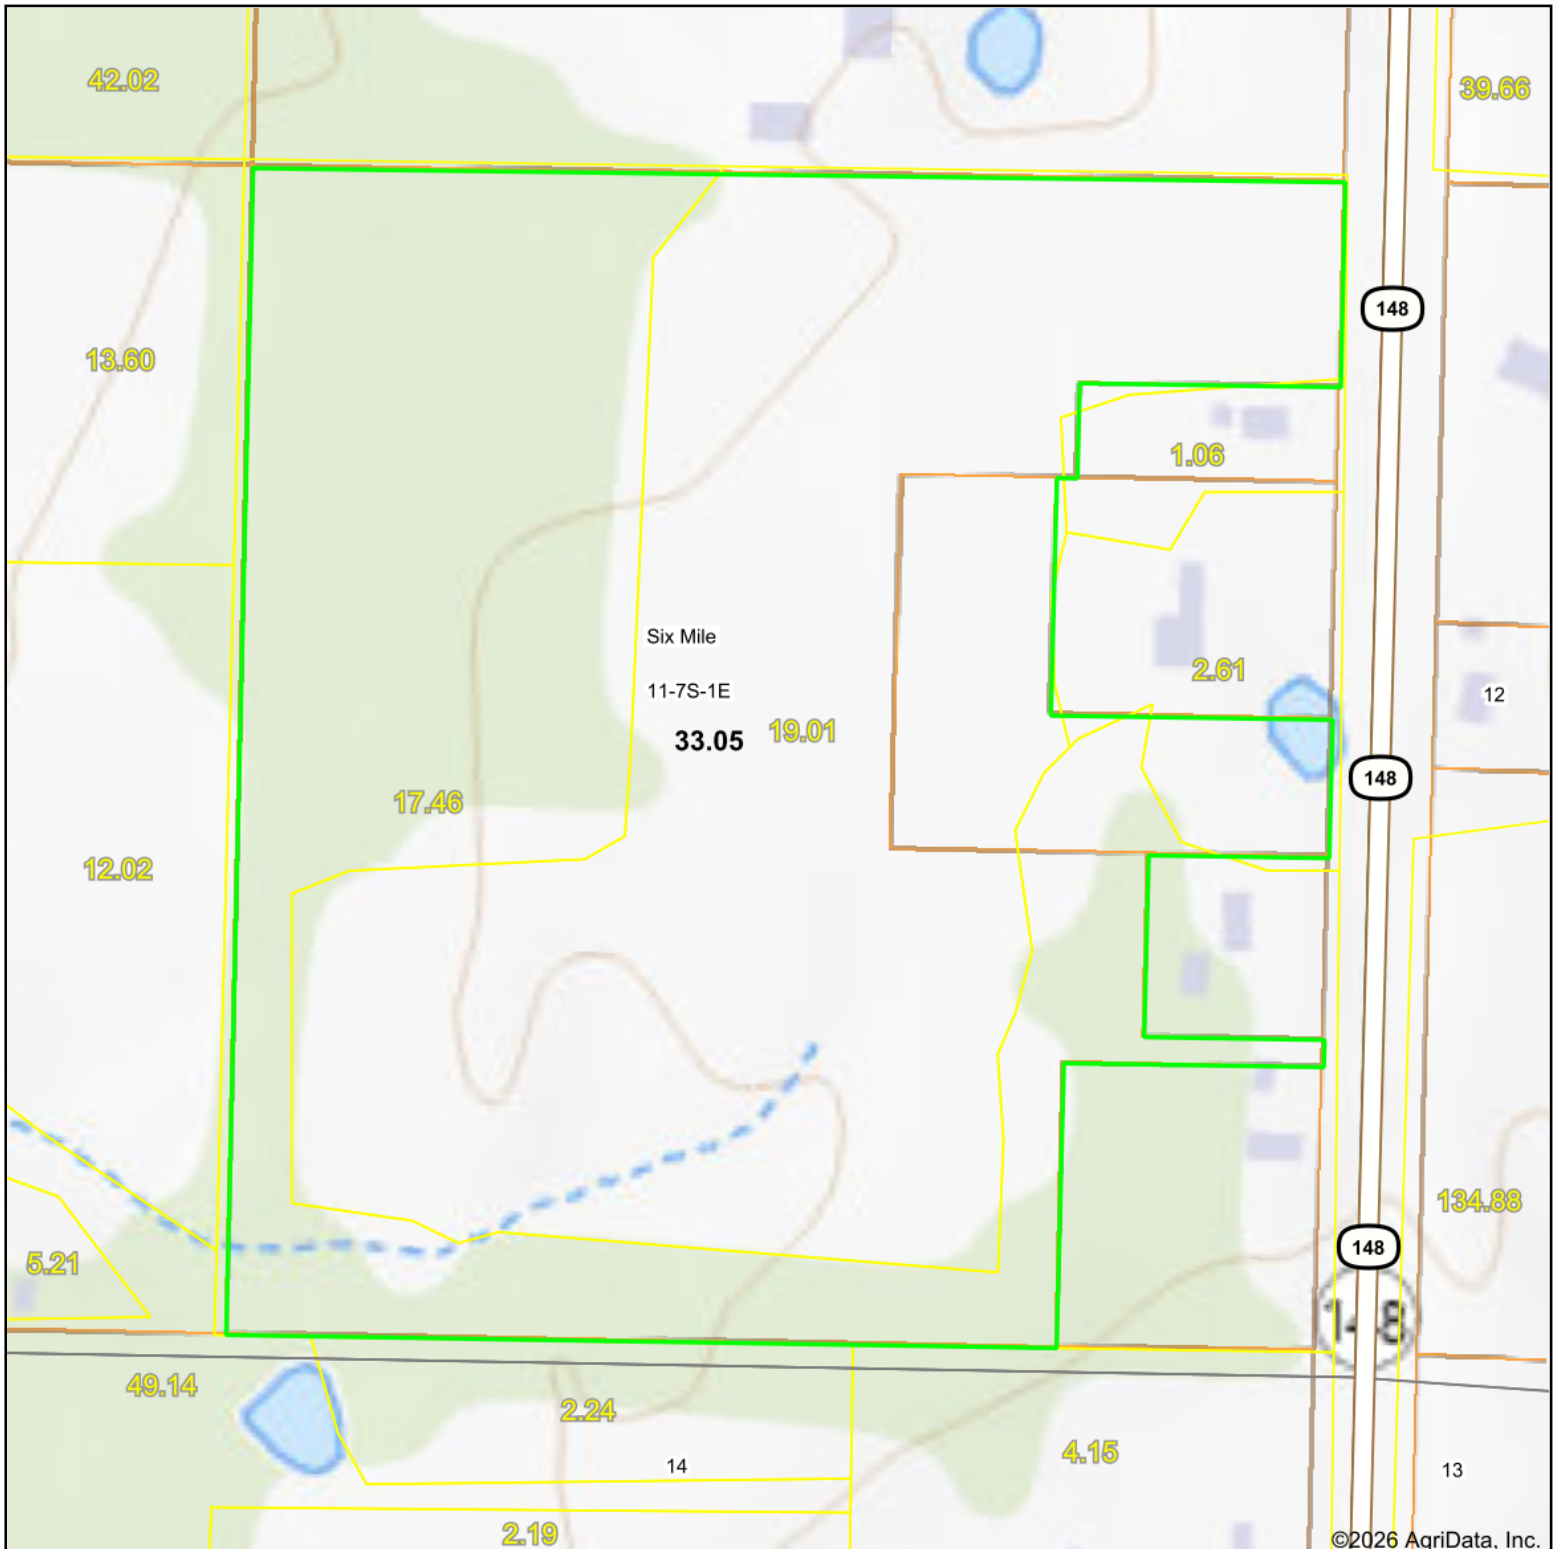

Topography Map

Map Center: 37° 55' 23.16, -89° 3' 39.81

11-7S-1E
Franklin County
Illinois

2/11/2026

Maps Provided By:

© AgriData, Inc. 2025 www.AgriDataInc.com