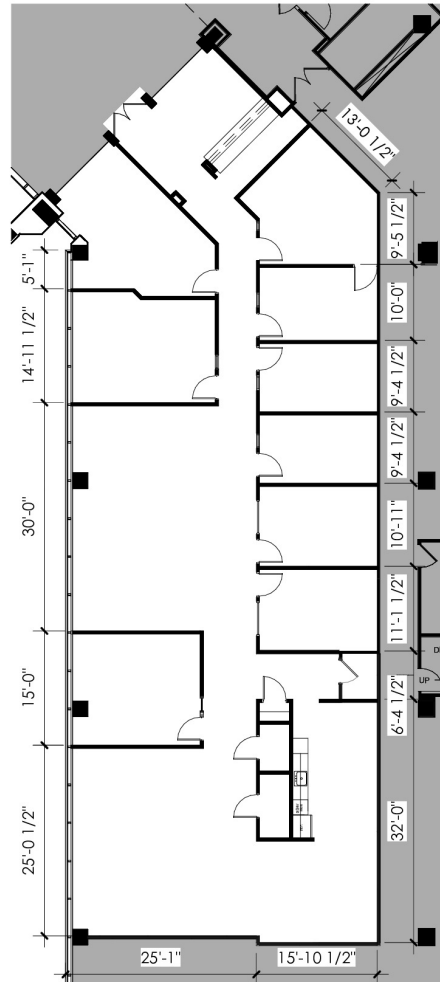

200 ASHFORD CENTER

Suite 100 | 5,091 RSF

Matt Fergus

Vice President
404.414.7059
mfergus@lpc.com

Seabie Hickson IV

Vice President
404.376.1295
shickson@lpc.com

Lincoln