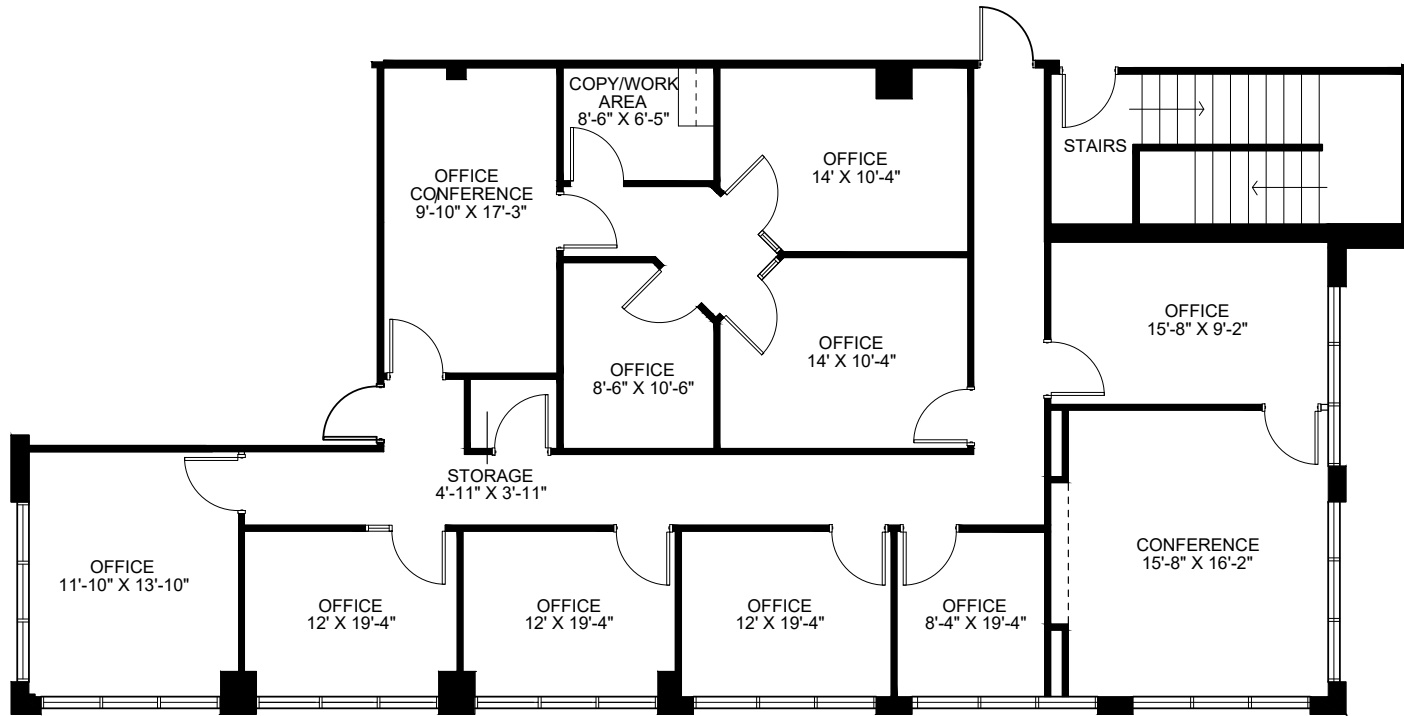

Suite 300

2,515 sf

Vineyard Centre II
1452 Hughes Road
Grapevine, TX 76051

KEY PLAN

Get more
information

Lindsay Wolcott
214.538.6224
Lindsay.Wolcott@FoundryCommercial.com