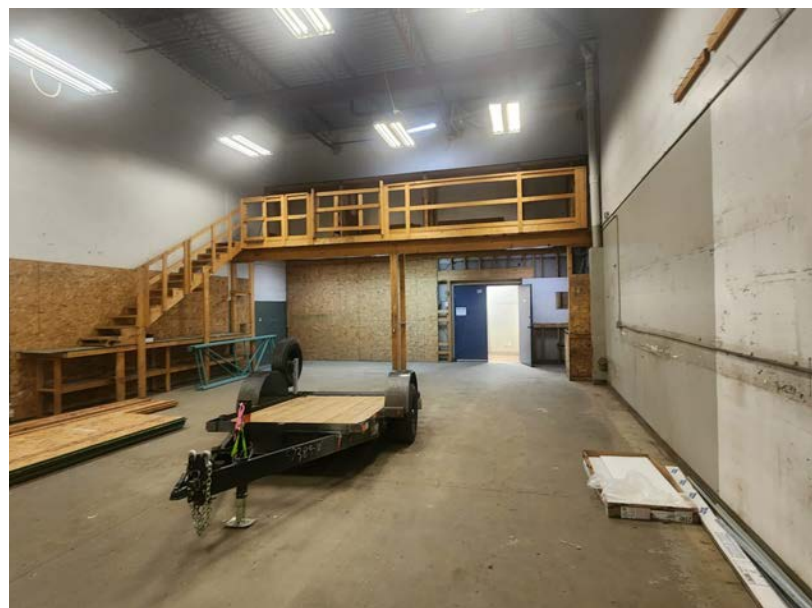

FOR LEASE

Unit 15047

LIZOTTE
AND ASSOCIATES REAL ESTATE INC

ADDITIONAL INFORMATION

- LED lighting;
- Telus Fiber;
- Surface parking stalls;
- Floor Drain;