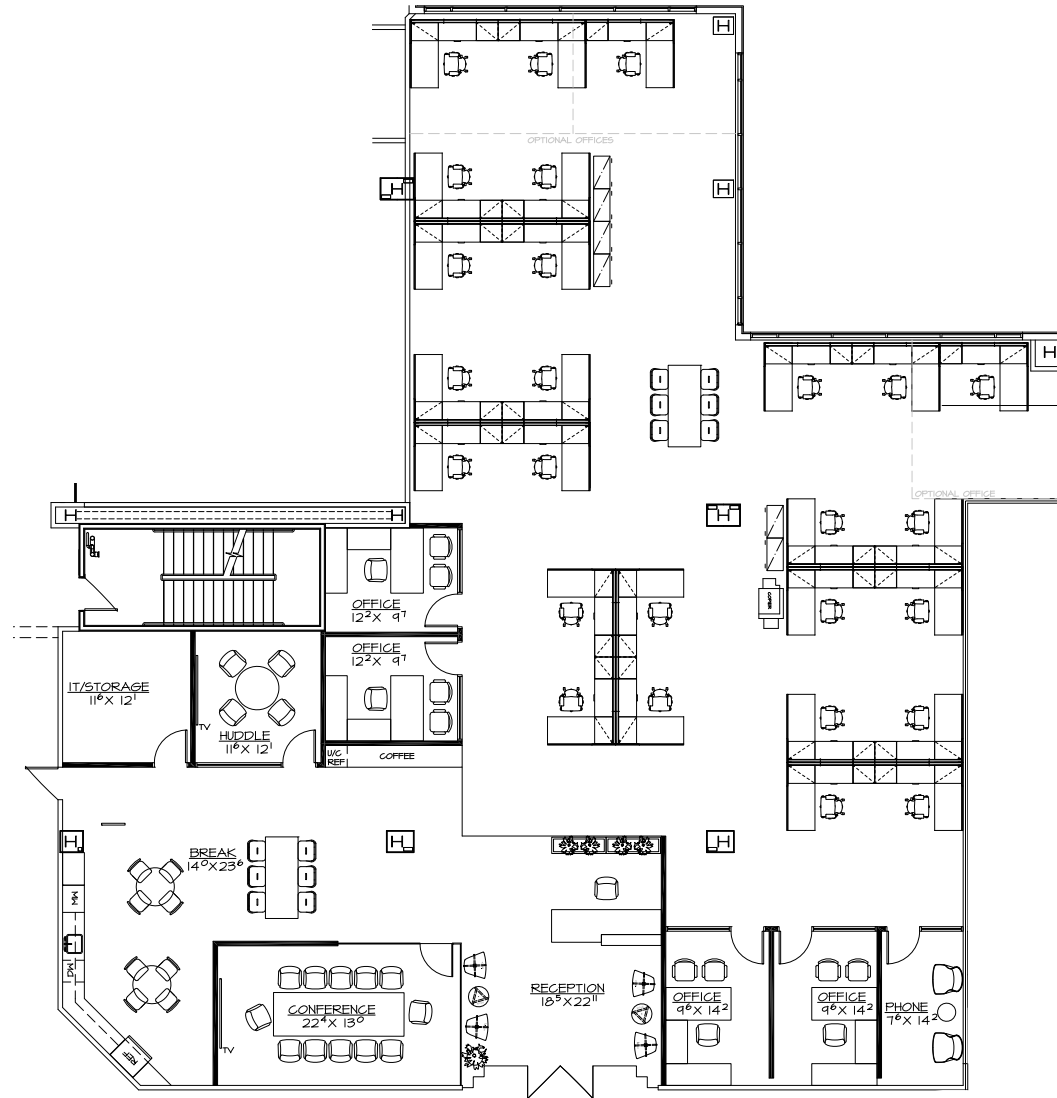

PARADISE VALLEY

CORPORATE CENTER

SUITE 340

±6,642 RSF (Spec Suite)

OFFICE LEASING

TIM WHITTEMORE

Senior Director
+1 602 229 5931
tim.whittemore@cushwake.com

PATRICK SCHRIMSHER