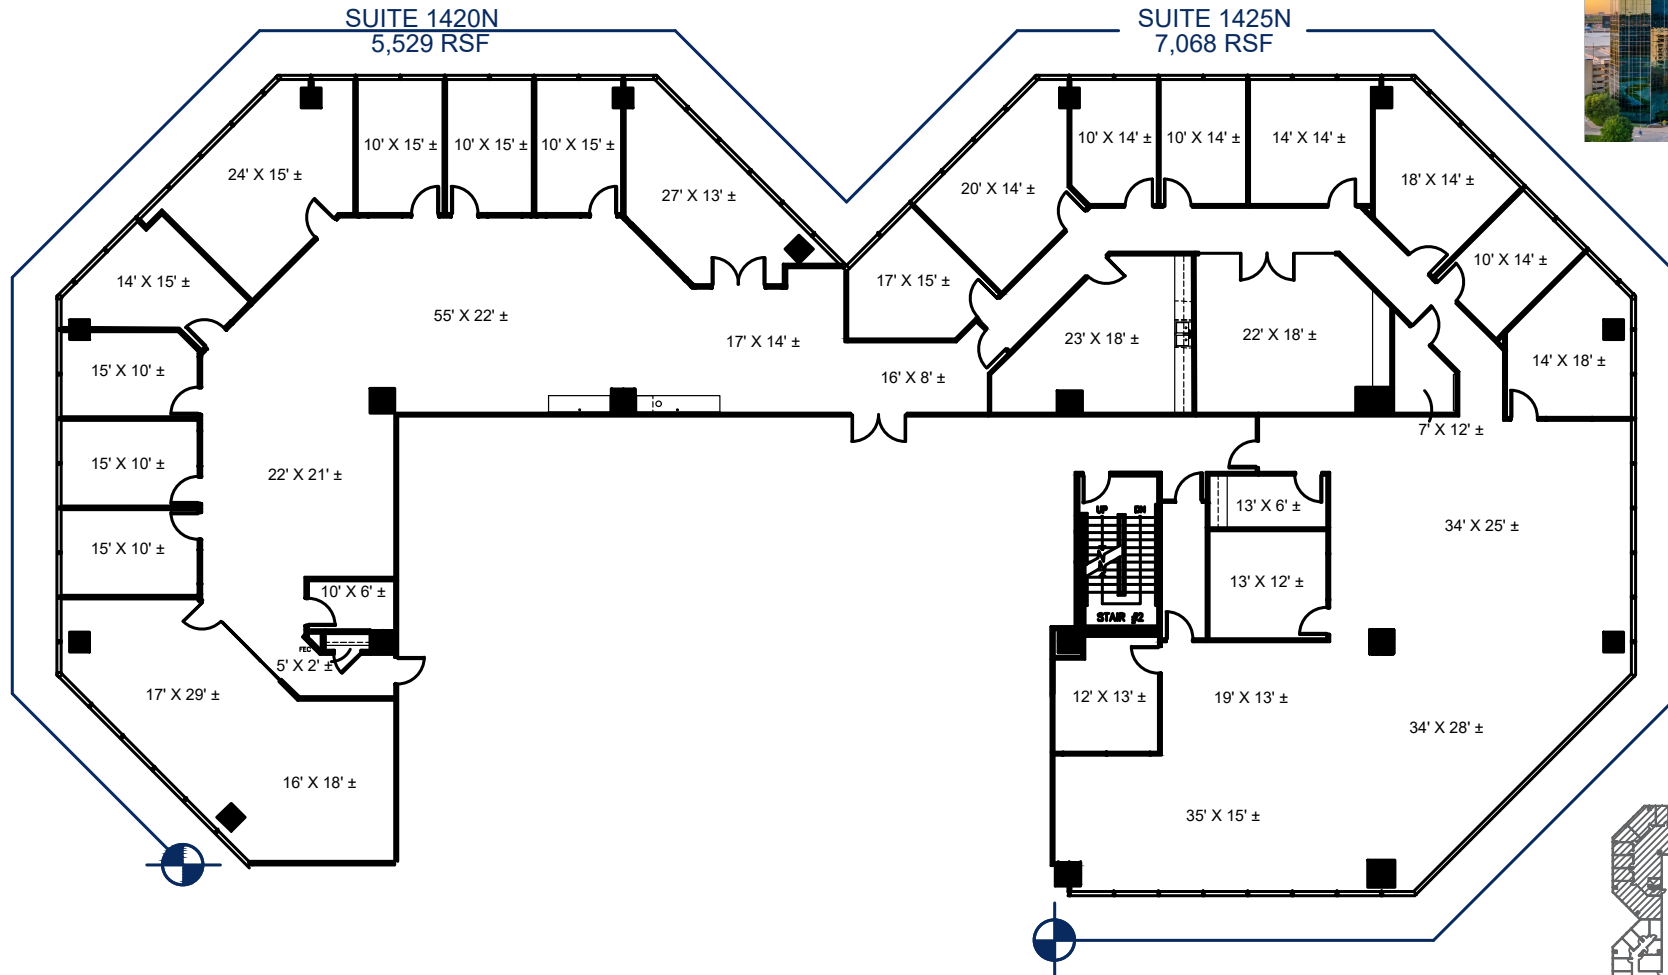

# URBAN TOWERS

222 W LAS COLINAS BLVD.  
IRVING, TX 75038

# URBAN TOWERS

SUITES 1420N + 1425N  
12,597 TOTAL RSF