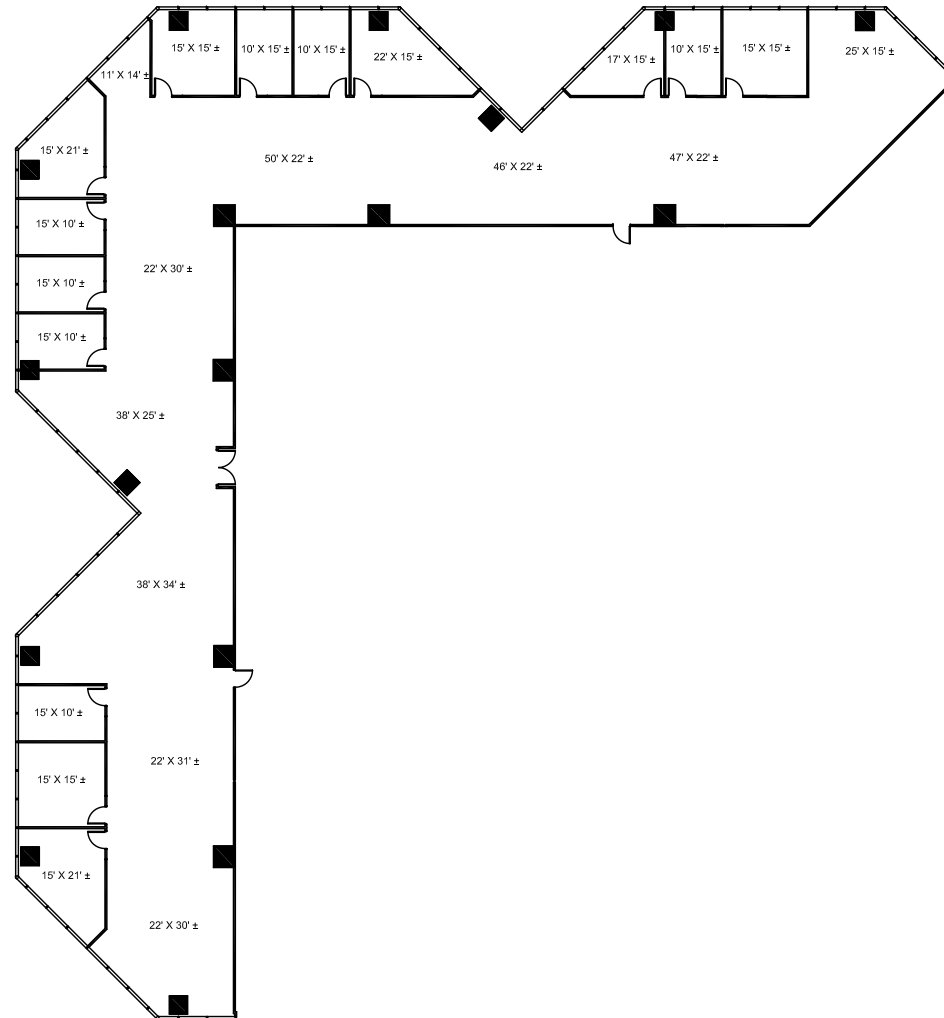

# URBAN TOWERS

SUITE 625N - 11,948 RSF