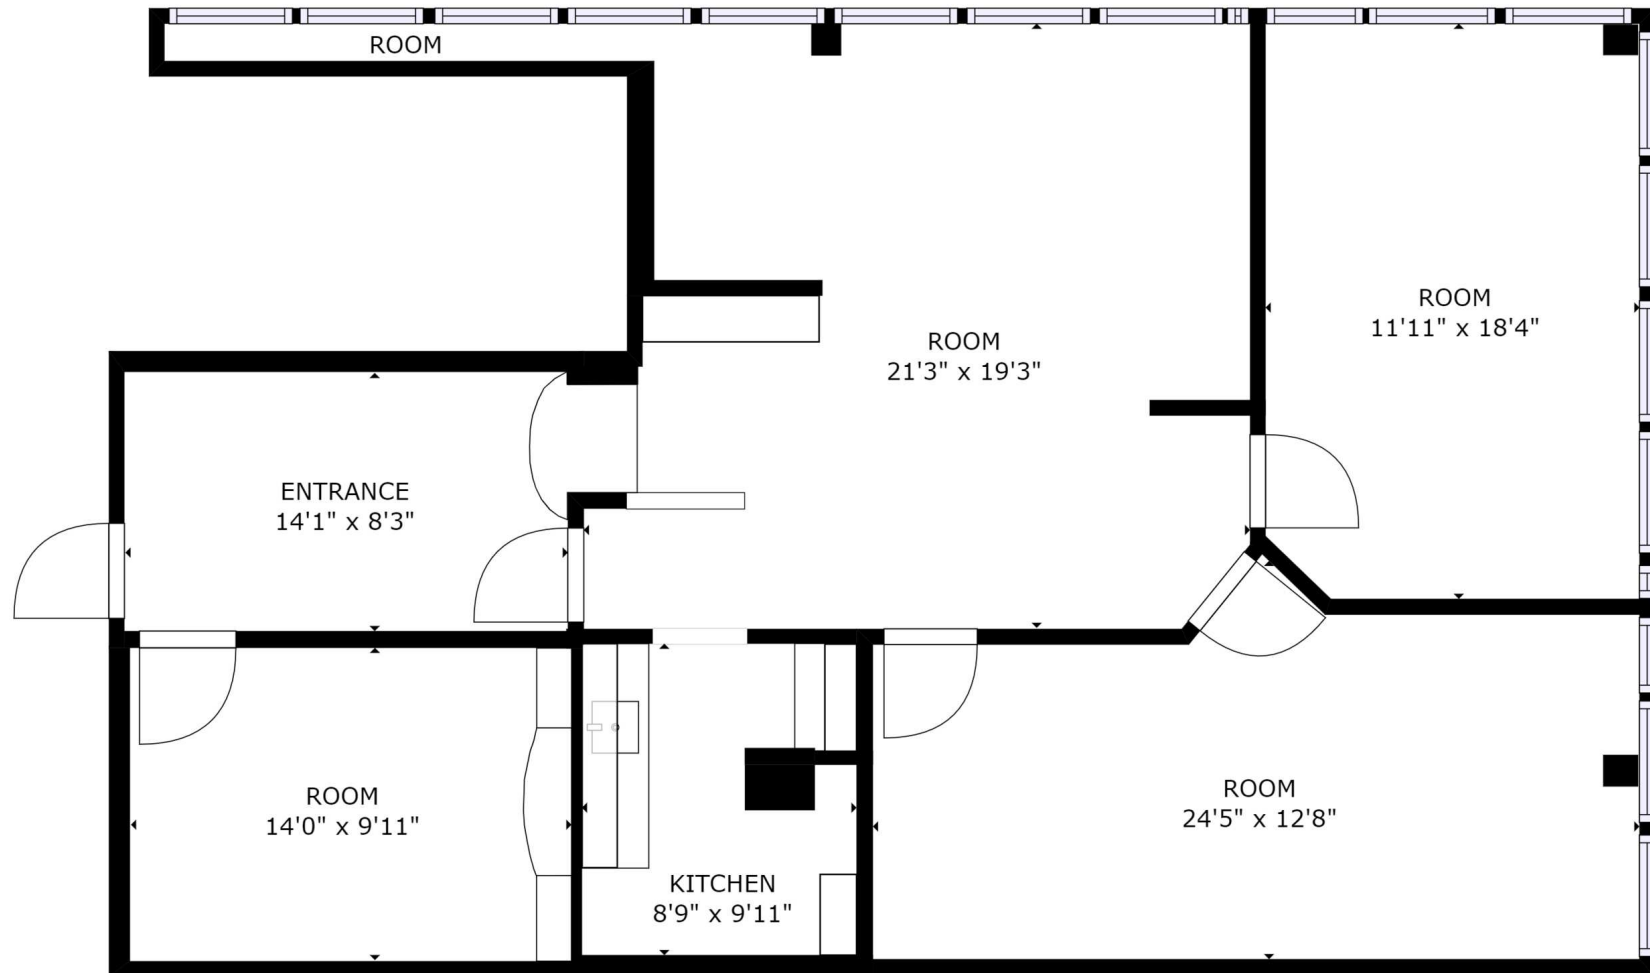

# Suite 203 | 1,594 RSF

Gary Gagne  
561.339.3191  
ggagne@welltower.com