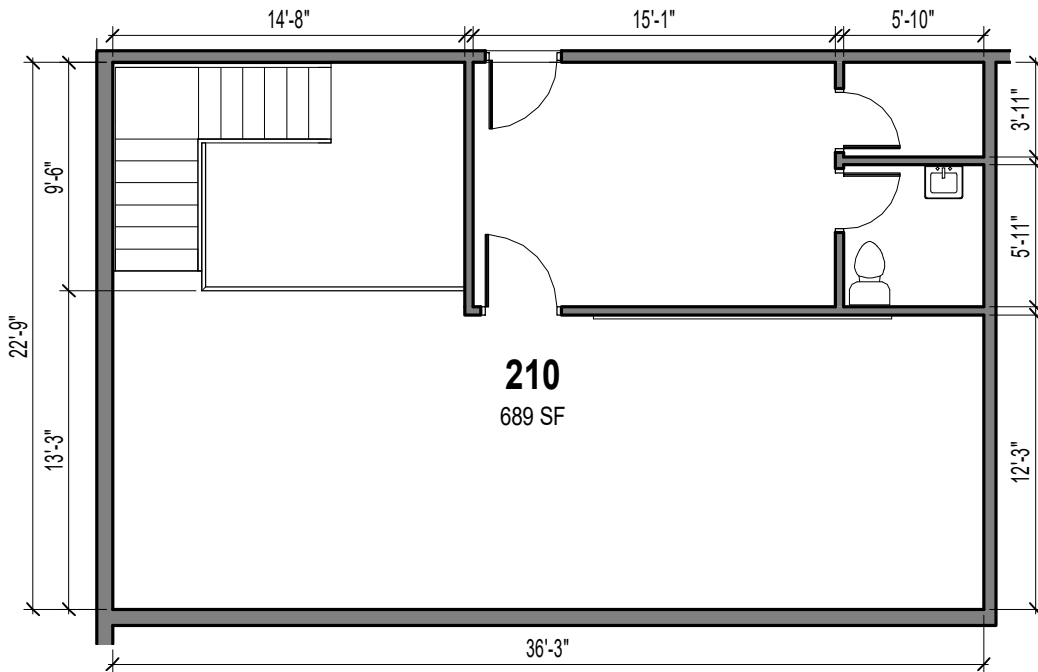

PARADISE PALMS PLAZA

1616 E MAIN STREET, MESA, ARIZONA 85203

OWNER & MANAGED BY
CATTAZUZZI INVESTMENTS, LLC
P.O. Box 89249 TUCSON, ARIZONA 85752
520.390.9946 PARADISEPALMSPLAZA@GMAIL.COM

PLAN NOTES:

SUITE 241 1,133 Usable SF - 1,213 Rentable SF