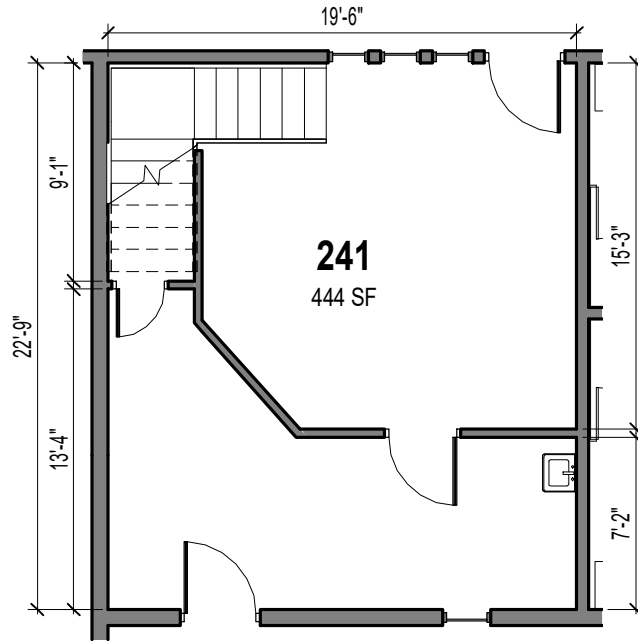

PARADISE PALMS PLAZA

1616 E MAIN STREET, MESA, ARIZONA 85203

OWNER & MANAGED BY
CATTAZUZZI INVESTMENTS, LLC
P.O. Box 89249 TUCSON, ARIZONA 85752
520.390.9946 PARADISEPALMSPLAZA@GMAIL.COM

PLAN NOTES:

SUITE 241 1,133 Usable SF - 1,213 Rentable SF