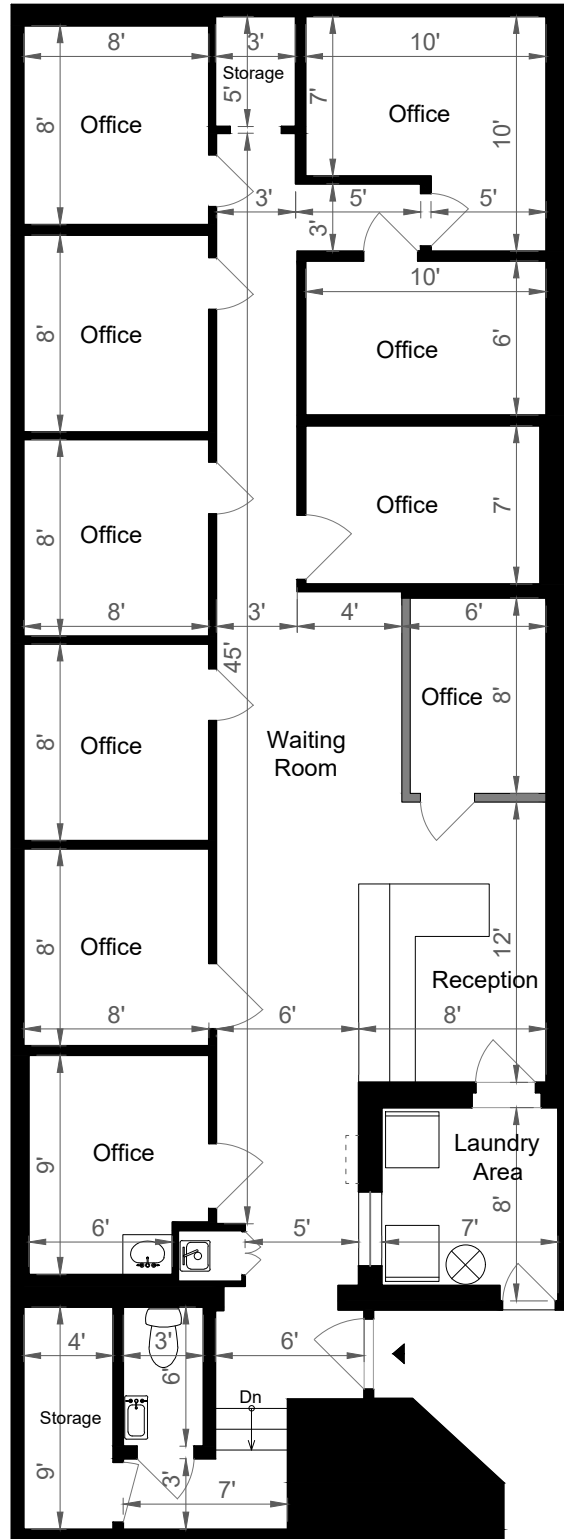

550B CASTRO STREET

SAN FRANCISCO, CA 94114

**Estimated Total
Square Footage: 1,325 SQ FT**
*Calculated from outside face of exterior walls
and center line of demising walls.*

FLOOR PLAN