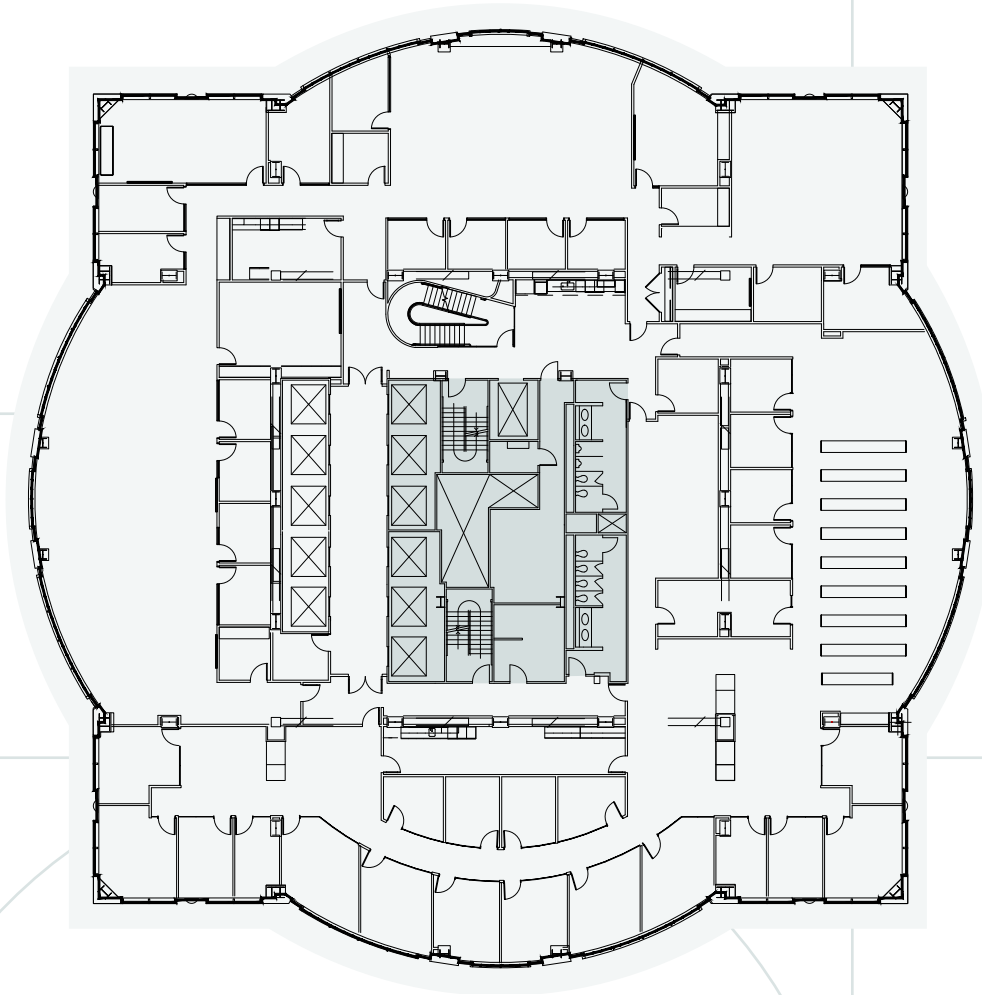

FLOOR 40

SUITE 4000

24,084 SF

AVAILABLE 7/1/2025

TOWER
1201

BROKER CONTACT

Lloyd Low

+1 206 607 1796
lloyd.low@jll.com