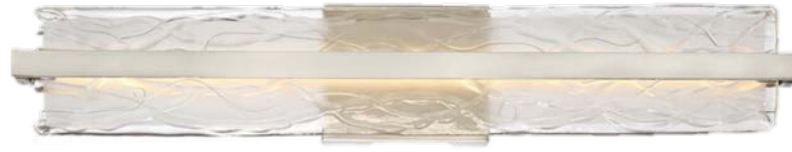

Countertops:
Cambria Lakedale

Perimeter: Silver Gray
Island: Pecan on Oak

Hardware

Main Floor: North Point Beach Haven Birch

Dining Light: Bailey

Island Lights:
Sphere

Master Bath

Countertops: Ella

Vanity Light: Ballston

Hardware

Main Floor: North Point Beach Haven Birch

Cabinets: Silver Gray

Unit #3

Paradise Cay
Townhouses

Brookside
Development

Bath 2

Countertops: Ella

Vanity Light: Rondelle

Hardware

Cabinets: Naval

Wall Tile: 13x36 Duomo
Floor Tile: Corolla Hex gray

Bath 3

Vanity Light: Glacial

Countertops: Ella