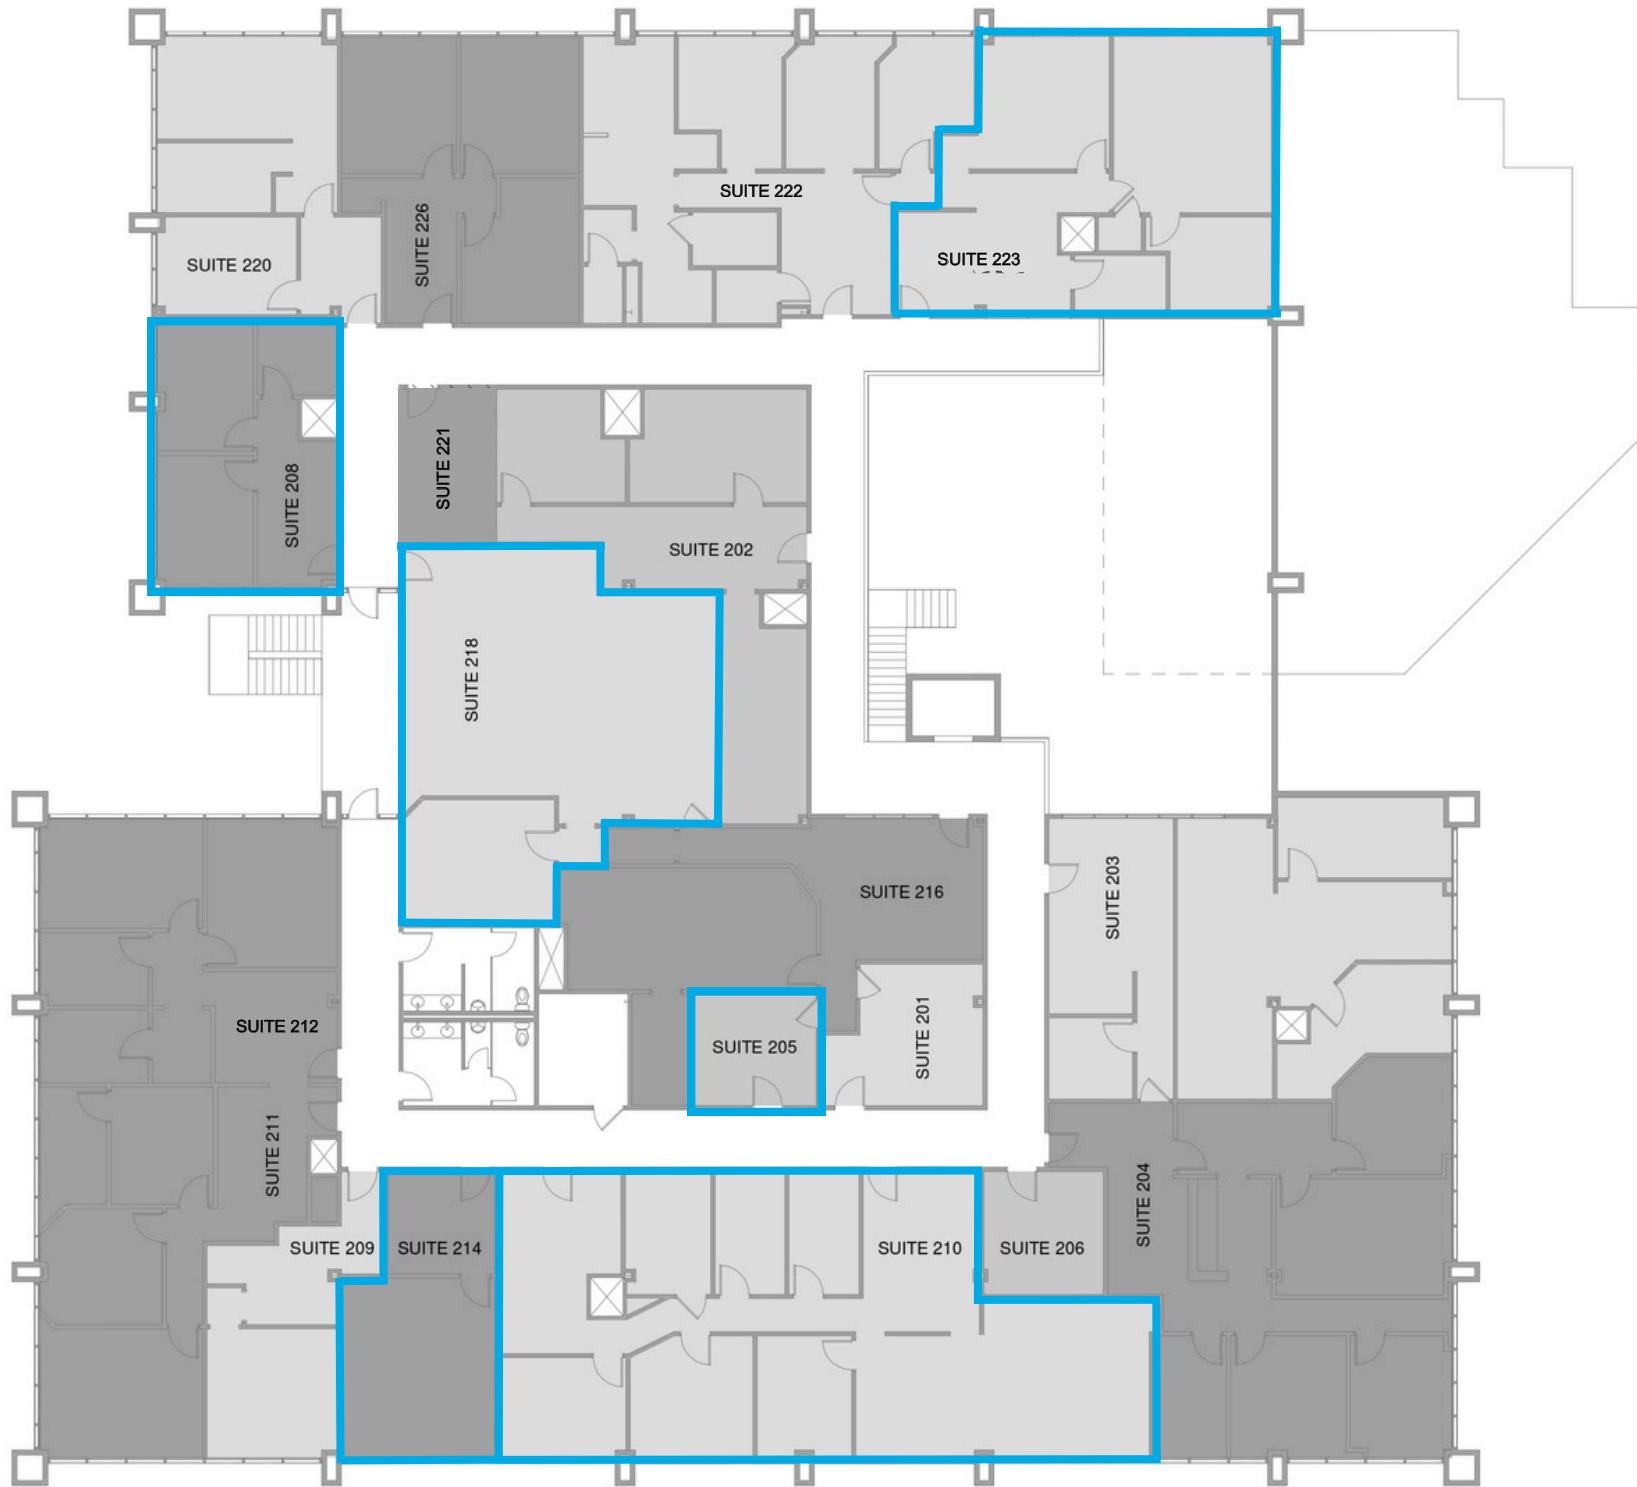

955 Dairy Ashford Rd,
Houston, TX 77079

955 Dairy Ashford Rd,
Houston, TX 77079