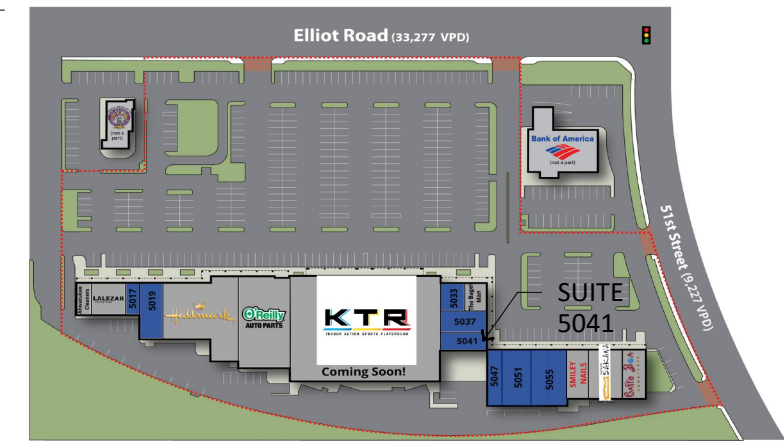

AHWATUKEE PLAZA
 5031 EAST ELLIOT RD., PHOENIX, AZ 85044

FLOOR PLAN - SUITE 5041

SCALE: 3/16"=1'-0"

AHWATUKEE PLAZA - SUITE 5041
 5031 E ELLIOT RD
 PHOENIX AZ 85044
 DATE: 04/03/2023

FL-3
 © 2023 RKA A ARCHITECTS, INC. ALL RIGHTS RESERVED. THIS DRAWING IS AN INSTRUMENT OF SERVICE. IT IS THE PROPERTY OF RKA A ARCHITECTS, INC. AND MAY NOT BE REPRODUCED, COPIED, OR DISCLOSED WITHOUT WRITTEN PERMISSION OF THE ARCHITECT.
 RKA A# 23053.50