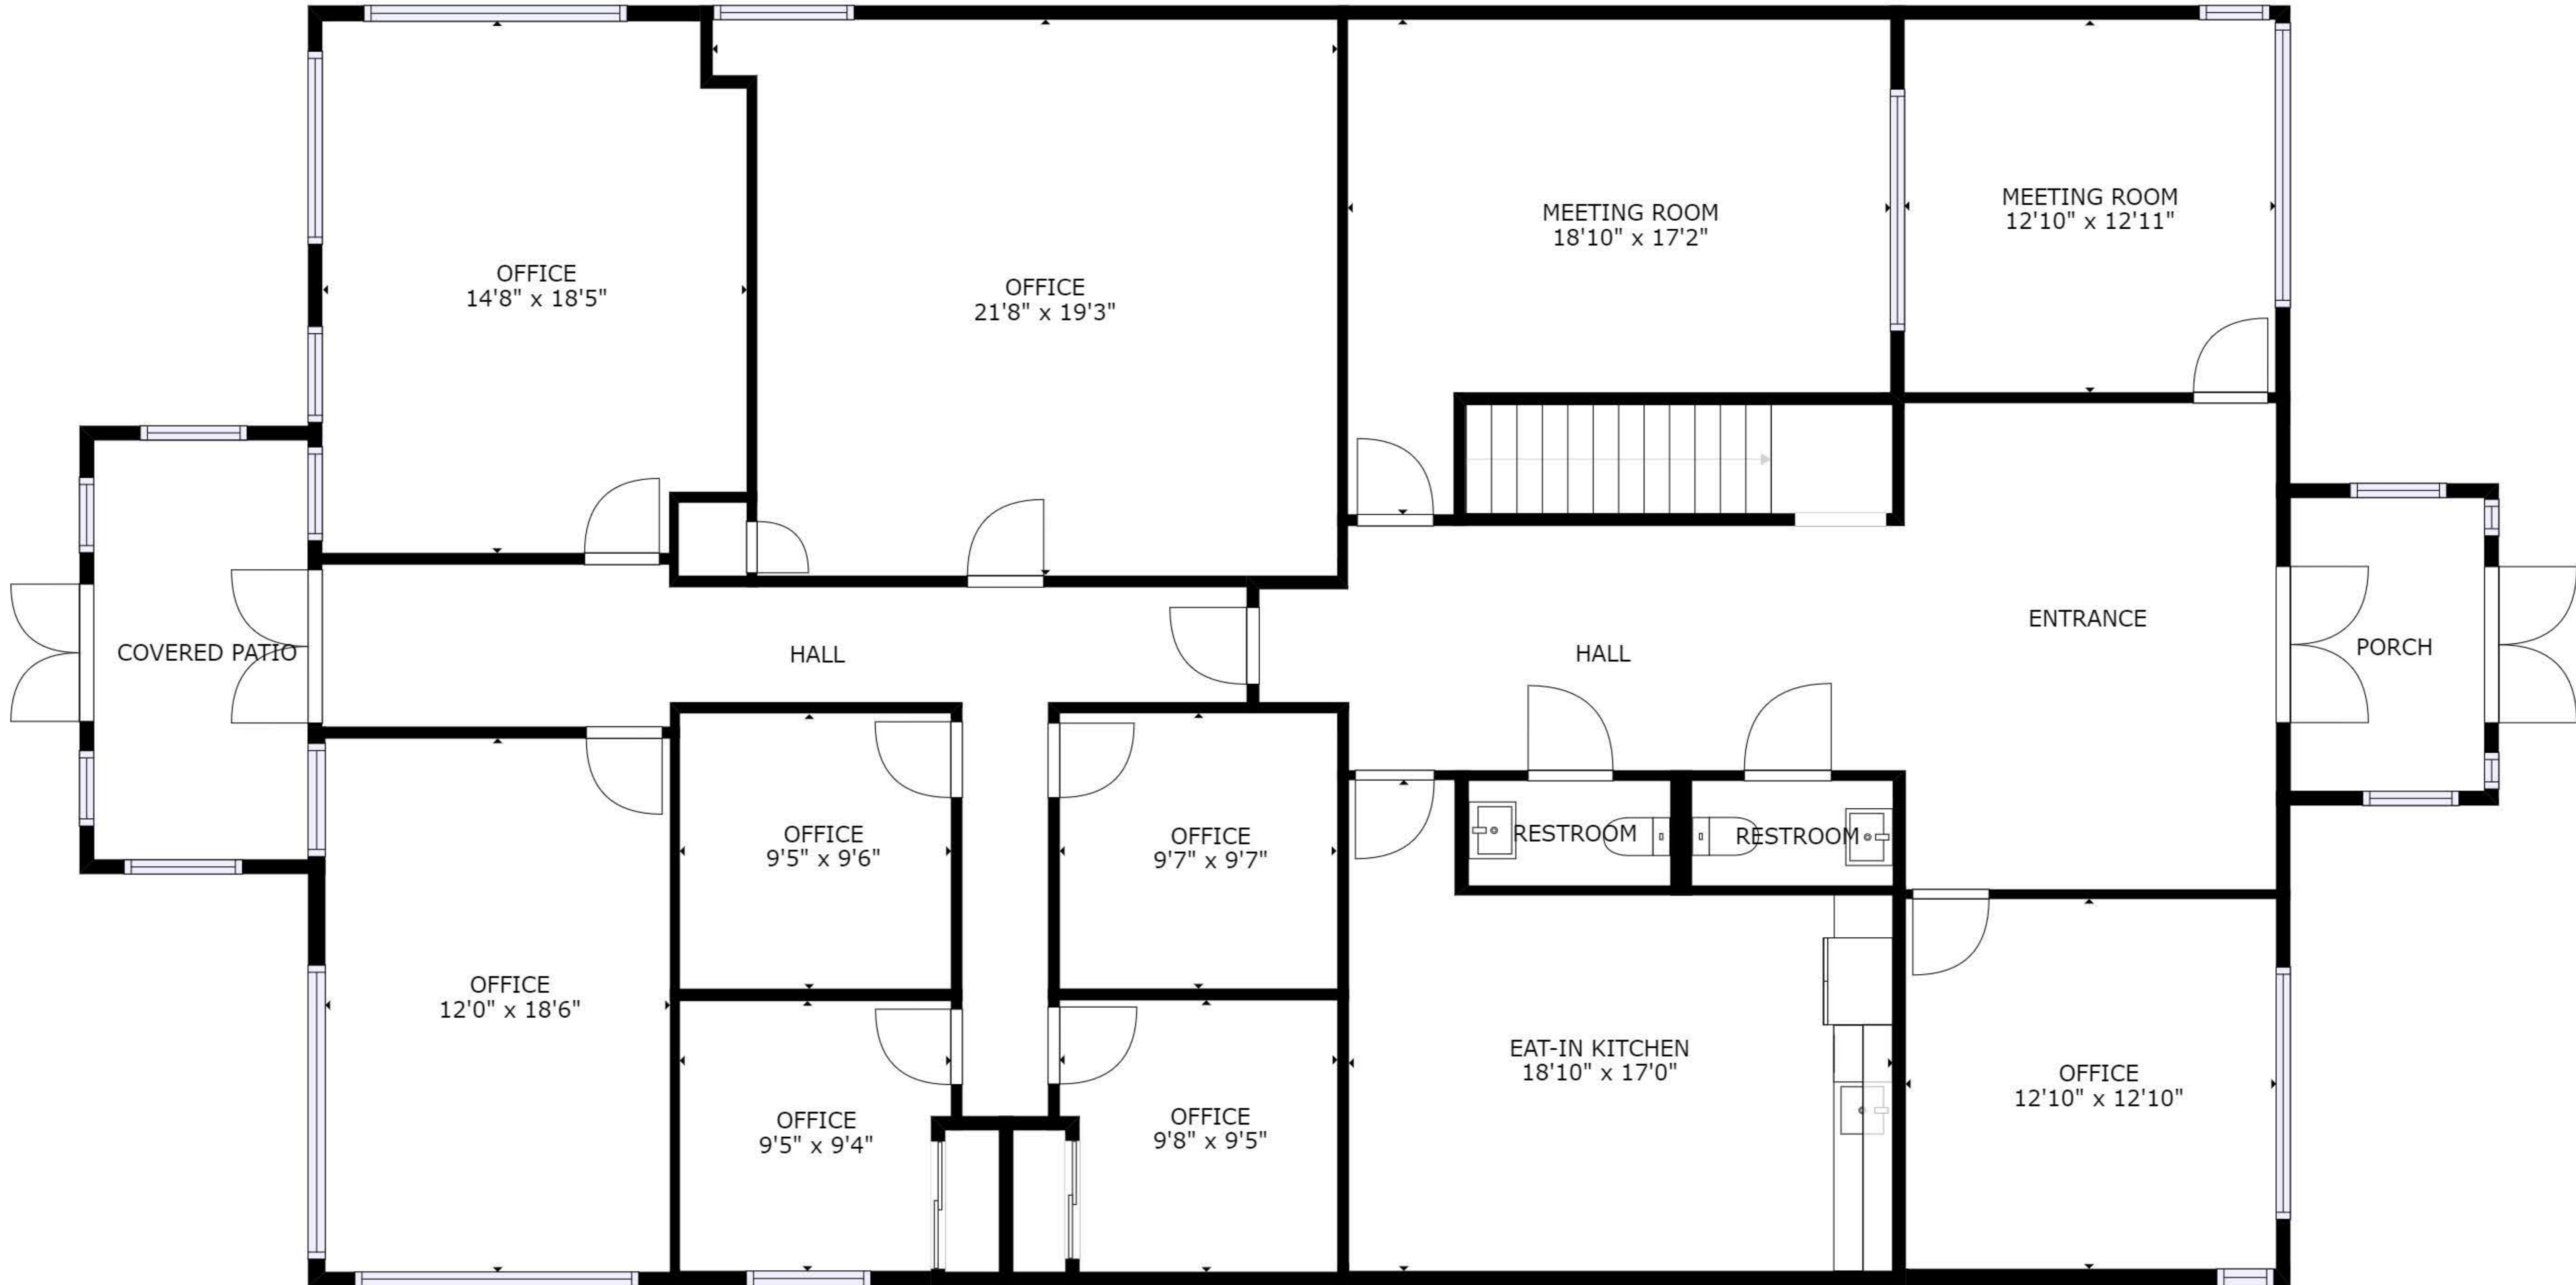

STORAGE  
49'2" x 41'9"

GROSS INTERNAL AREA  
FLOOR 1: 1899 sq. ft, FLOOR 2: 2306 sq. ft  
EXCLUDED AREAS: , PATIO: 108 sq. ft  
PORCH: 69 sq. ft  
TOTAL: 4205 sq. ft

SIZES AND DIMENSIONS ARE APPROXIMATE, ACTUAL MAY VARY.

GROSS INTERNAL AREA  
 FLOOR 1: 1899 sq. ft, FLOOR 2: 2306 sq. ft  
 EXCLUDED AREAS: , PATIO: 108 sq. ft  
 PORCH: 69 sq. ft  
 TOTAL: 4205 sq. ft

SIZES AND DIMENSIONS ARE APPROXIMATE, ACTUAL MAY VARY.