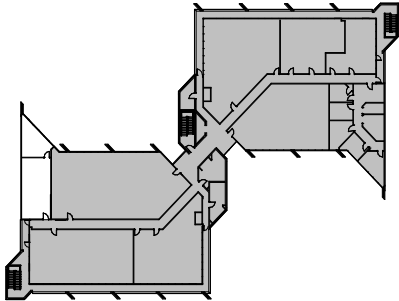

5881 UnionPark

Suite 225 | 1,017 RSF

Key Plan

For information, please contact:

Steve Hall
Senior Managing Director
404.842.6560
steve.hall@transwestern.com

Bo Stuart
Senior Associate
404.842.6556
bo.stuart@transwestern.com