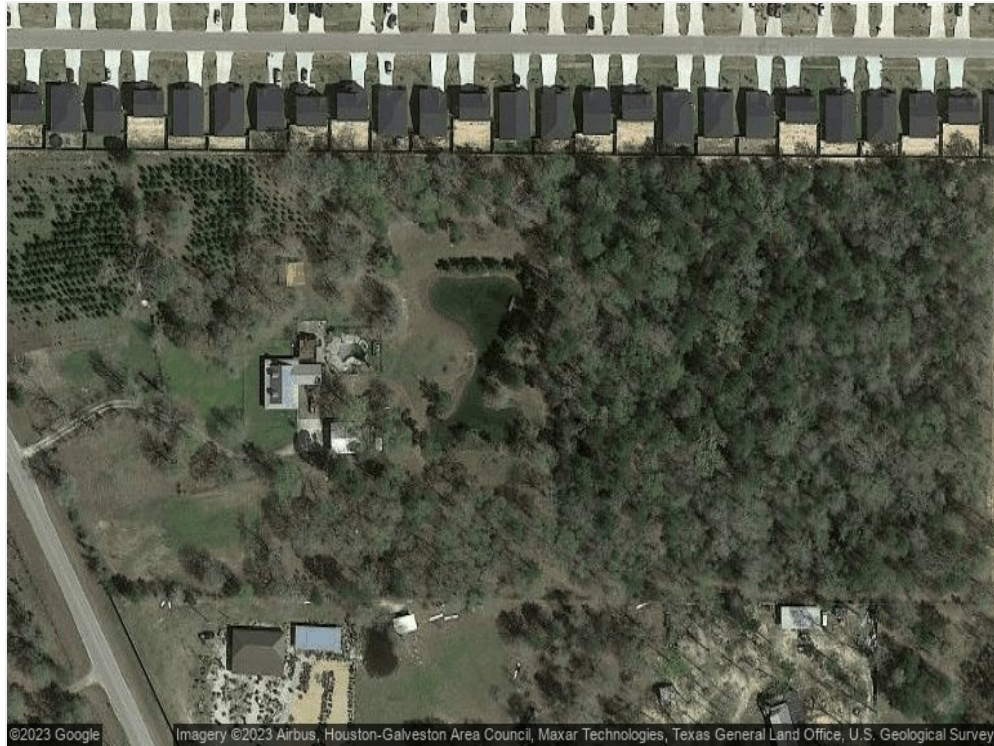

10173 Crockett Martin Rd

10173 Crockett Martin Rd, Conroe, TX 77306

Property Photos

10173 Crockett Martin Rd, Map-1