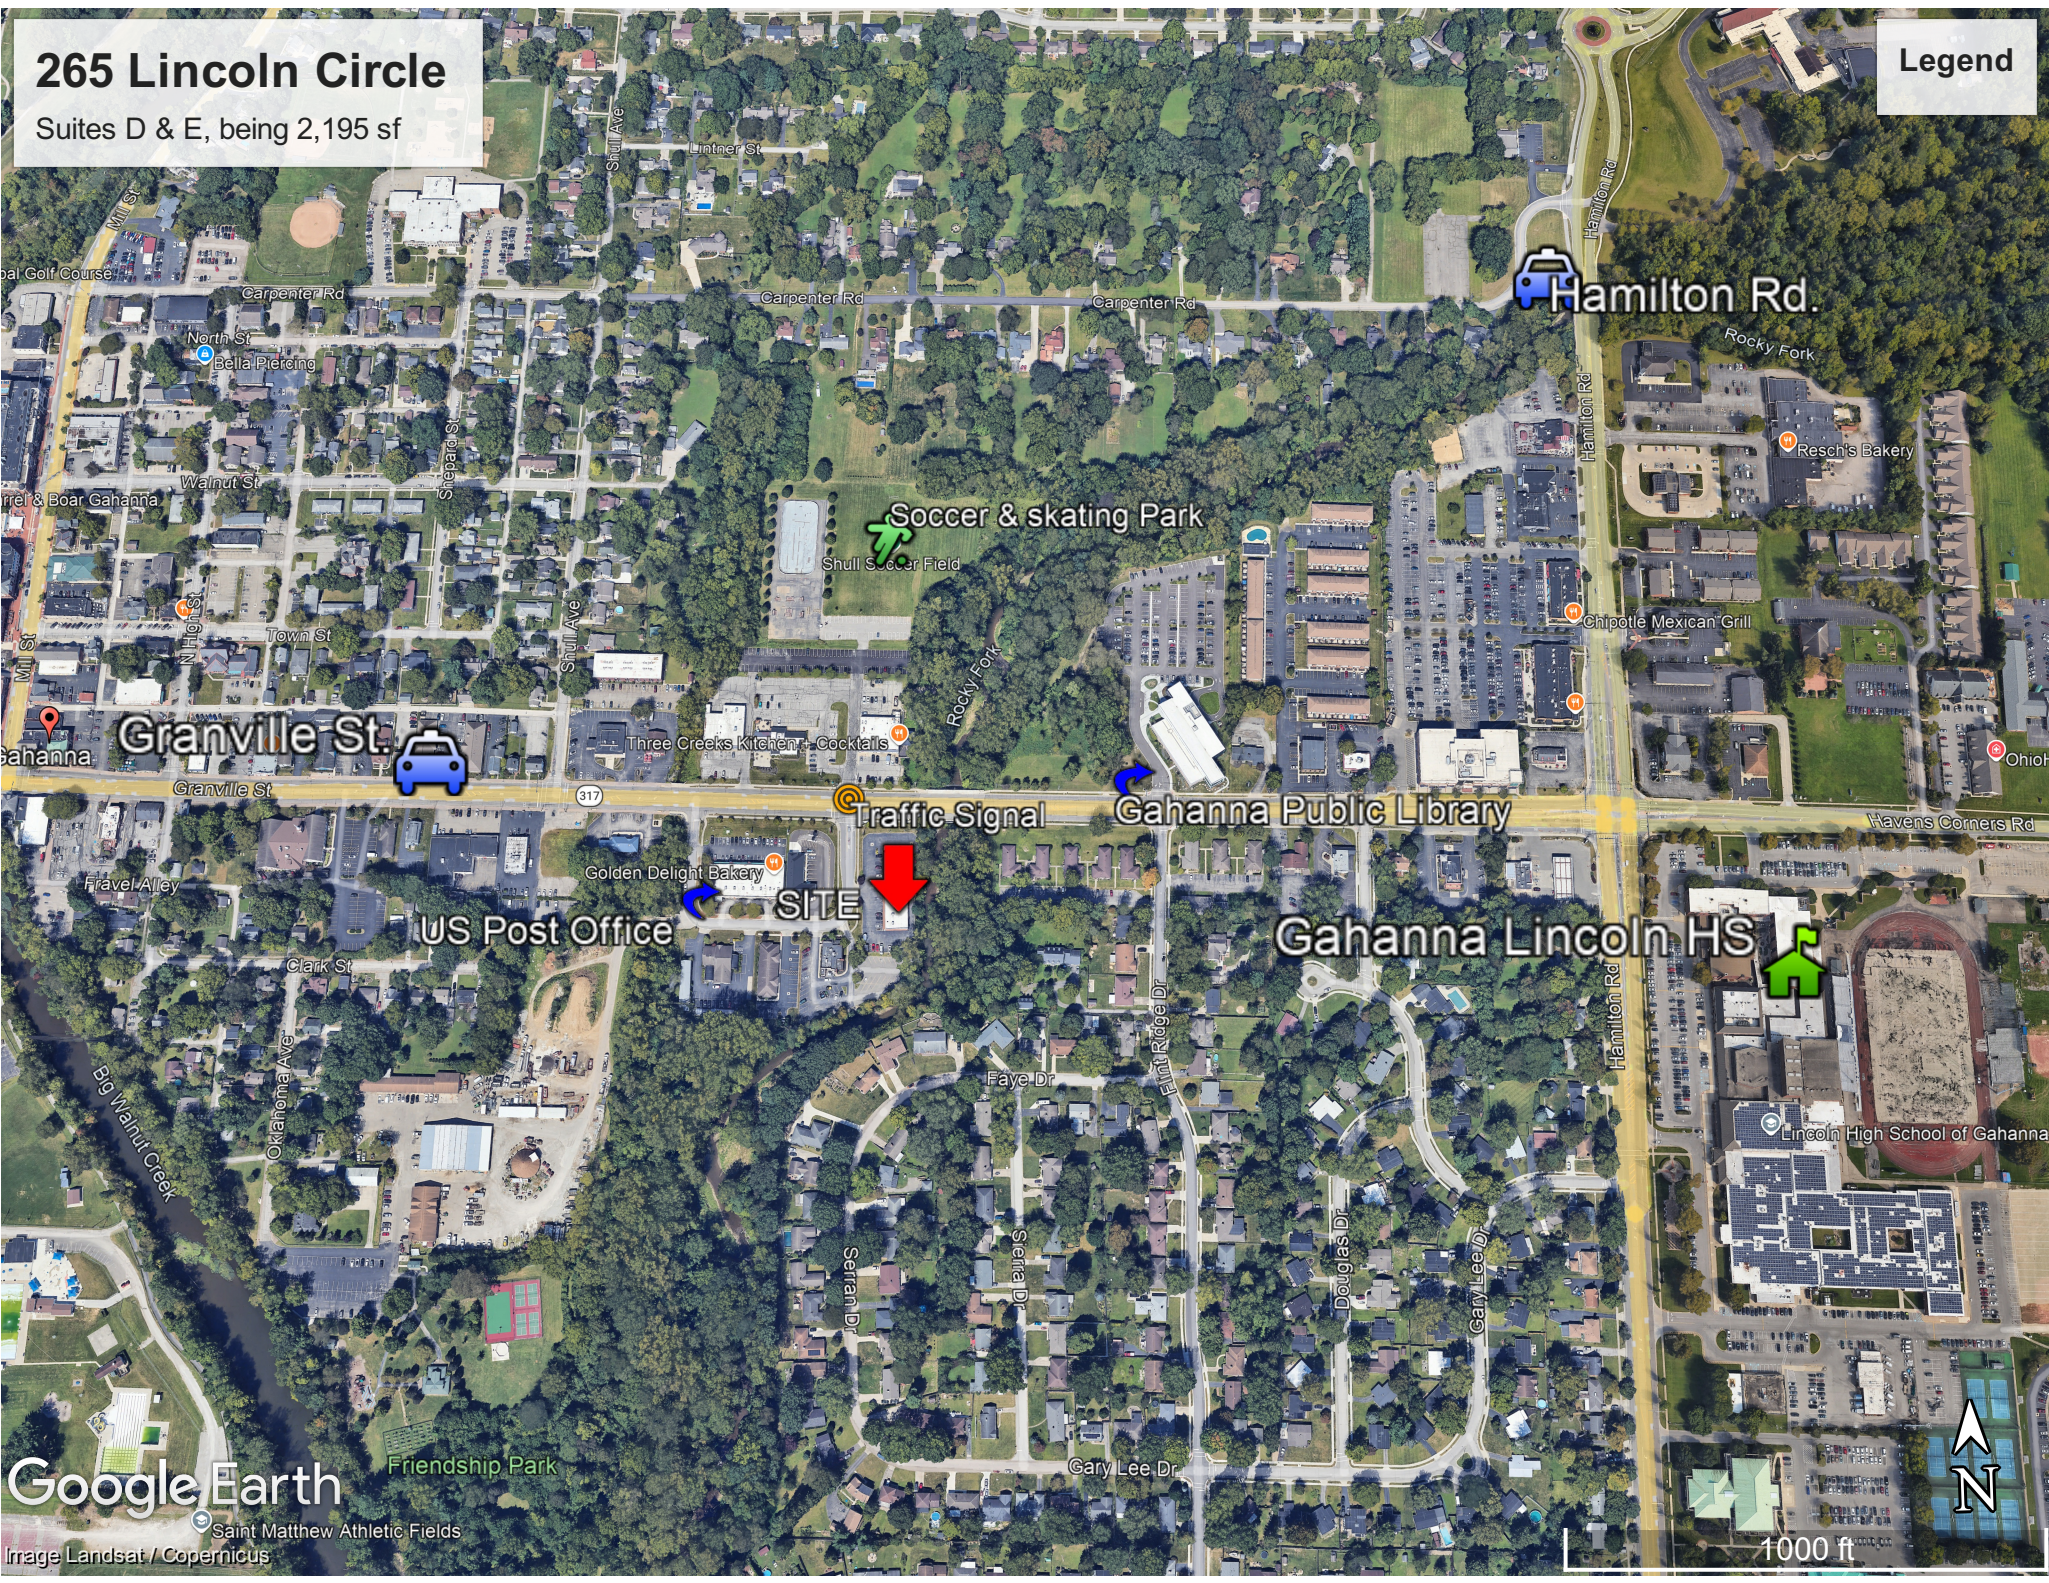

265 Lincoln Circle

Suites D & E, being 2,195 sf

Legend

Hamilton Rd.

Granville St.

Soccer & skating Park

Traffic Signal

Gahanna Public Library

US Post Office

SITE

Gahanna Lincoln HS

Google Earth

Saint Matthew Athletic Fields
Imrage Landsat / Copernicus

1000 ft