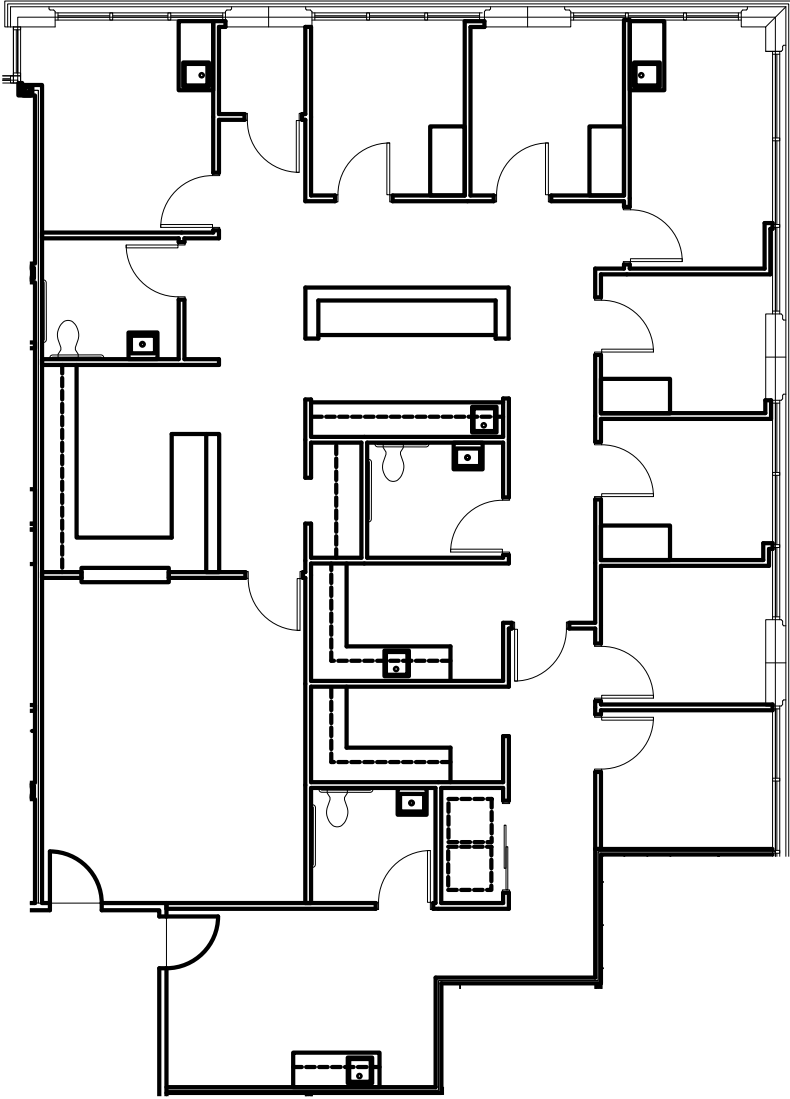

7619 BRANFORD PLACE

7619 Branford Place | Sugar Land, TX 77479

Suite 260

2,832 SF

Leasing Information:

Christian Connell
713.231.1588
Christian.Connell@transwestern.com

Sandra Wolters
832.671.7717
Sandra.Wolters@transwestern.com