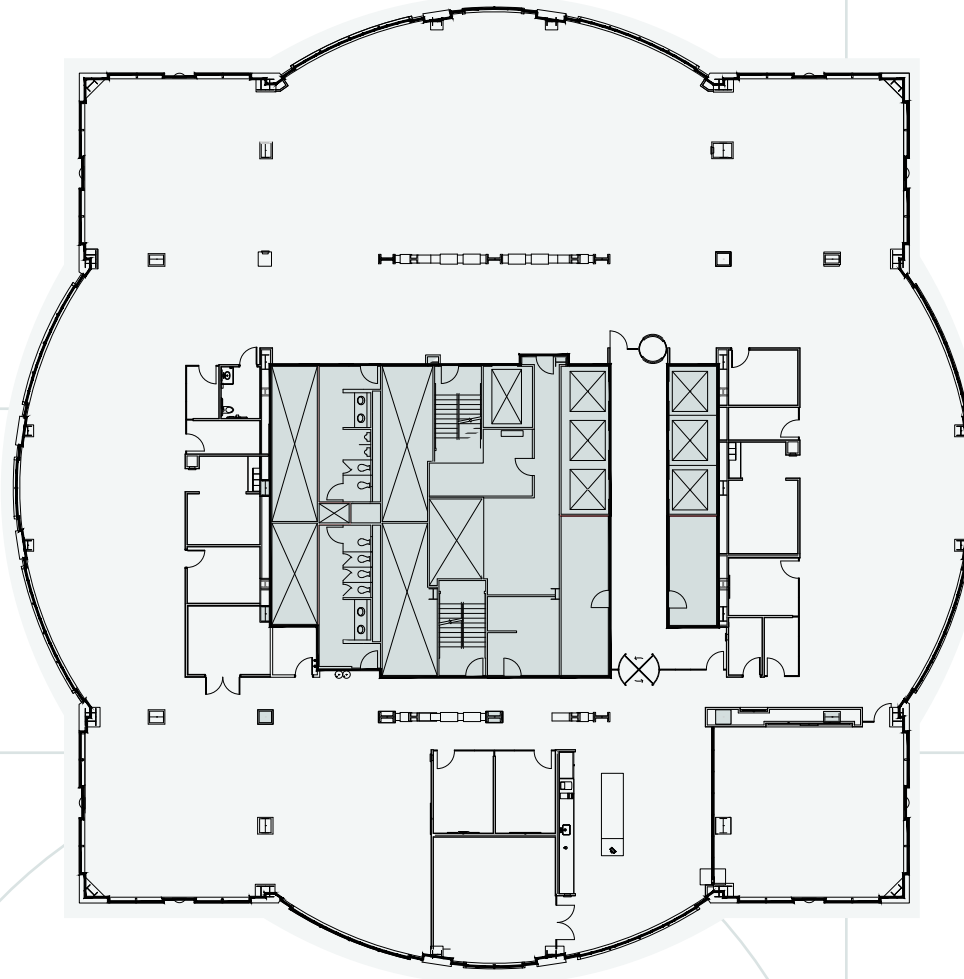

FLOOR 19

SUITE 1900

23,247 SF

TOWER
1201

BROKER CONTACT

Lloyd Low

+1 206 607 1796
lloyd.low@jll.com

Joe Gowan