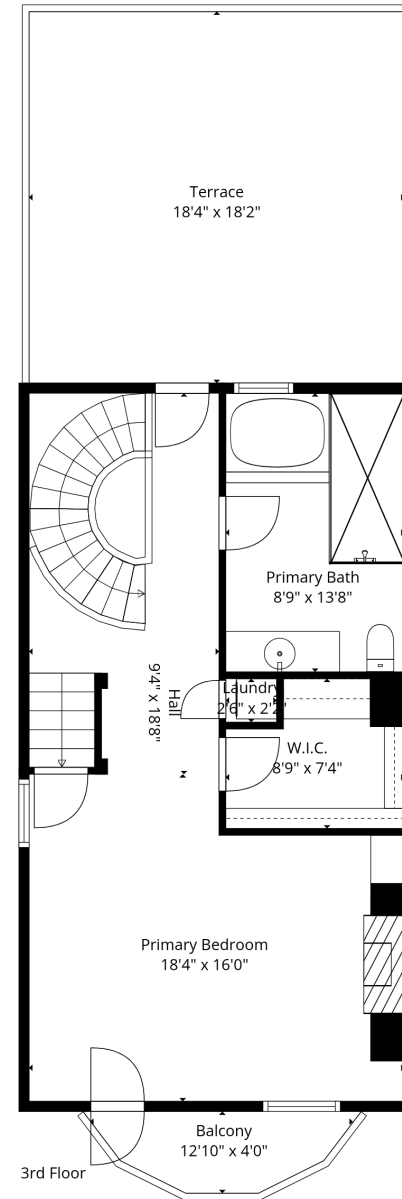

230 Commonwealth
Basement

Bedroom
11'4" x 12'10"

230 Commonwealth
Unit #1

CR THE CHARLES REALTY
EST. 1984

Sizes And Dimentions Are Approximate, Actual May Vary

230 Commonwealth
Unit #2

230 Commonwealth
Unit #3

230 Commonwealth
Unit #4

230 Commonwealth
Unit #5

230 Commonwealth
Unit #6

230 Commonwealth
Unit #7