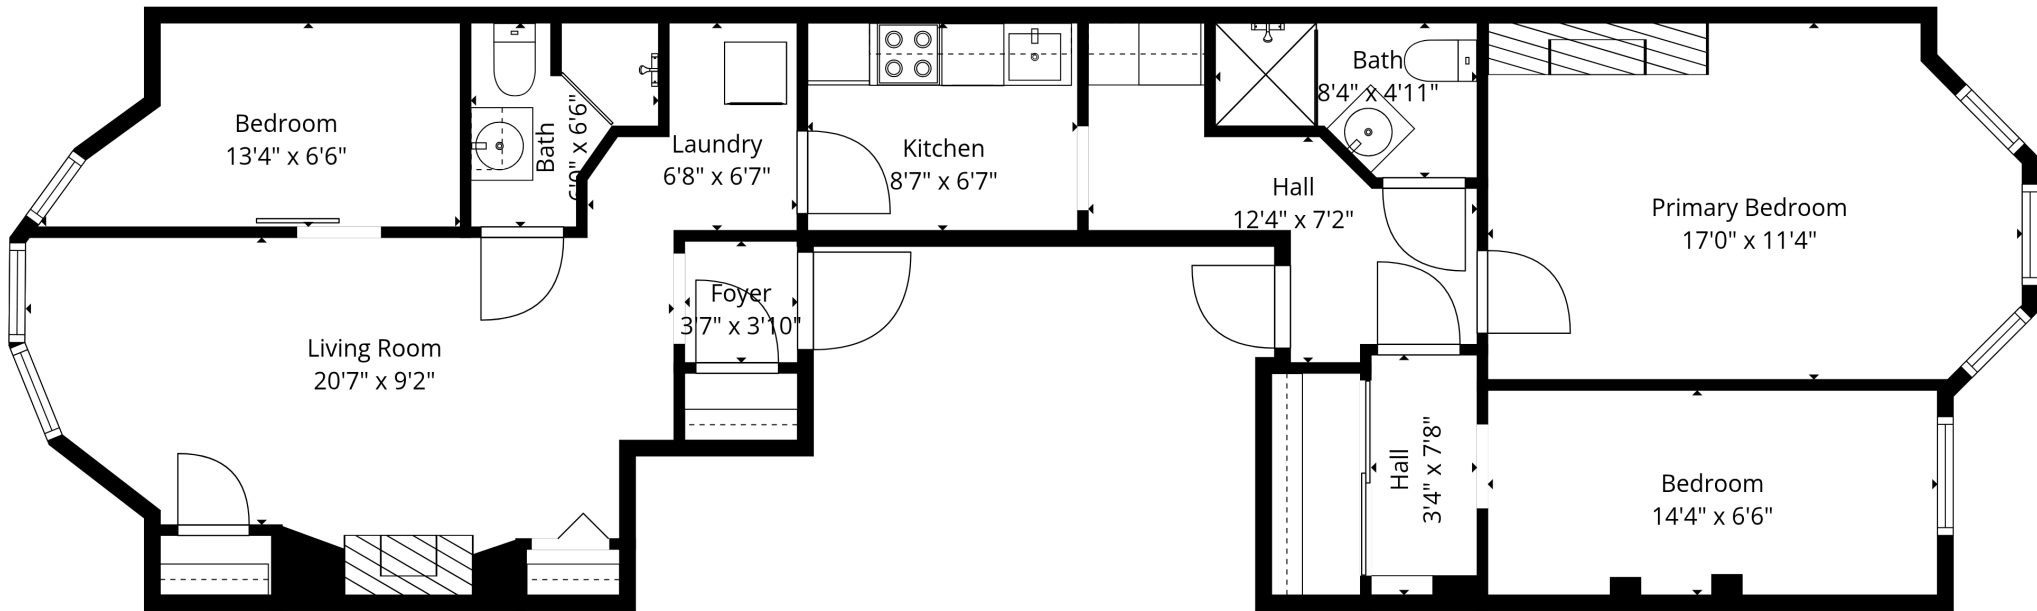

230 Commonwealth
Unit #5