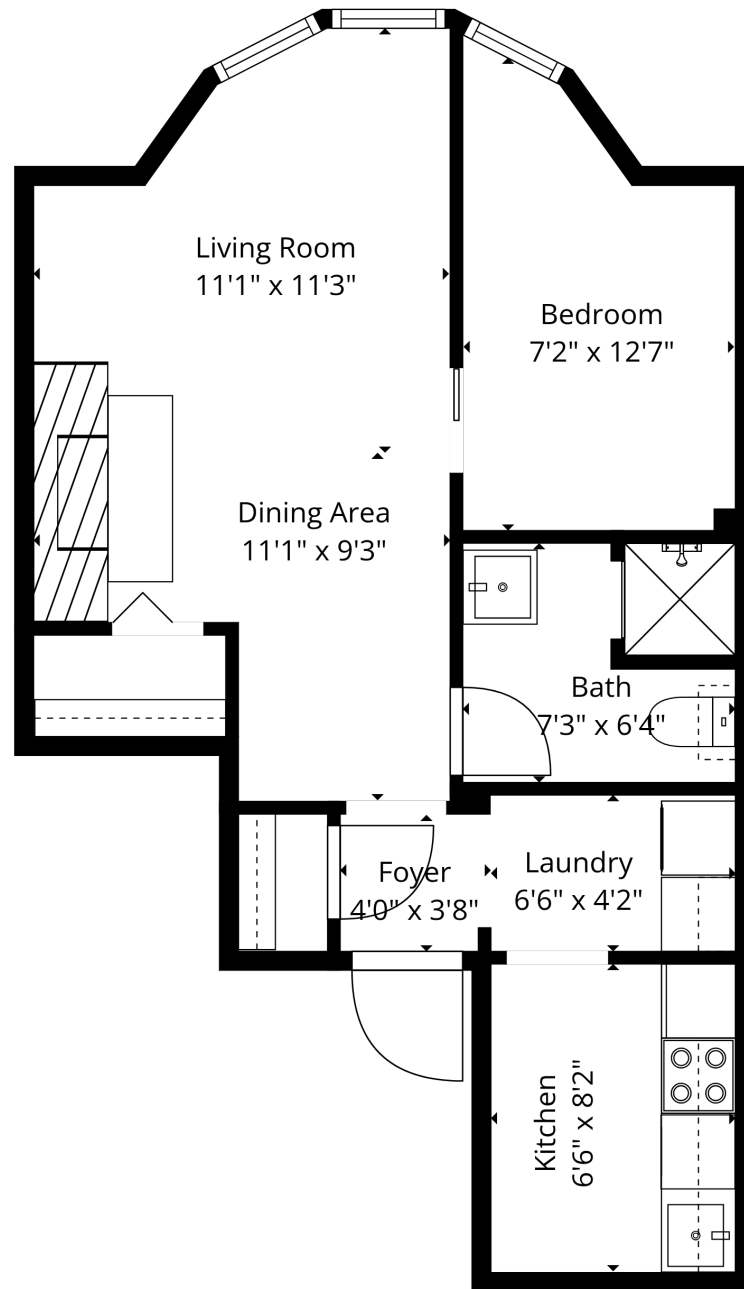

230 Commonwealth
Basement

Bedroom
11'4" x 12'10"

230 Commonwealth
Unit #1

CR THE CHARLES REALTY
EST. 1984

Sizes And Dimentions Are Approximate, Actual May Vary

230 Commonwealth
Unit #2

230 Commonwealth
Unit #3

230 Commonwealth
Unit #4

230 Commonwealth
Unit #5

230 Commonwealth
Unit #6

230 Commonwealth
Unit #7