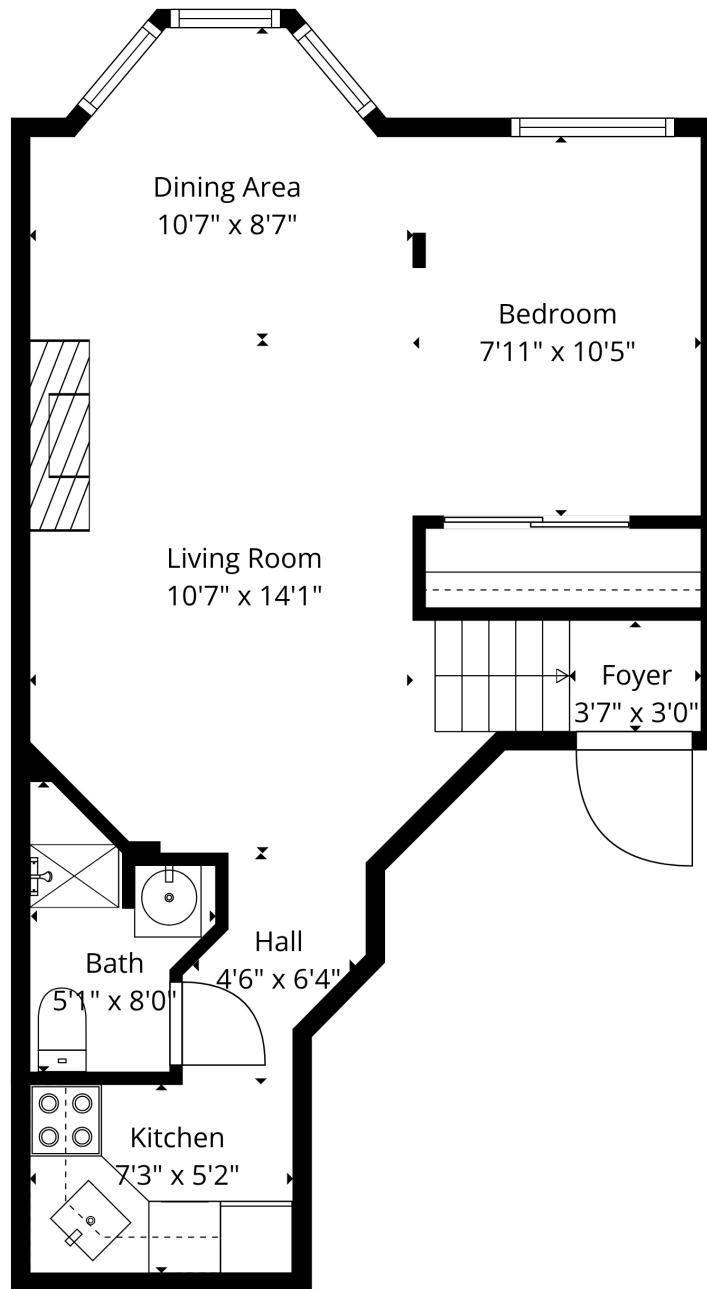

230 Commonwealth
Basement

Bedroom
11'4" x 12'10"

230 Commonwealth
Unit #1

CR THE CHARLES REALTY
EST. 1984

Sizes And Dimentions Are Approximate, Actual May Vary

230 Commonwealth
Unit #2

230 Commonwealth
Unit #3

230 Commonwealth
Unit #4

230 Commonwealth
Unit #5

230 Commonwealth
Unit #6

230 Commonwealth
Unit #7