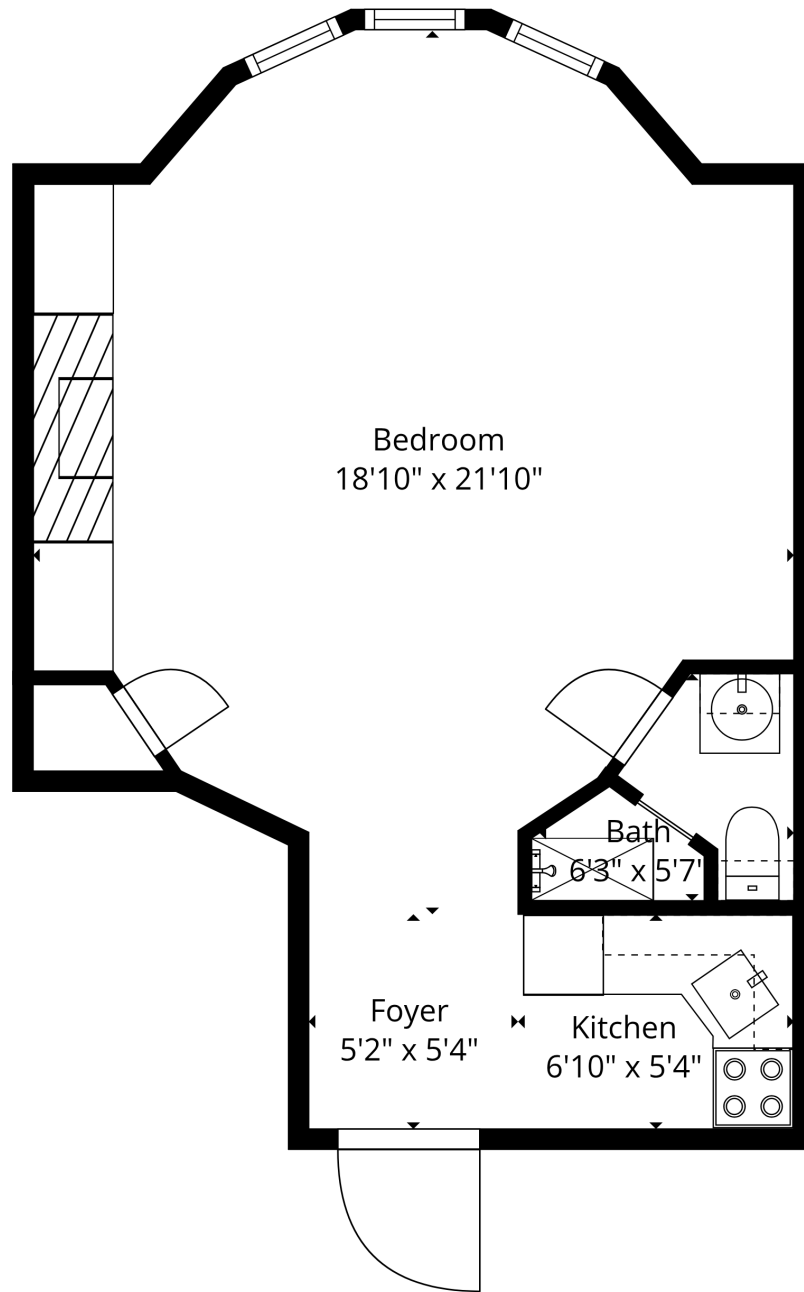

230 Commonwealth
Basement

Bedroom
11'4" x 12'10"

230 Commonwealth
Unit #1

CR THE CHARLES REALTY
EST. 1984

Sizes And Dimentions Are Approximate, Actual May Vary

230 Commonwealth
Unit #2

230 Commonwealth
Unit #3