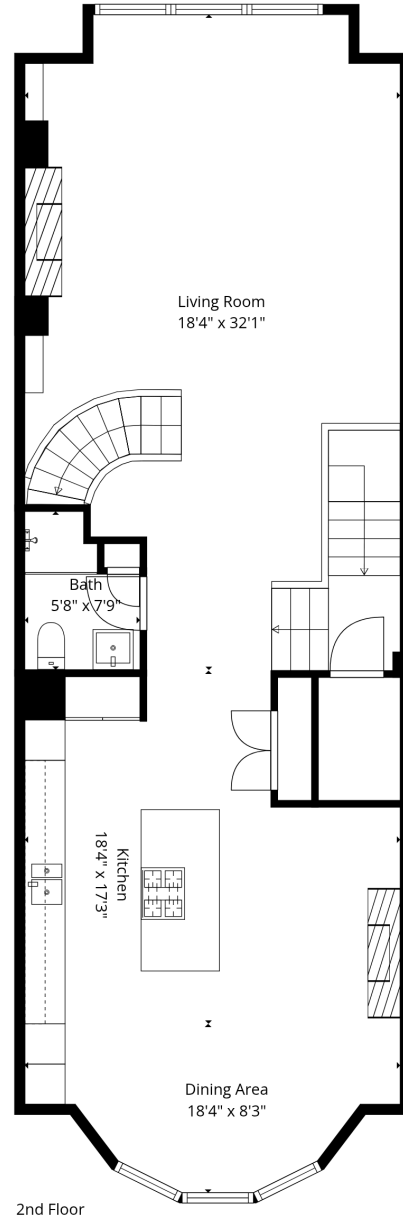

230 Commonwealth
Basement

Bedroom
11'4" x 12'10"

230 Commonwealth
Unit #1

CR THE CHARLES REALTY
EST. 1984

Sizes And Dimentions Are Approximate, Actual May Vary

230 Commonwealth
Unit #2

230 Commonwealth
Unit #3

230 Commonwealth
Unit #4

230 Commonwealth
Unit #5

230 Commonwealth
Unit #6

230 Commonwealth
Unit #7