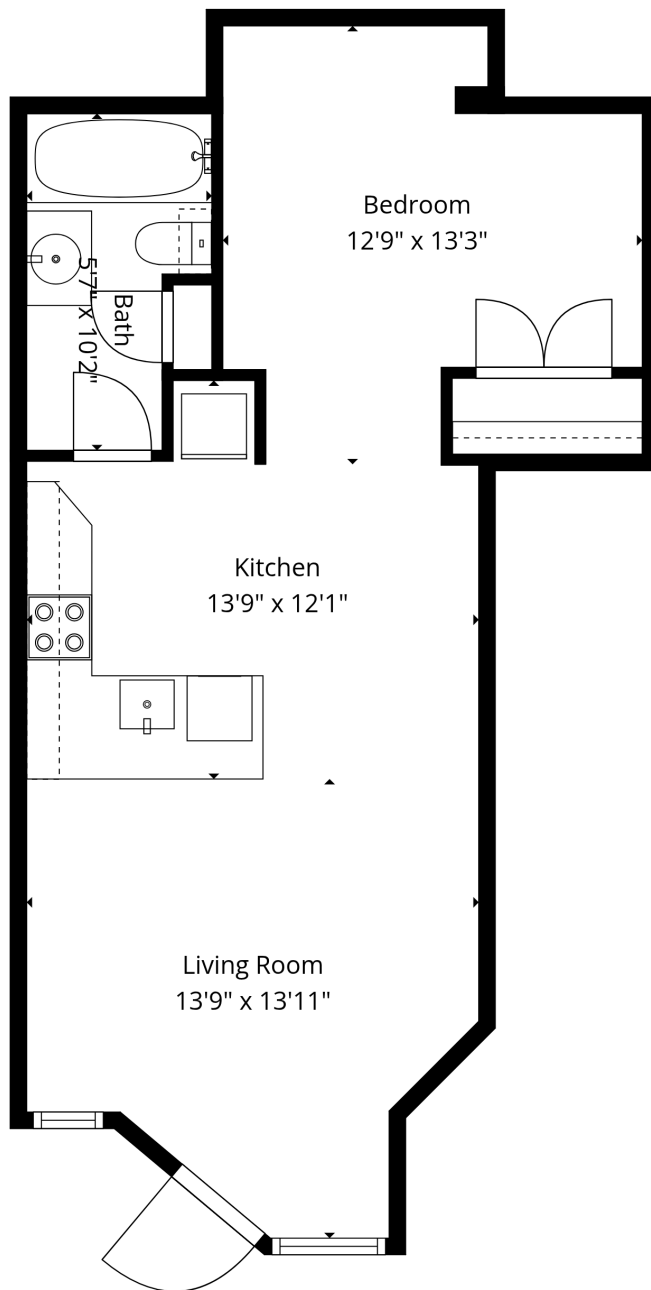

230 Commonwealth
Basement

Bedroom
11'4" x 12'10"

230 Commonwealth
Unit #1

CR THE CHARLES REALTY
EST. 1984

Sizes And Dimentions Are Approximate, Actual May Vary

230 Commonwealth
Unit #2

230 Commonwealth
Unit #3

230 Commonwealth
Unit #4

230 Commonwealth
Unit #5

230 Commonwealth
Unit #6

230 Commonwealth
Unit #7