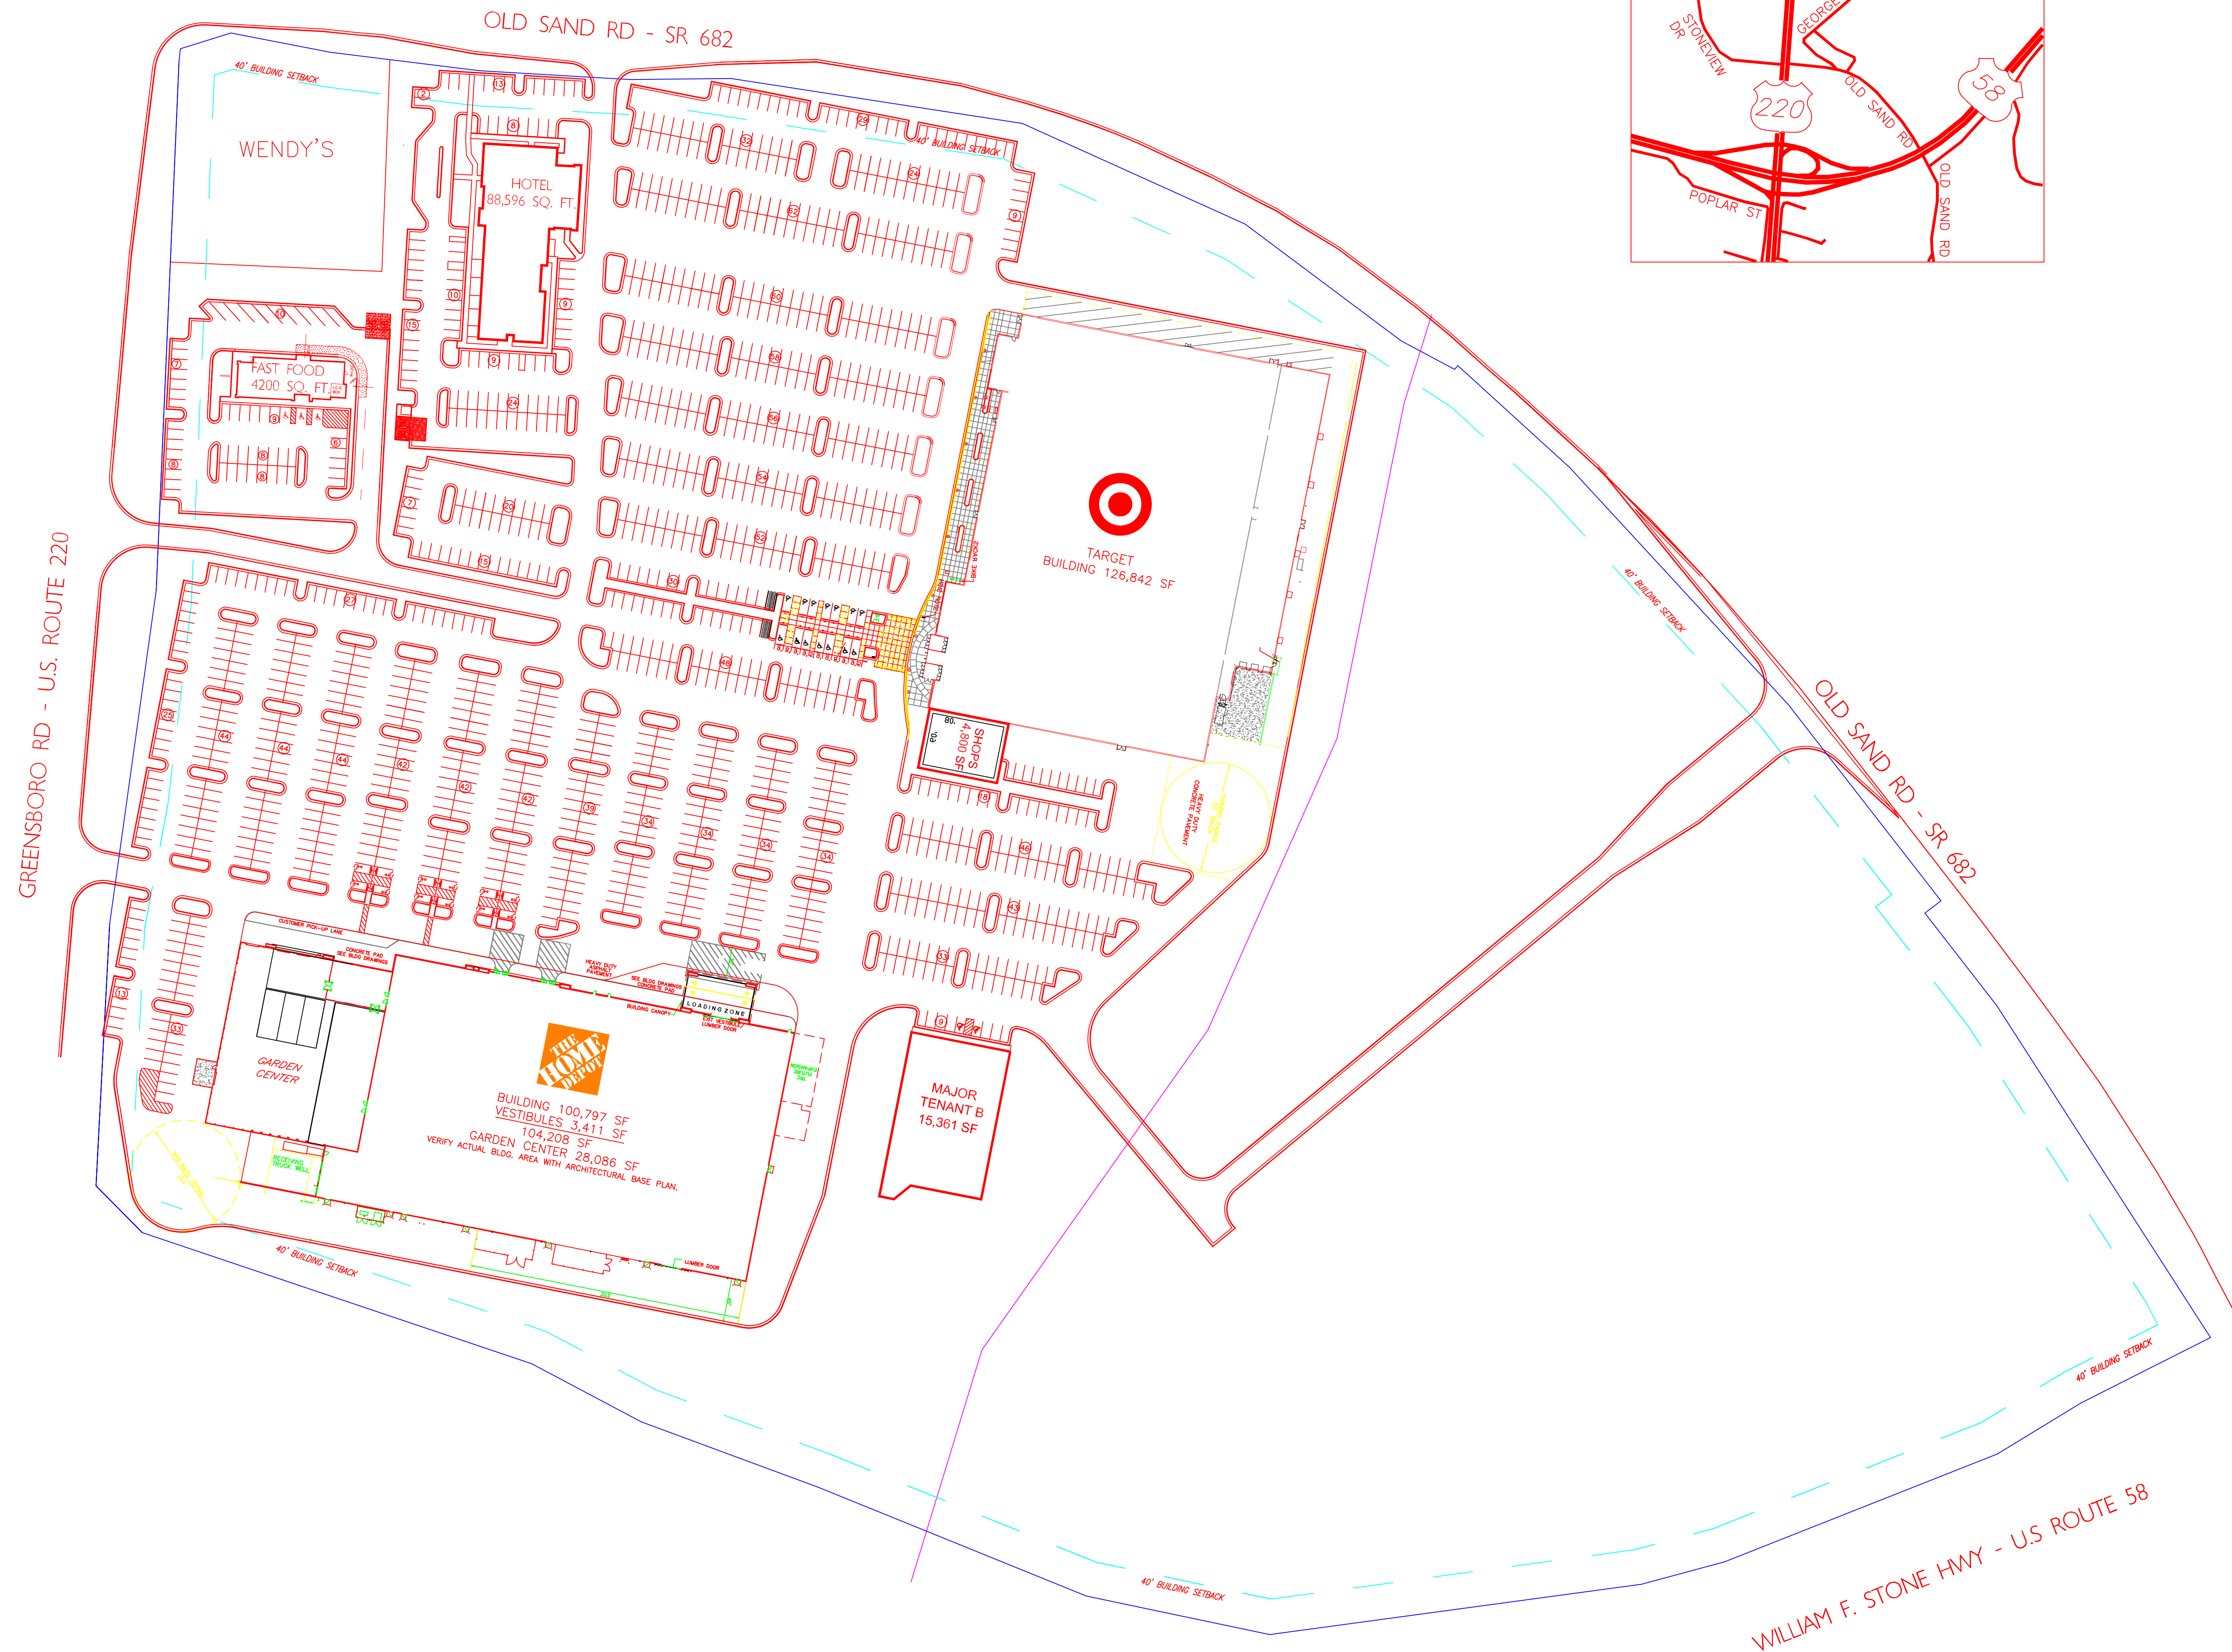

COMMERCIAL DEVELOPMENT VIRGINIA AVENUE
J & R MANAGEMENT, INC.
ROUTE 220, BUSINESS, VIRGINIA AVENUE

P-LAYOUT-4

NO.	DATE	DESCRIPTION	BY