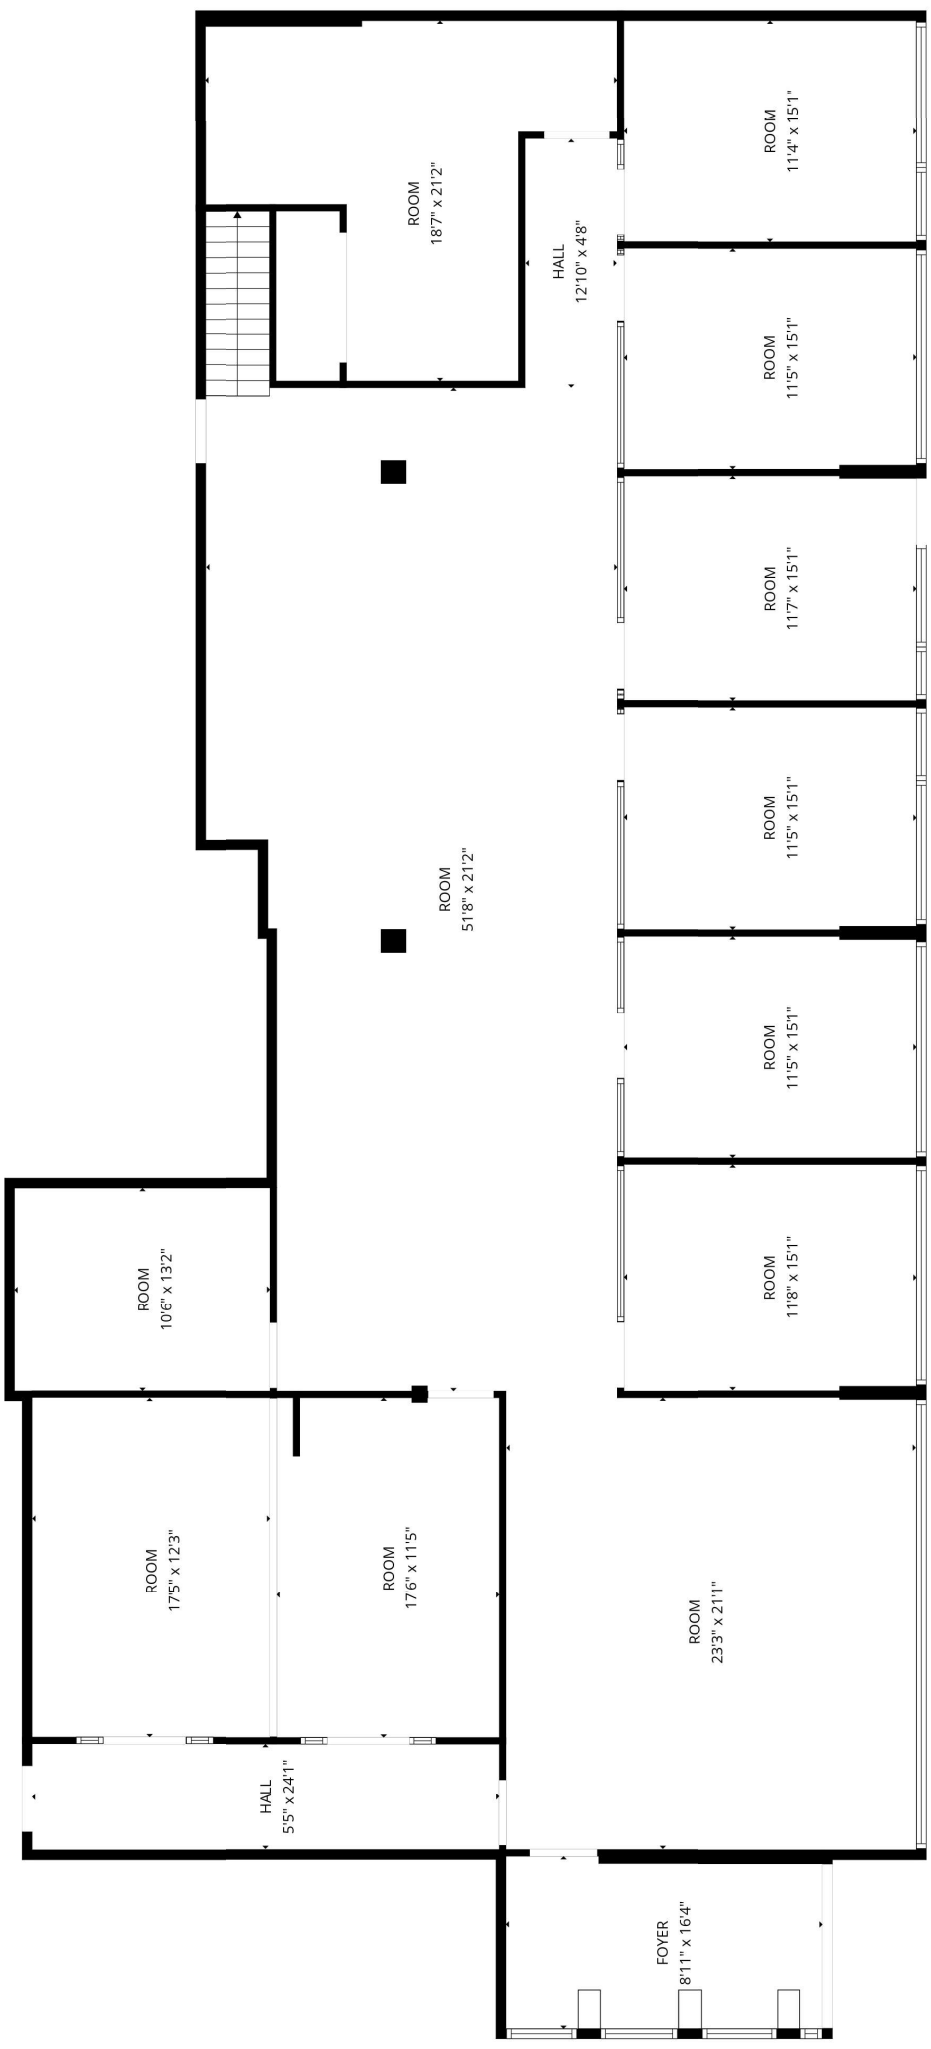

Total GLA: 3999 sq. ft | Total: 3999 sq. ft
Floor 1: 3999 sq. ft

FLOOR PLAN CREATED BY CUBICASA APP. MEASUREMENTS DEEMED HIGHLY RELIABLE BUT NOT GUARANTEED.

Total GLA: 3999 sq. ft | Total: 3999 sq. ft
Floor 1: 3999 sq. ft

FLOOR PLAN CREATED BY CUBICASA APP. MEASUREMENTS DEEMED HIGHLY RELIABLE BUT NOT GUARANTEED.