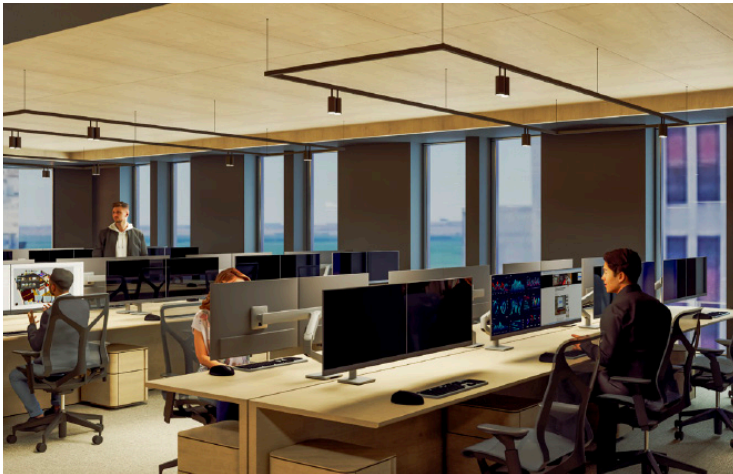

SUITE 475

±3,127 SF | Available within 30-60 days

**Photos display hypothetical buildout*

9 private offices | Kitchen | Open area