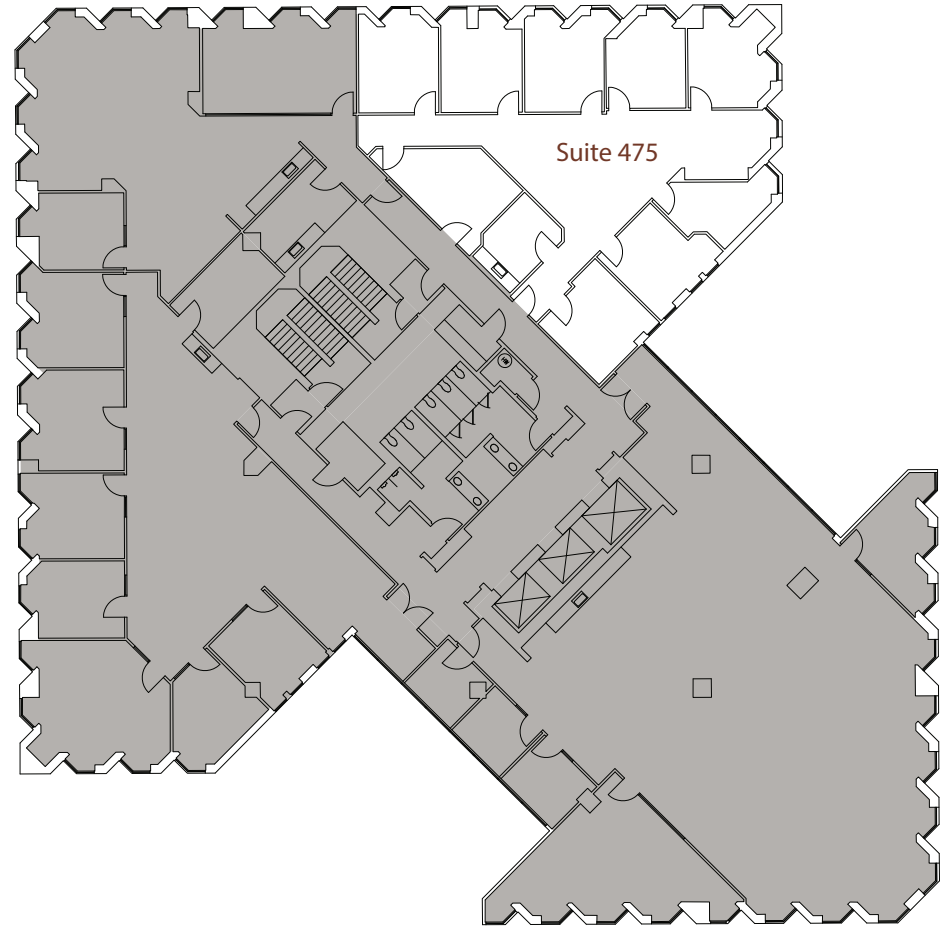

SUITE 475

±3,127 SF | Available within 30-60 days

**Photos display hypothetical buildout*

9 private offices | Kitchen | Open area